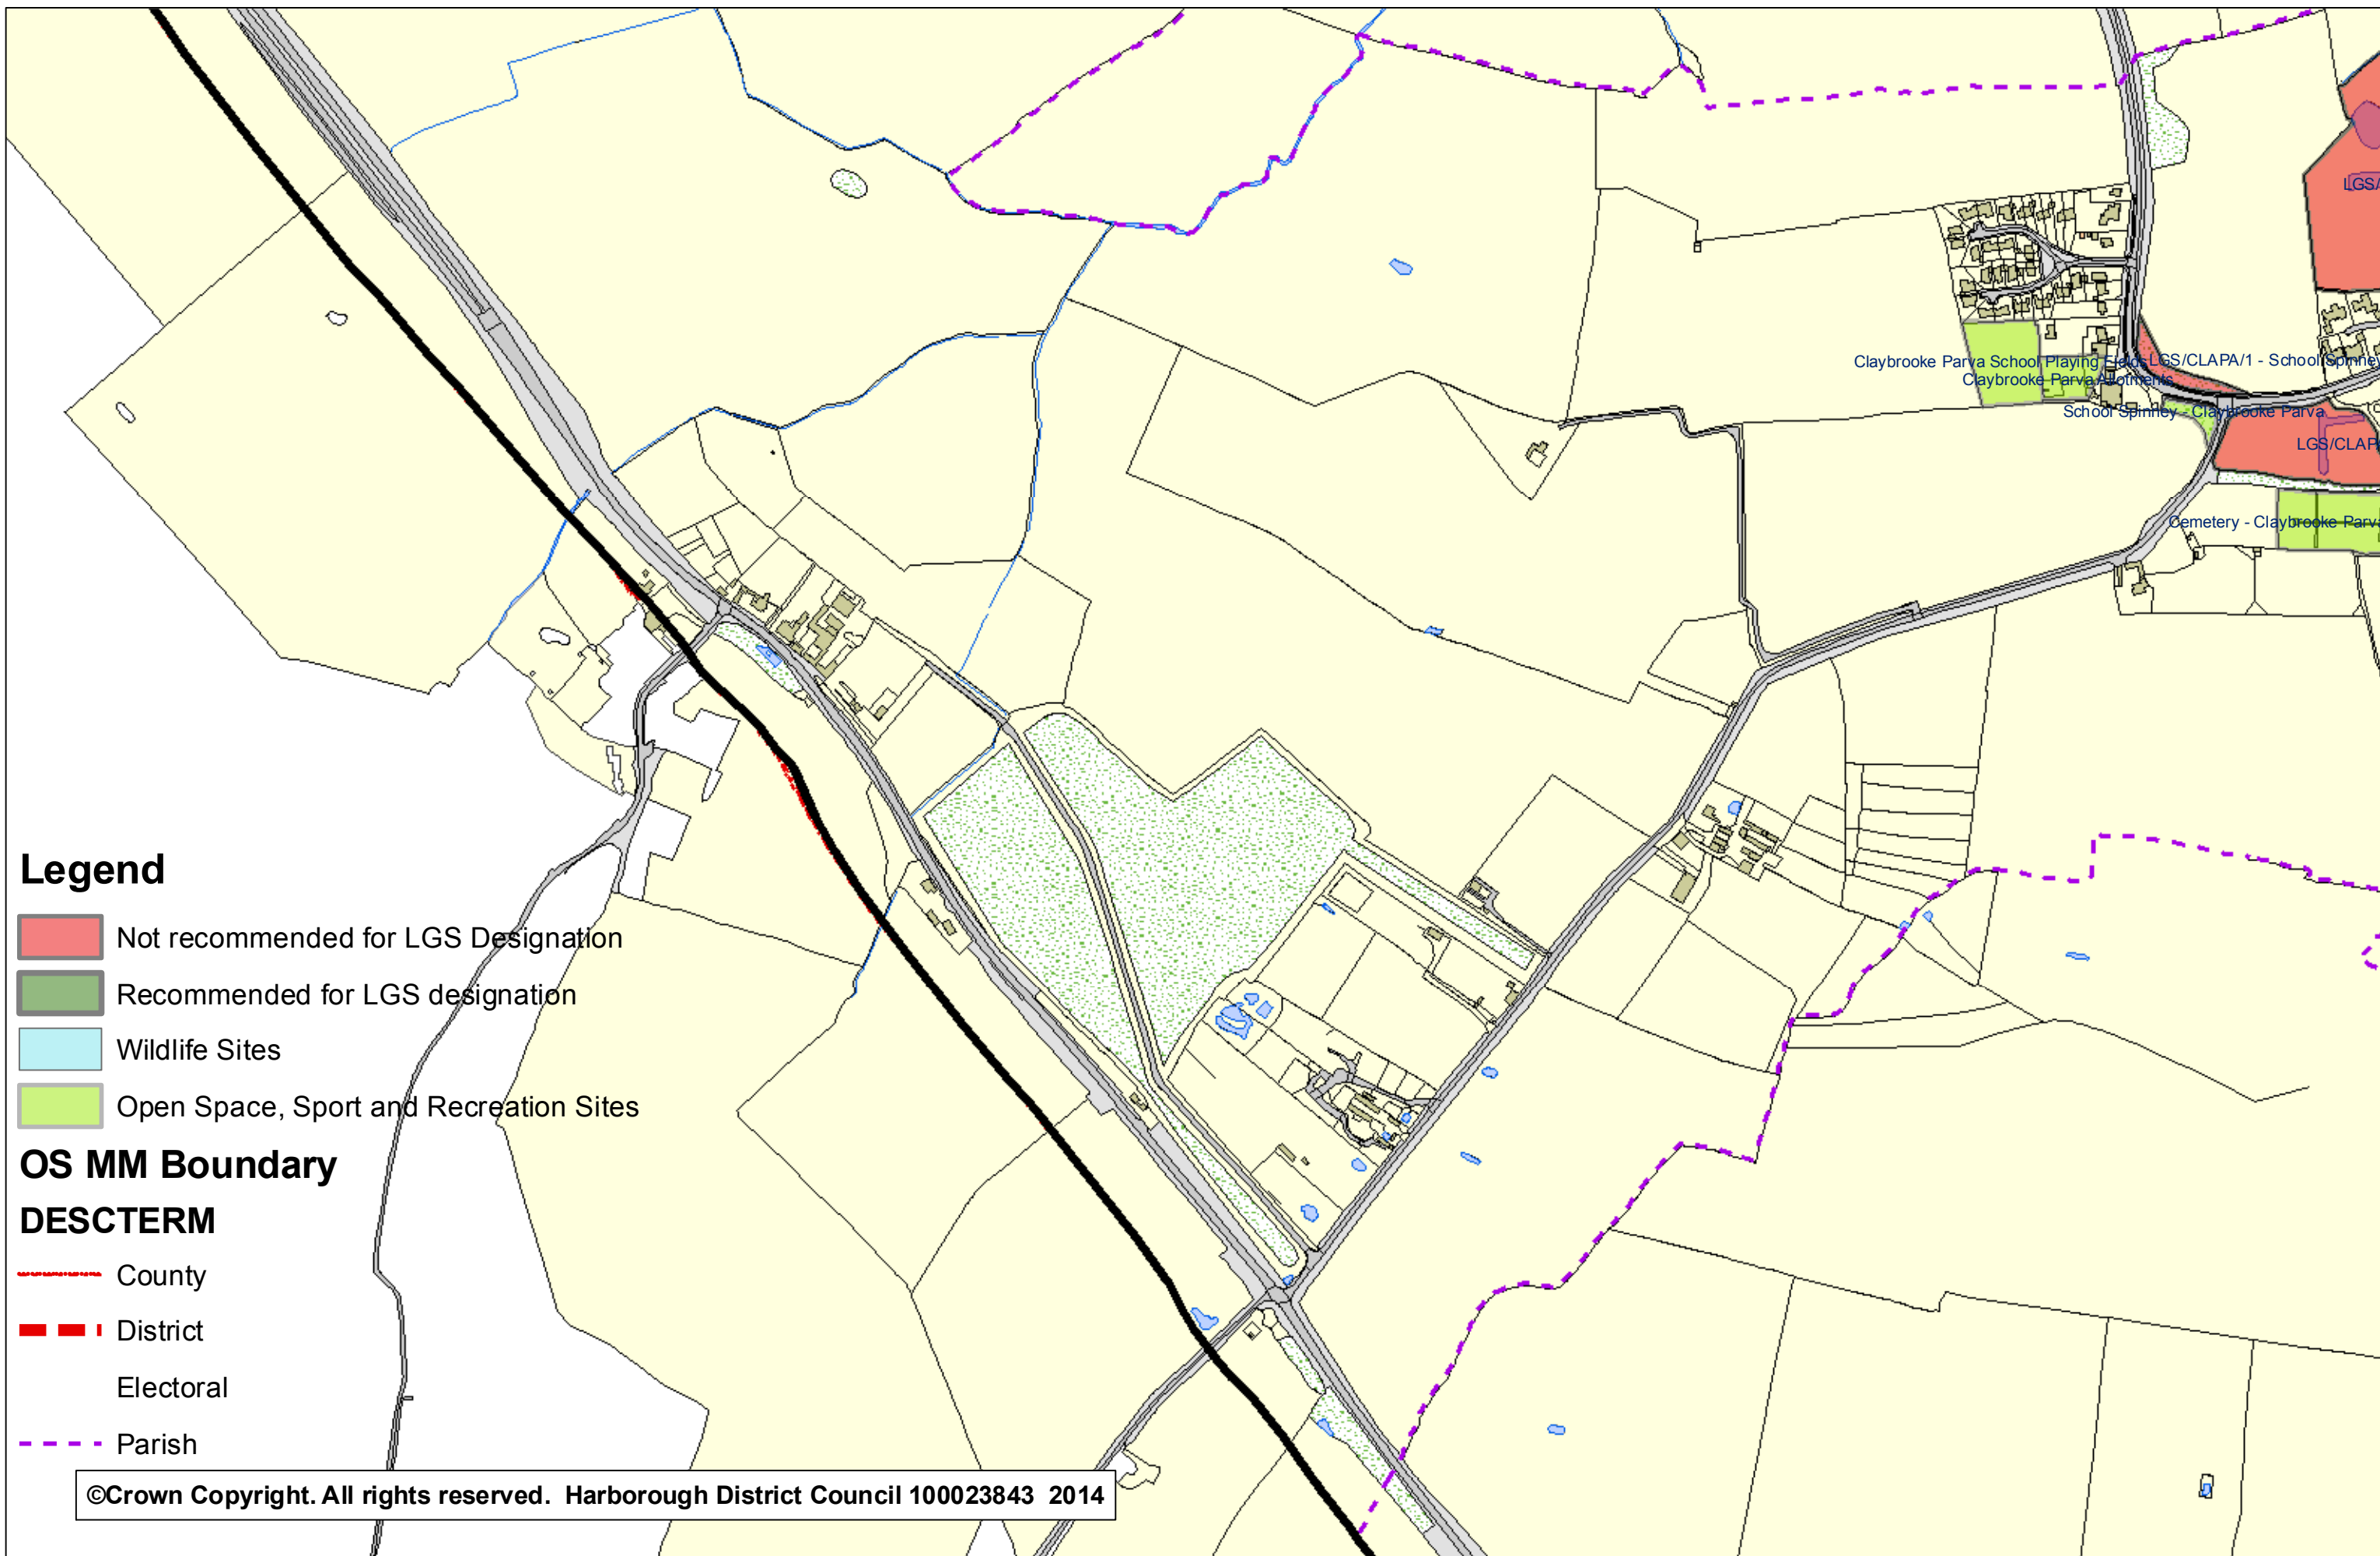

# Claybrooke Parva OSSR sites, LGS sites and Wildlife Sites

Note the LGS sites are proposals only at Sept 2015

## Legend

- Not recommended for LGS Designation
- Recommended for LGS designation
- Wildlife Sites
- Open Space, Sport and Recreation Sites

## OS MM Boundary

## DESCTERM

- County
- District
- Electoral
- Parish