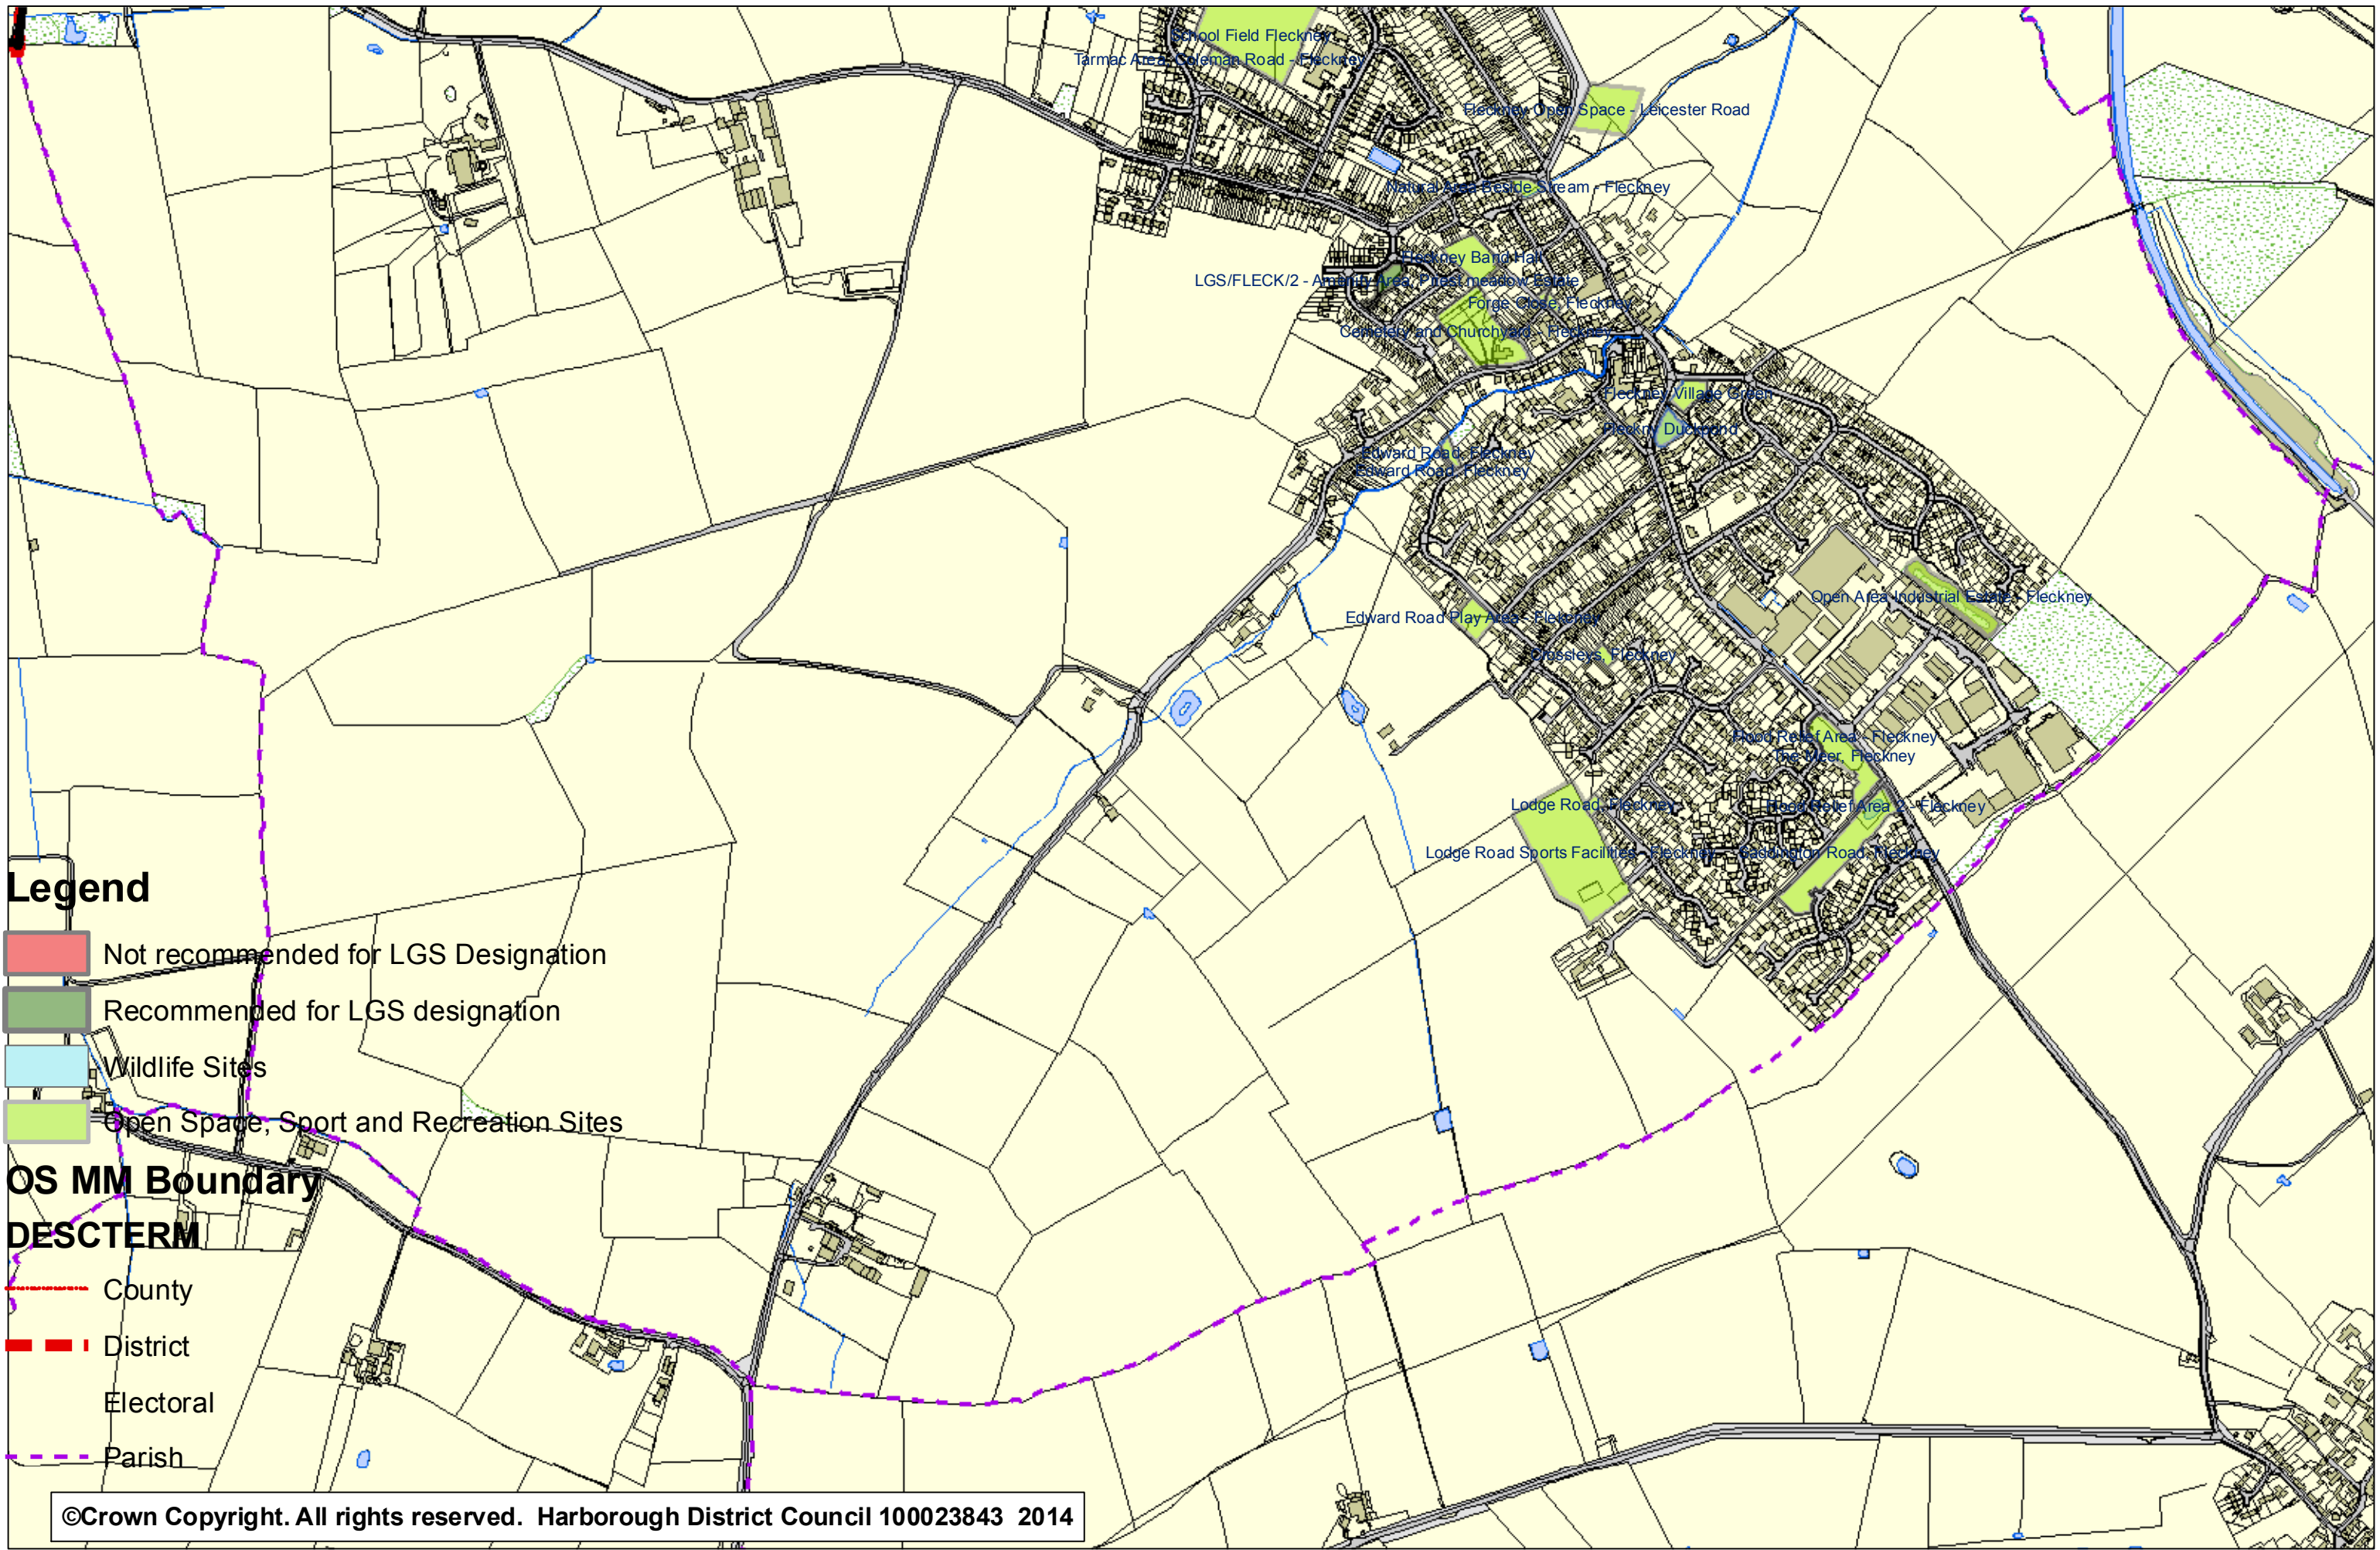

Fleckney OSSR sites, LGS sites and Wildlife Sites

Note the LGS sites are proposals only at Sept 2015

- Legend**
- Not recommended for LGS Designation
 - Recommended for LGS designation
 - Wildlife Sites
 - Open Space, Sport and Recreation Sites

- OS MM Boundary**
- DESCTERM**
- County
 - District
 - Electoral
 - Parish