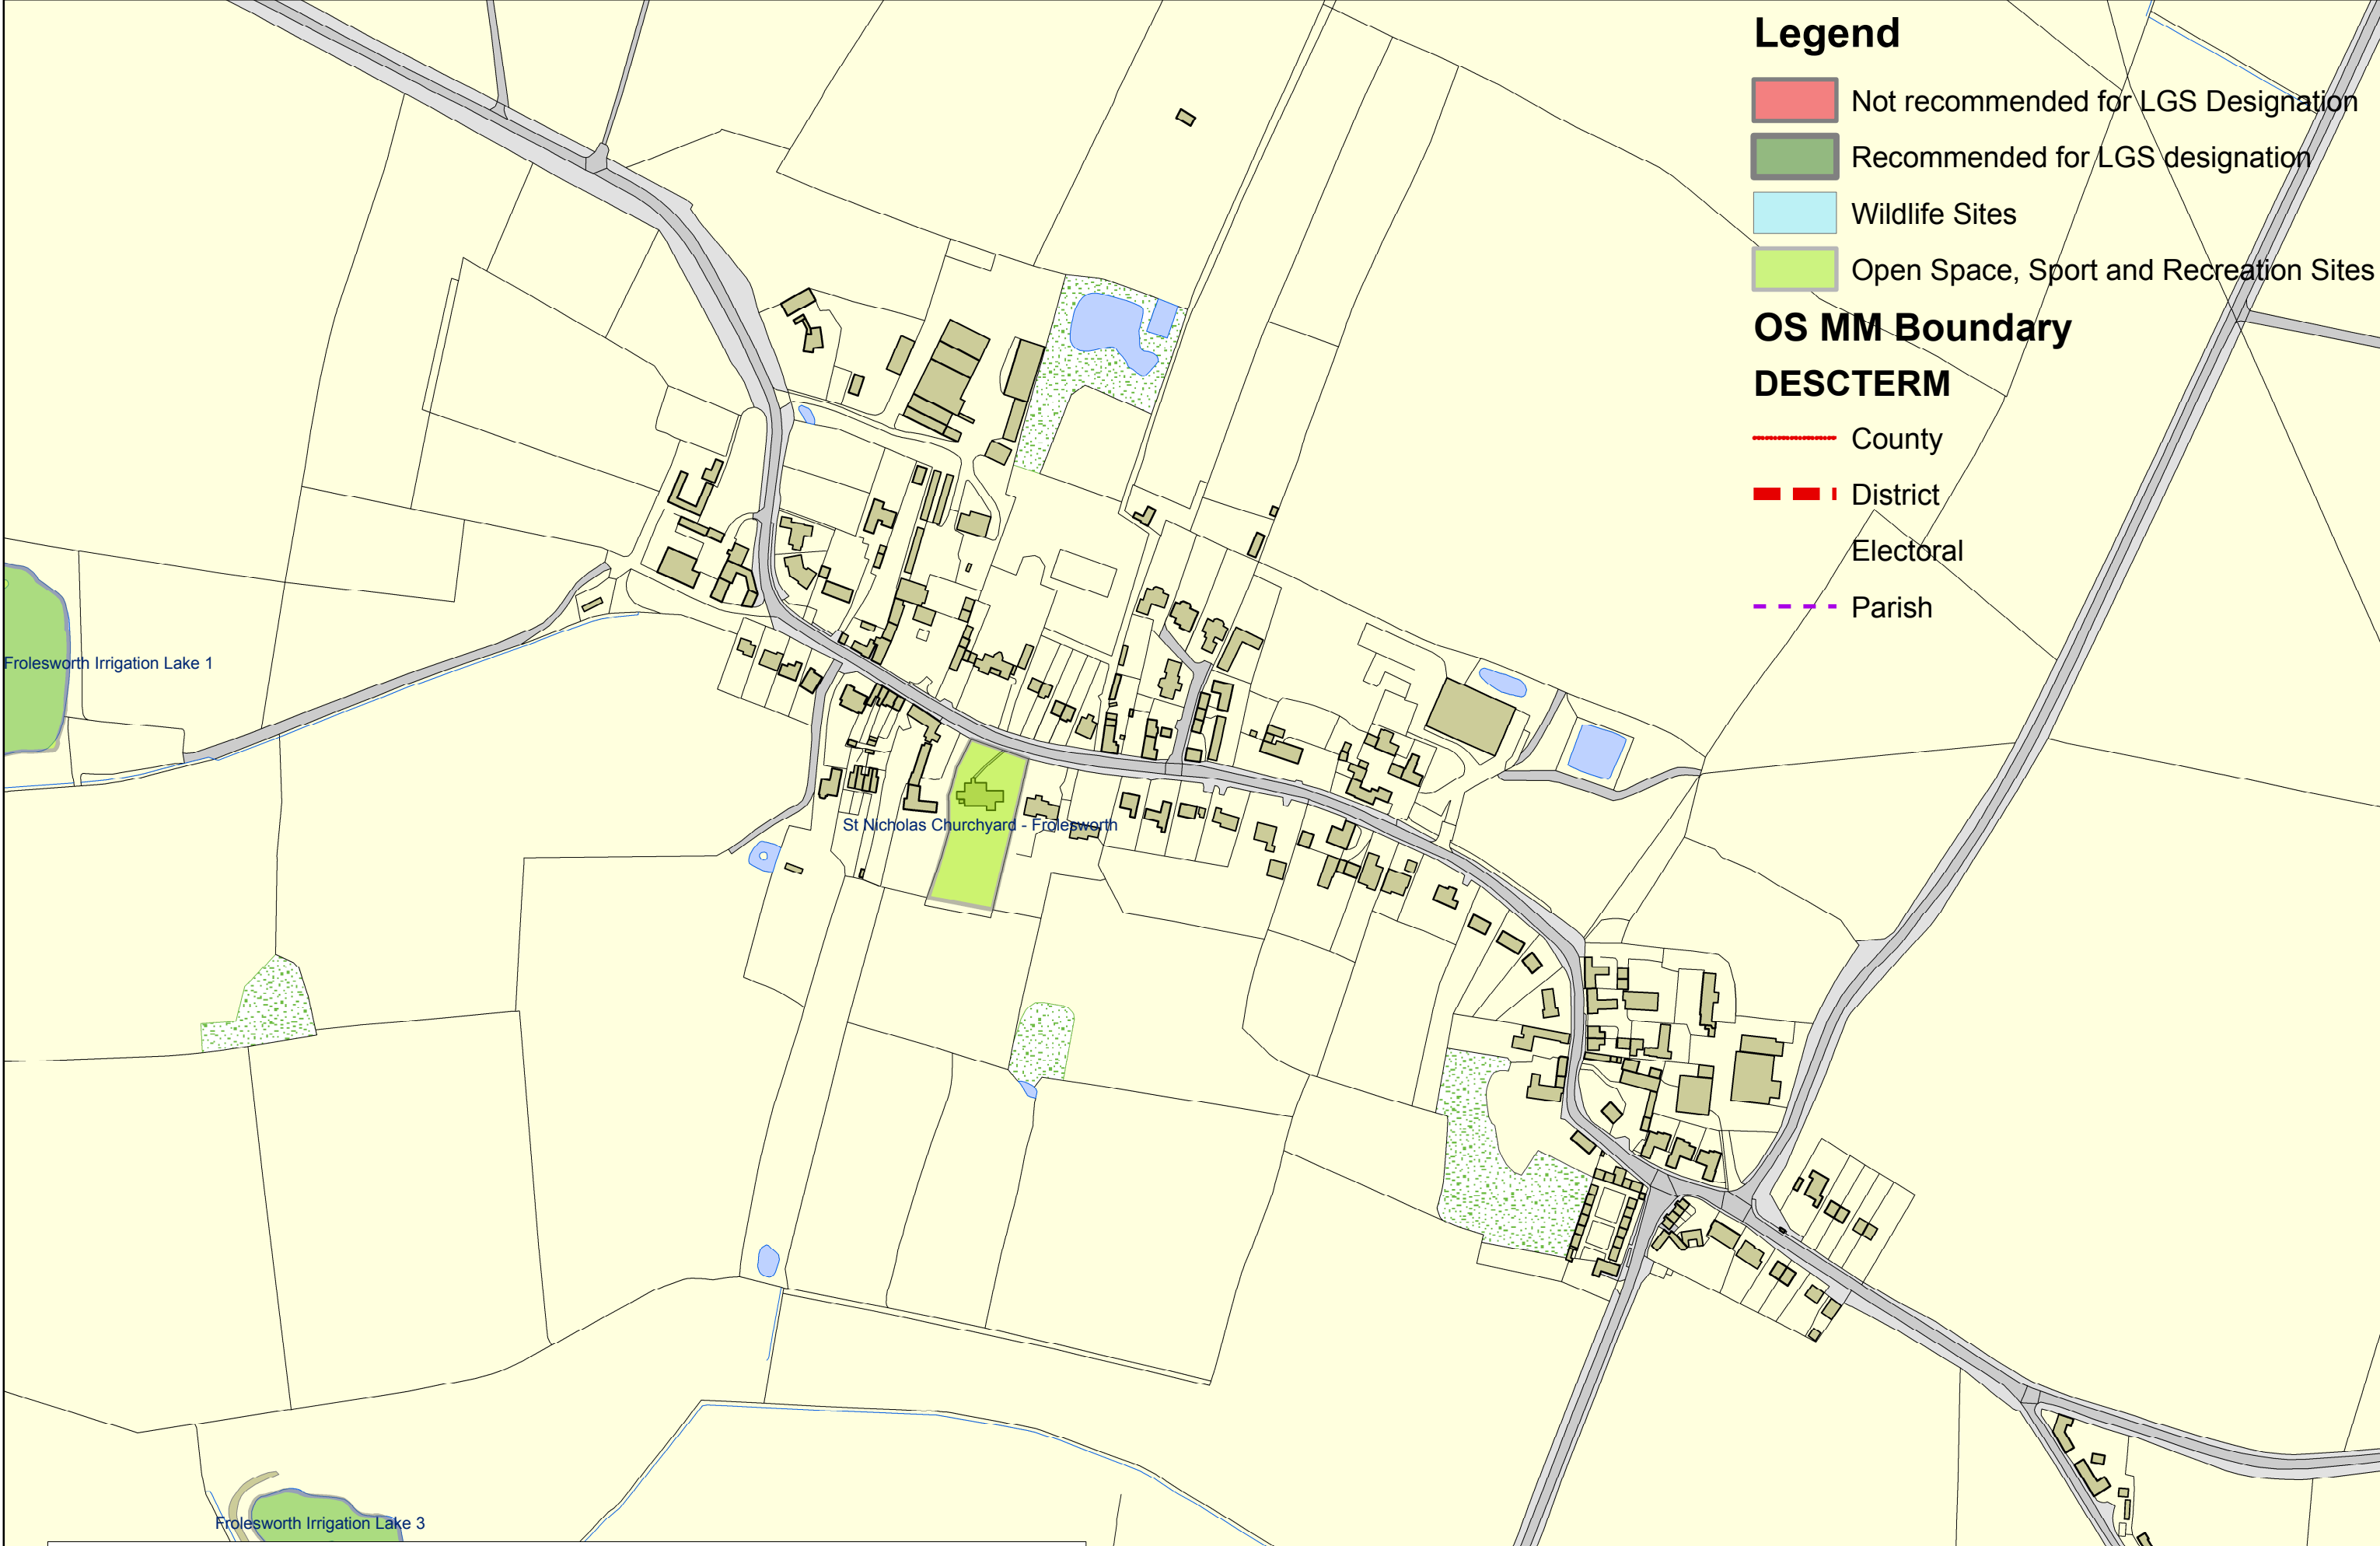

Frolesworth OSSR sites, LGS sites and Wildlife Sites
Note the LGS sites are proposals only at Sept 2015

Legend

- Not recommended for LGS Designation
- Recommended for LGS designation
- Wildlife Sites
- Open Space, Sport and Recreation Sites

OS MM Boundary

DESCTERM

- County
- District
- Electoral
- Parish

Frolesworth Irrigation Lake 1

St Nicholas Churchyard - Frolesworth

Frolesworth Irrigation Lake 3