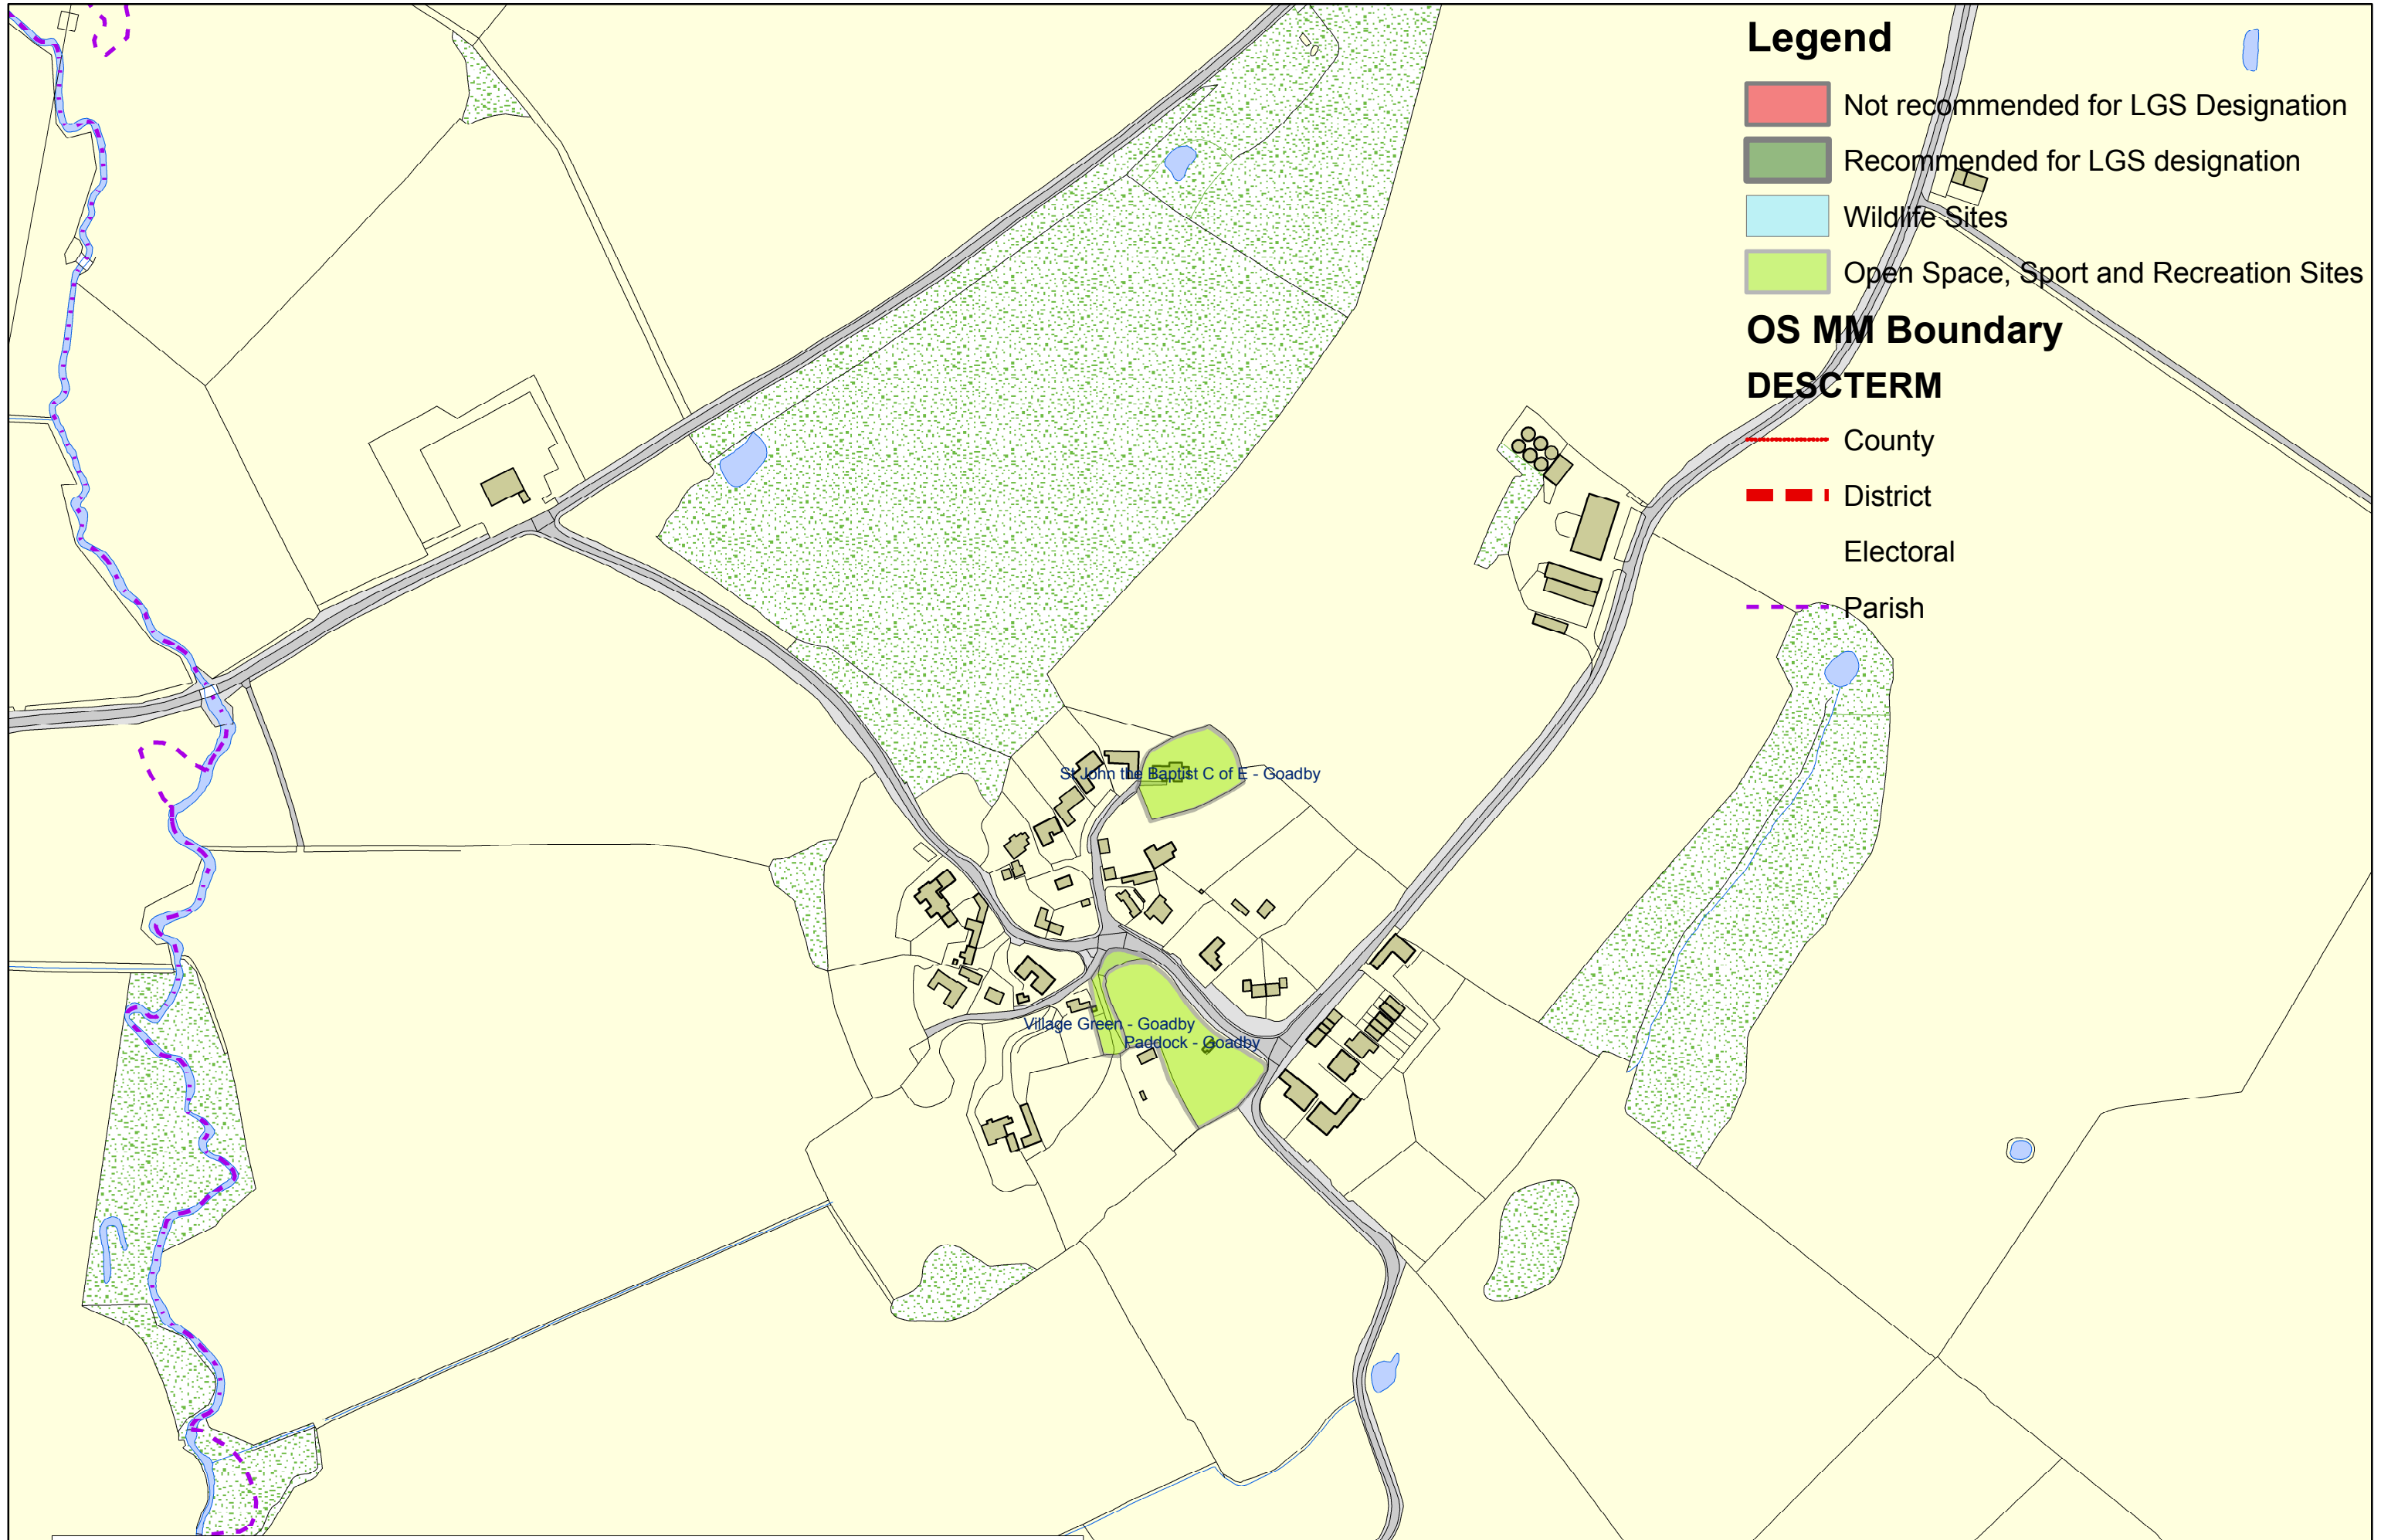

**Goadby OSSR sites, LGS sites and Wildlife Sites**  
**Note the LGS sites are proposals only at Sept 2015**

**Legend**

- Not recommended for LGS Designation
- Recommended for LGS designation
- Wildlife Sites
- Open Space, Sport and Recreation Sites

**OS MM Boundary**

**DESCTERM**

- County
- District
- Electoral
- Parish