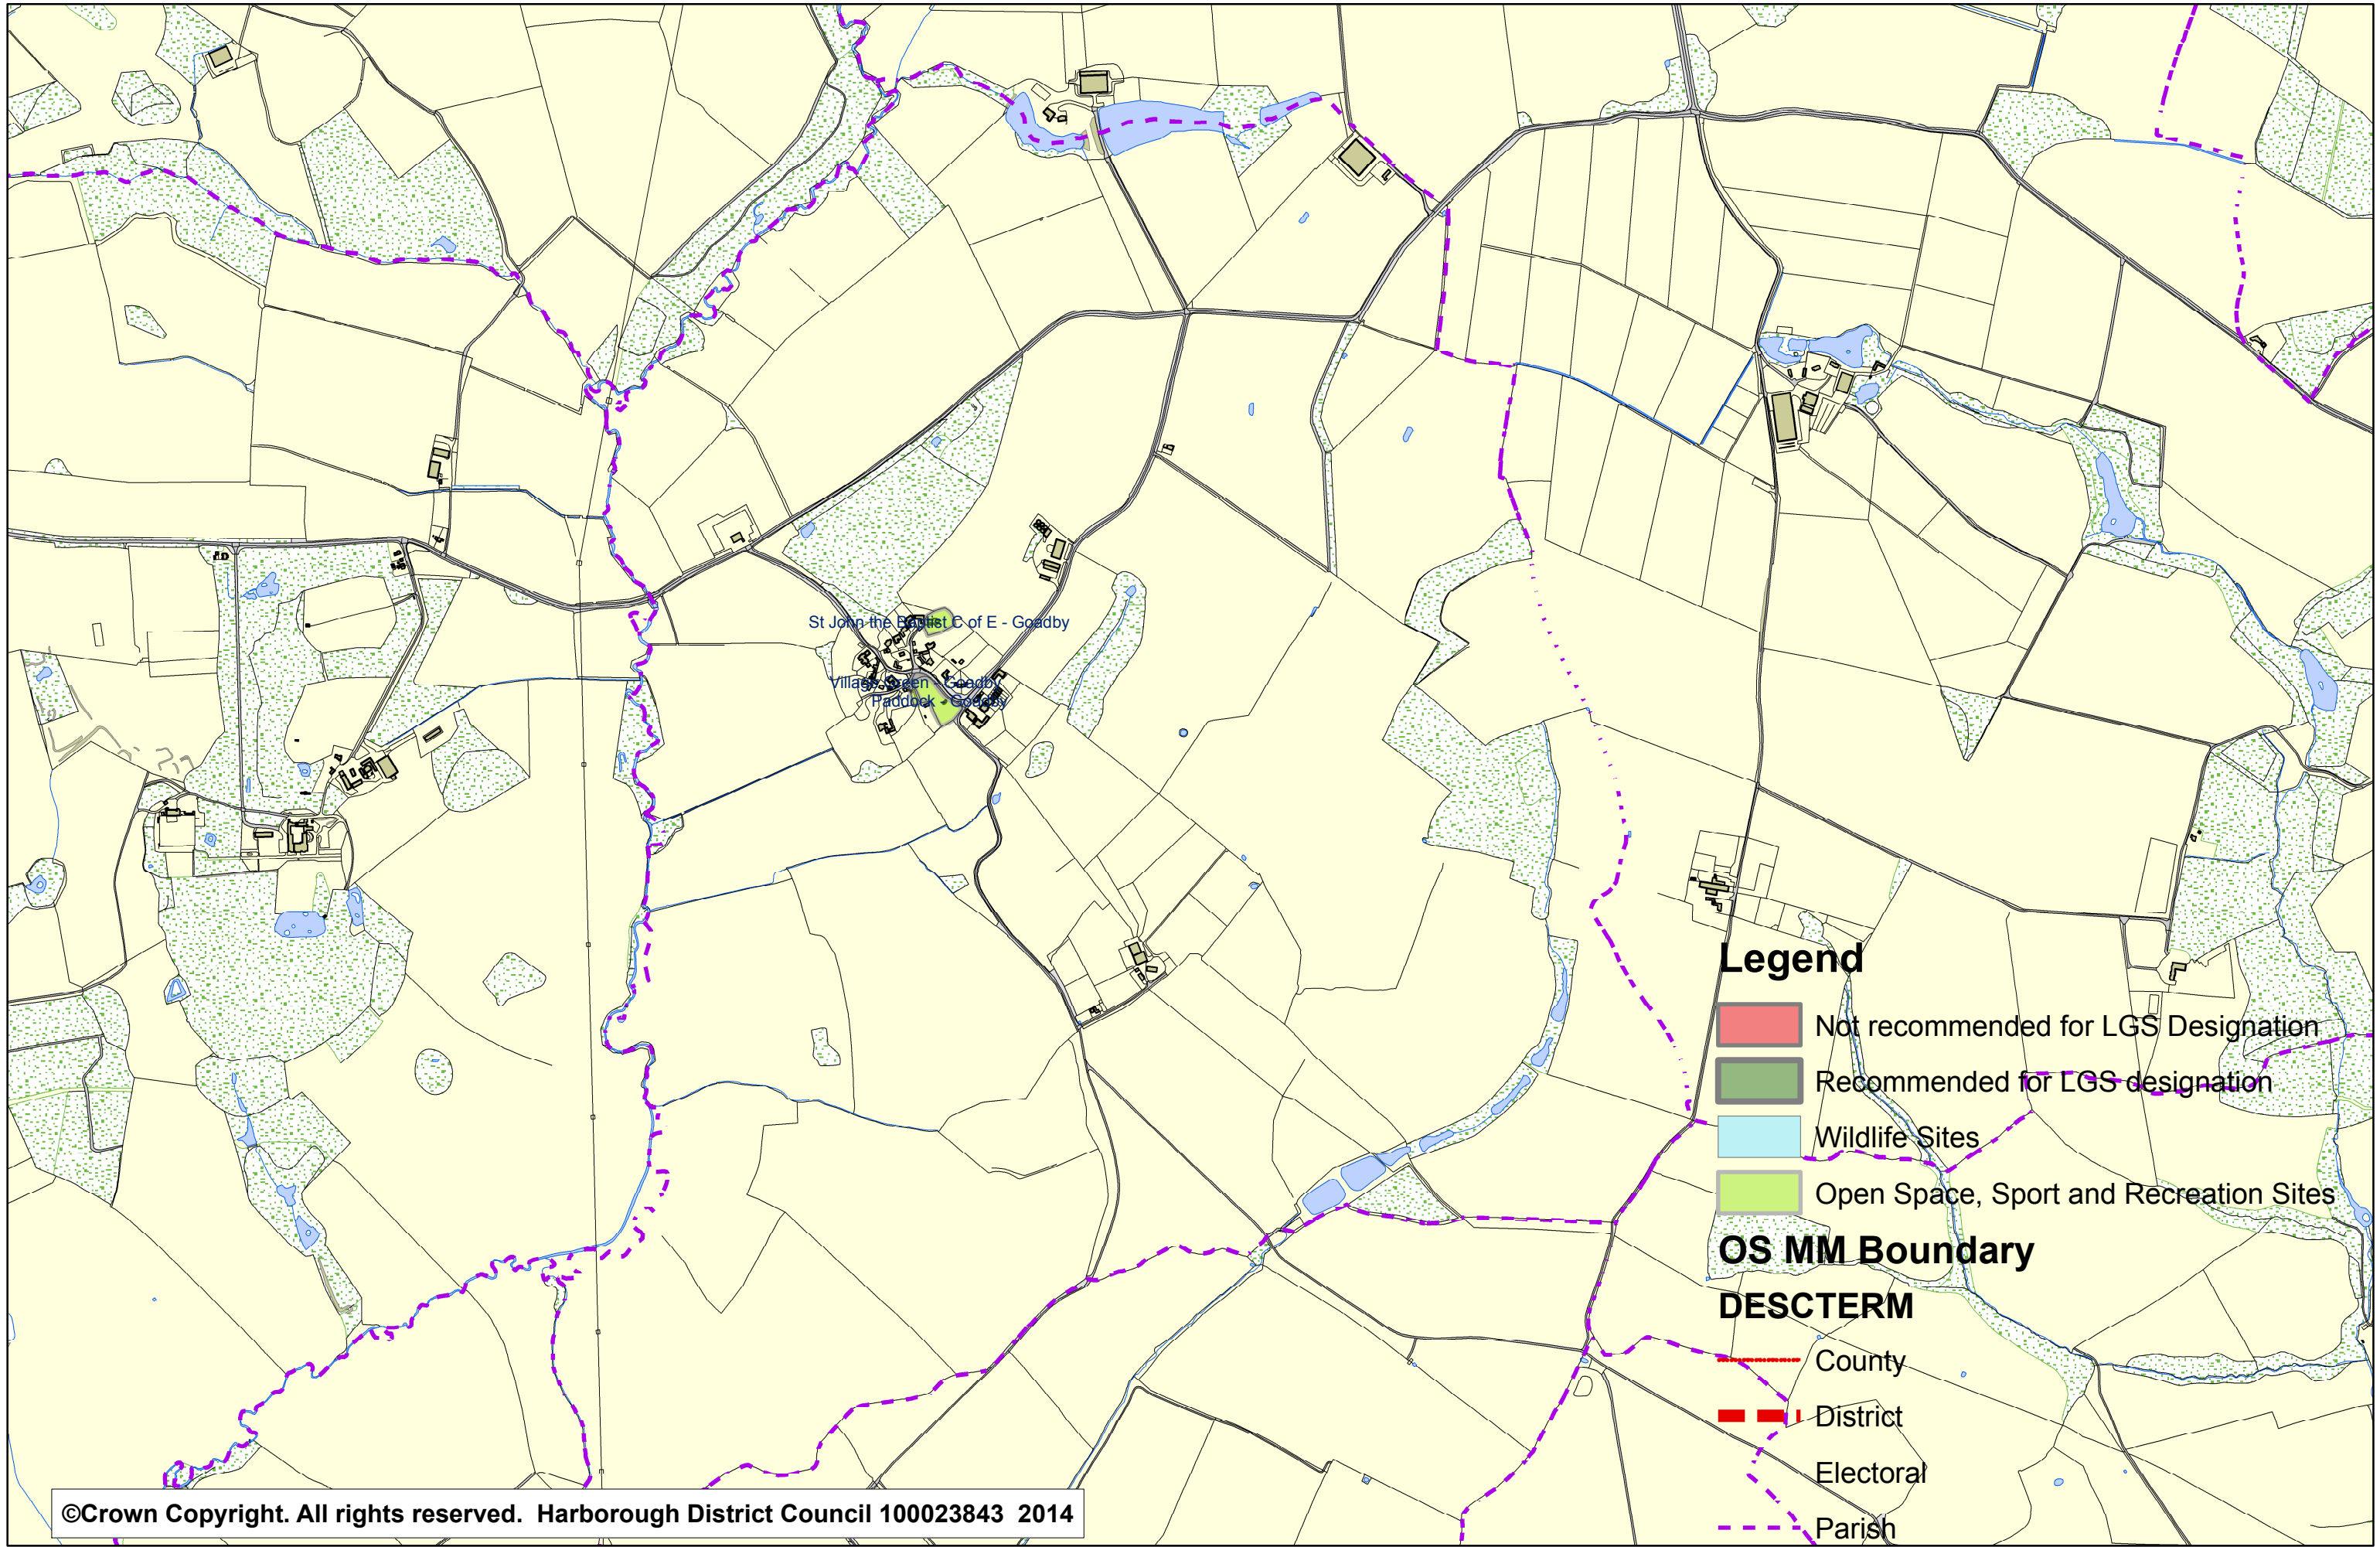

Goadby OSSR sites, LGS sites and Wildlife Sites

Note the LGS sites are proposals only at Sept 2015

Legend

- Not recommended for LGS Designation
- Recommended for LGS designation
- Wildlife Sites
- Open Space, Sport and Recreation Sites

OS MM Boundary

DESCTERM

- County
- District
- Electoral
- Parish