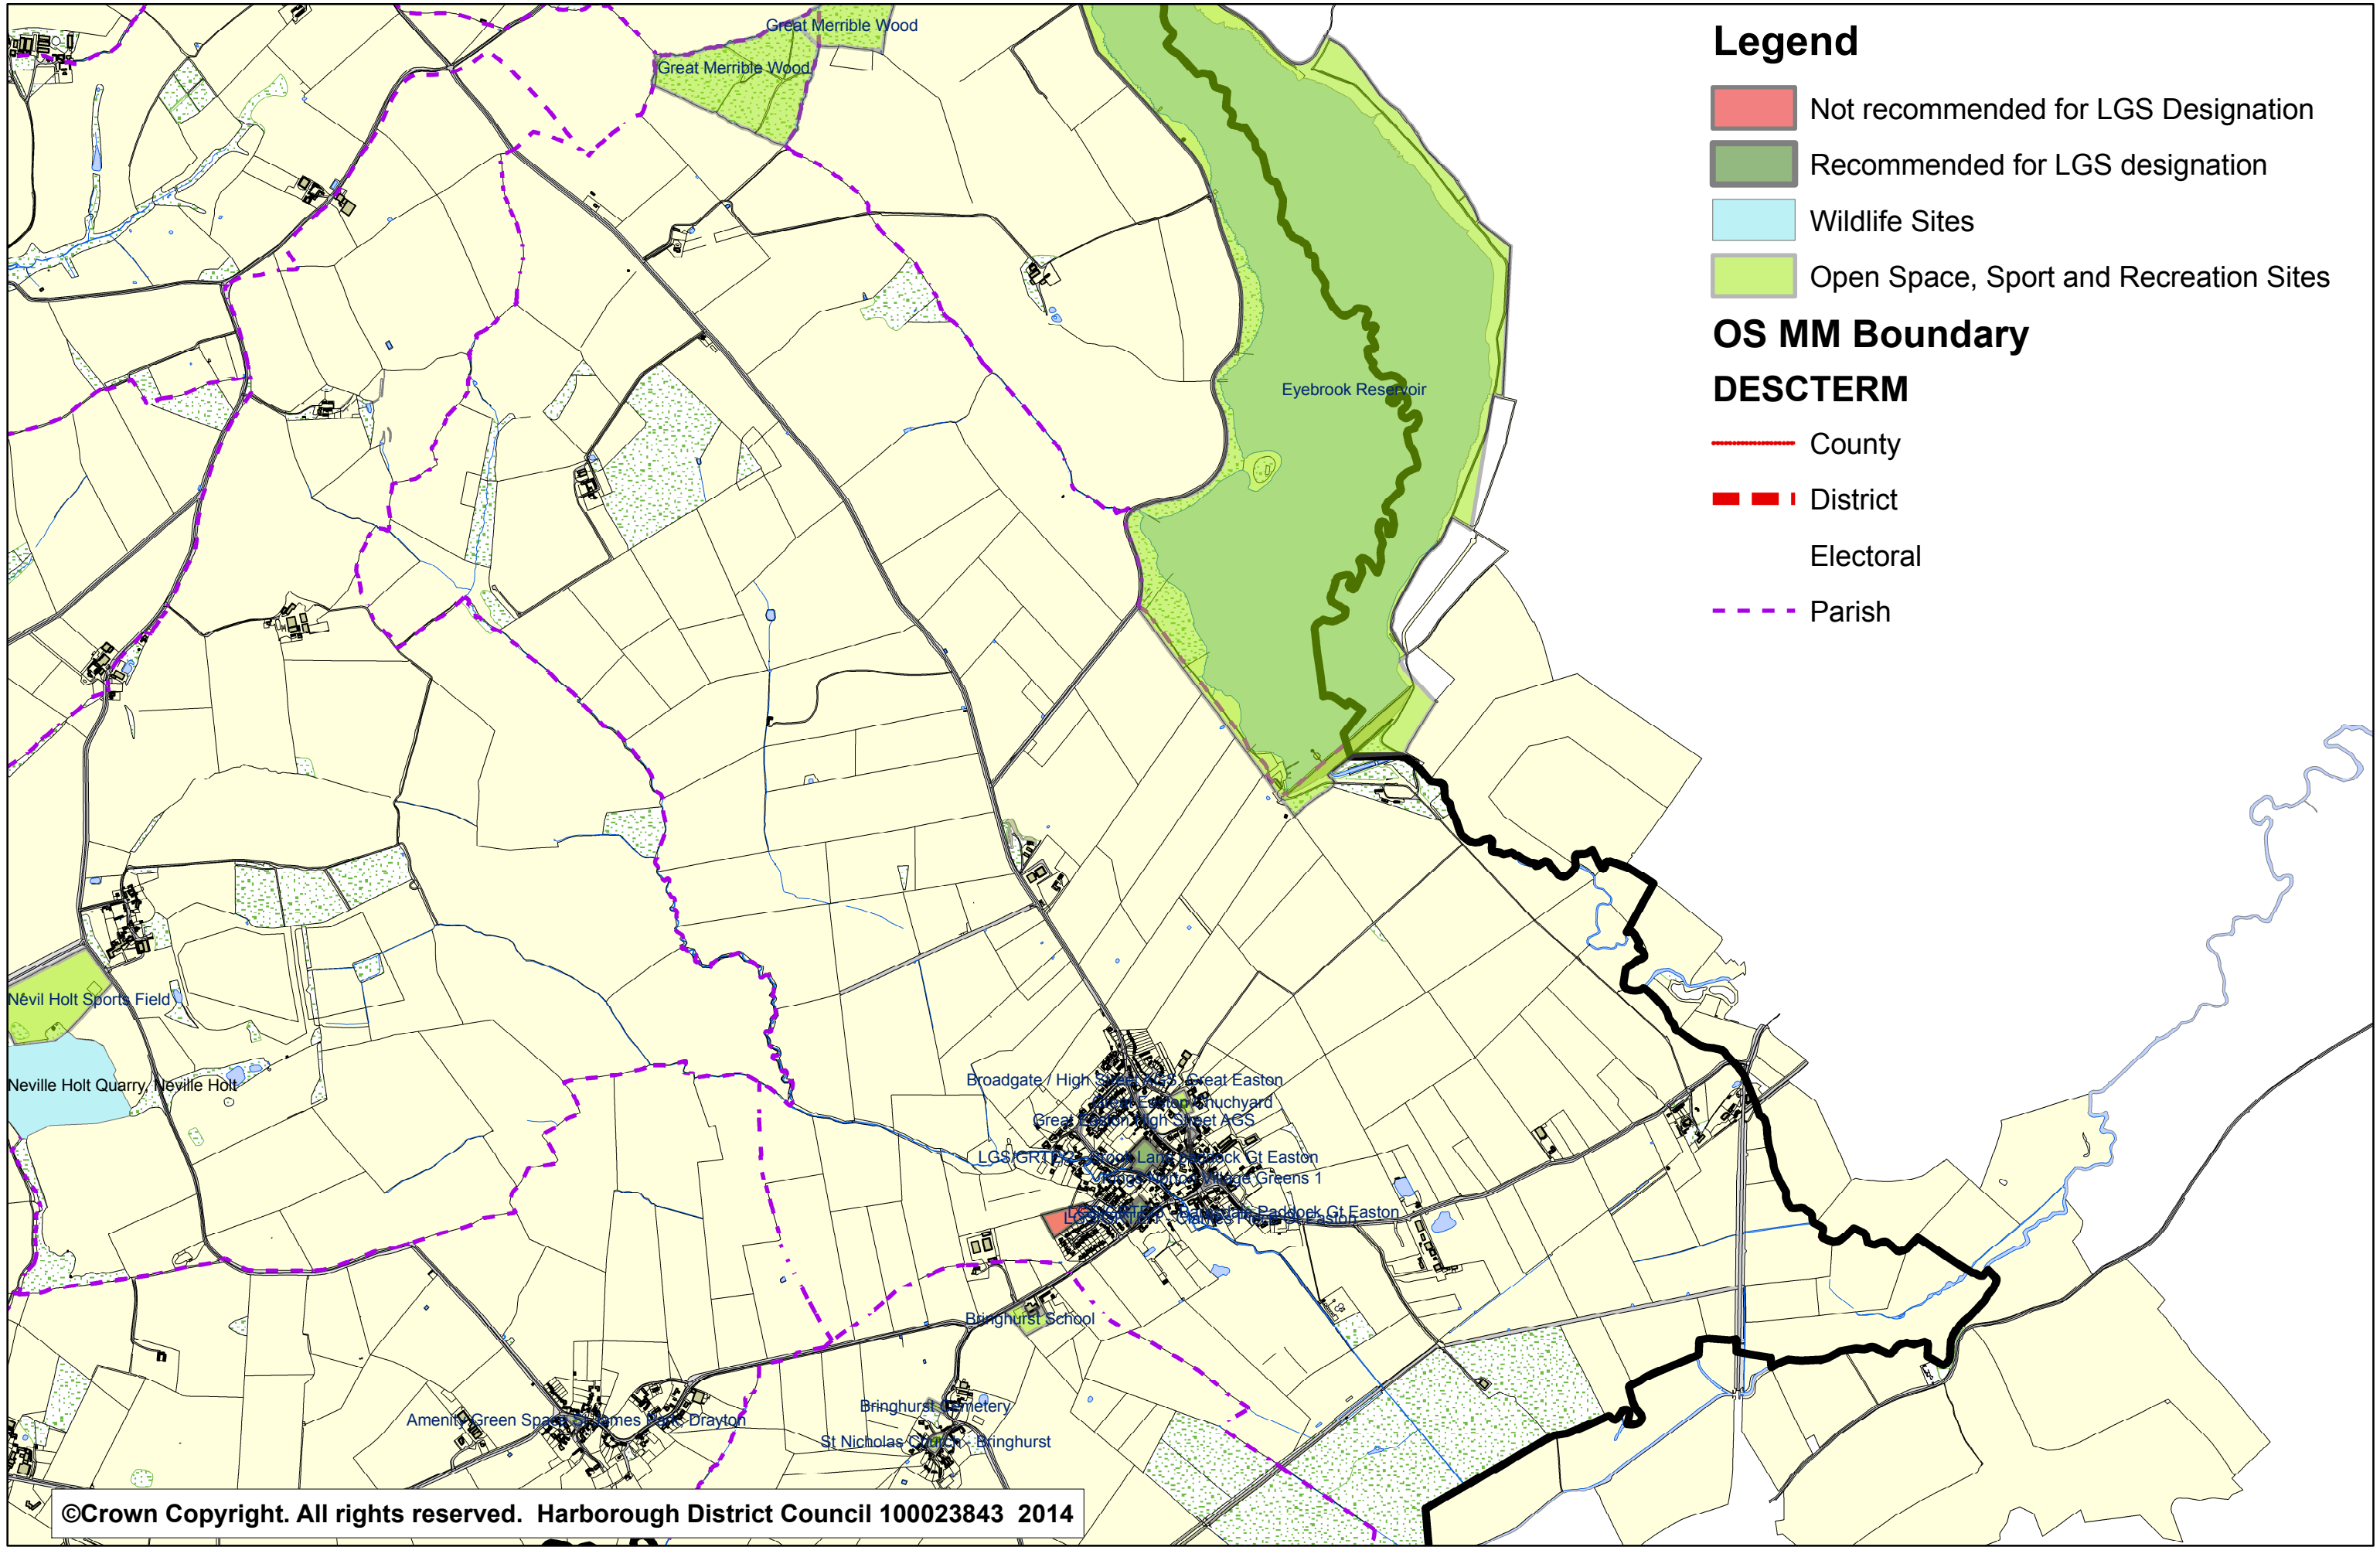

Great Easton OSSR sites, LGS sites and Wildlife Sites

Note the LGS sites are proposals only at Sept 2015

Legend

- Not recommended for LGS Designation
- Recommended for LGS designation
- Wildlife Sites
- Open Space, Sport and Recreation Sites

OS MM Boundary

DESCTERM

- County
- District
- Electoral
- Parish