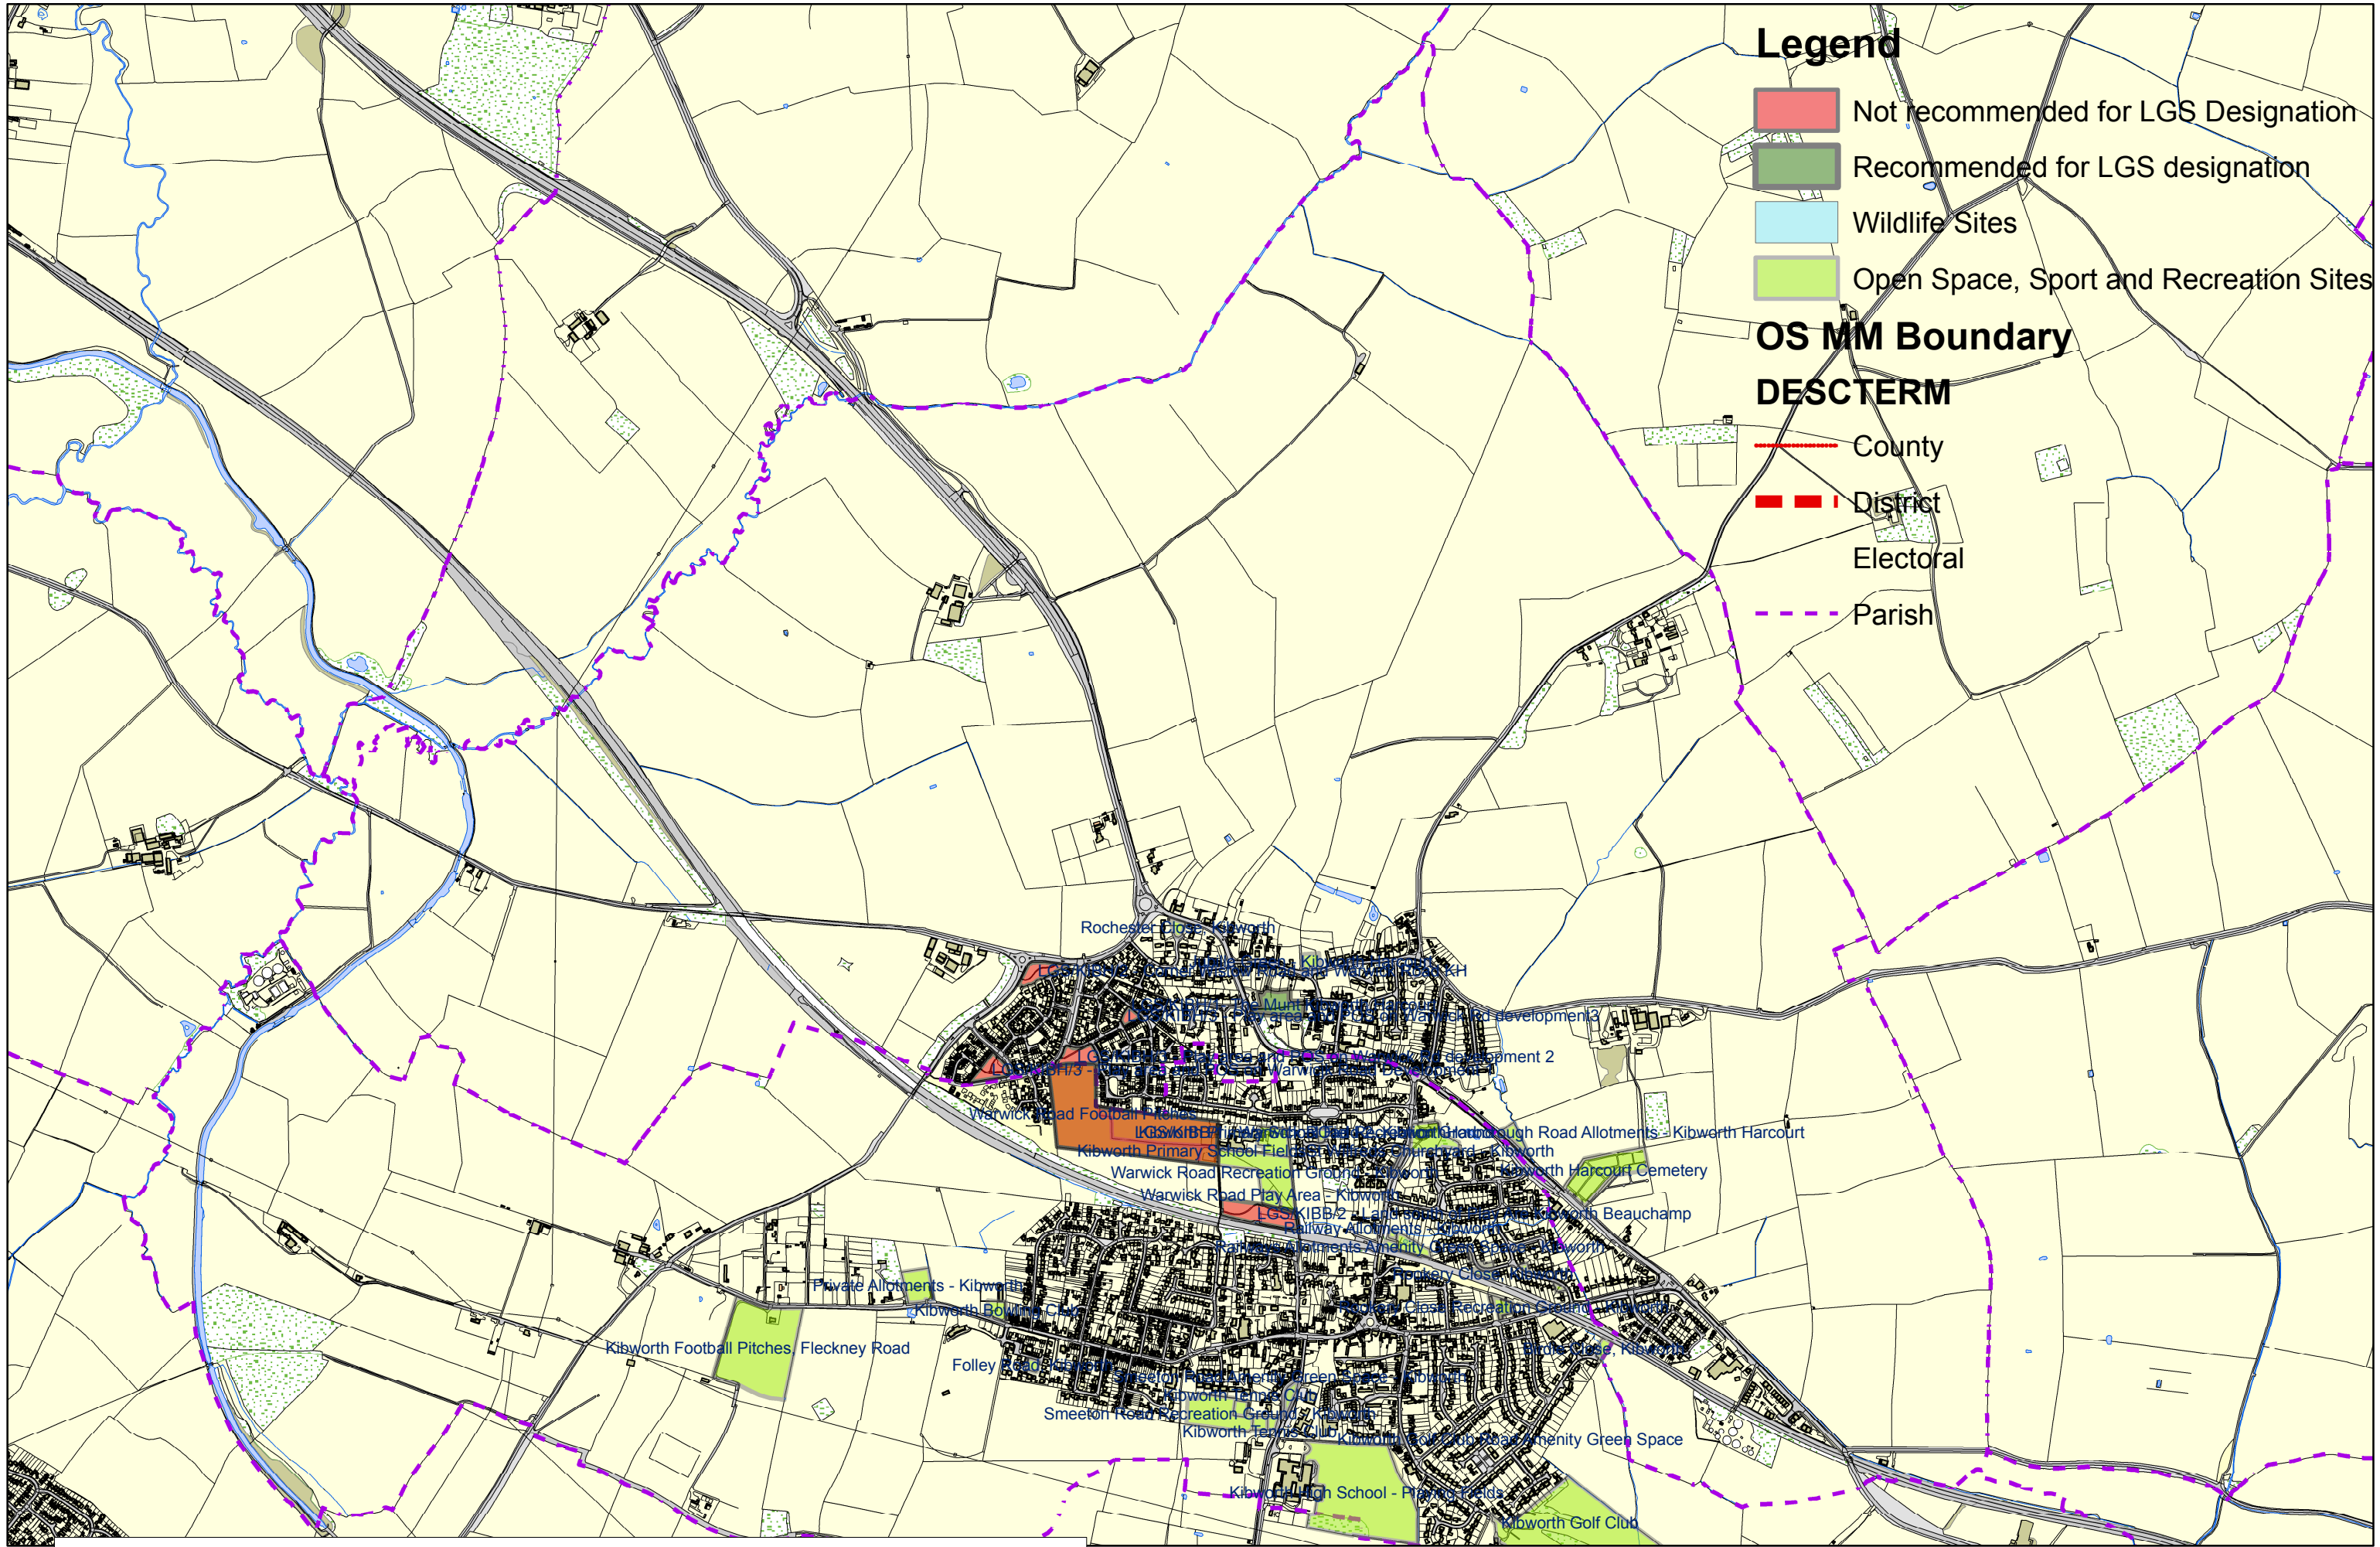

Kibworth Harcourt OSSR sites, LGS sites and Wildlife Sites
Note the LGS sites are proposals only at Sept 2015

Legend

- Not recommended for LGS Designation
- Recommended for LGS designation
- Wildlife Sites
- Open Space, Sport and Recreation Sites

OS MM Boundary

DESCTERM

- County
- District
- Electoral
- Parish