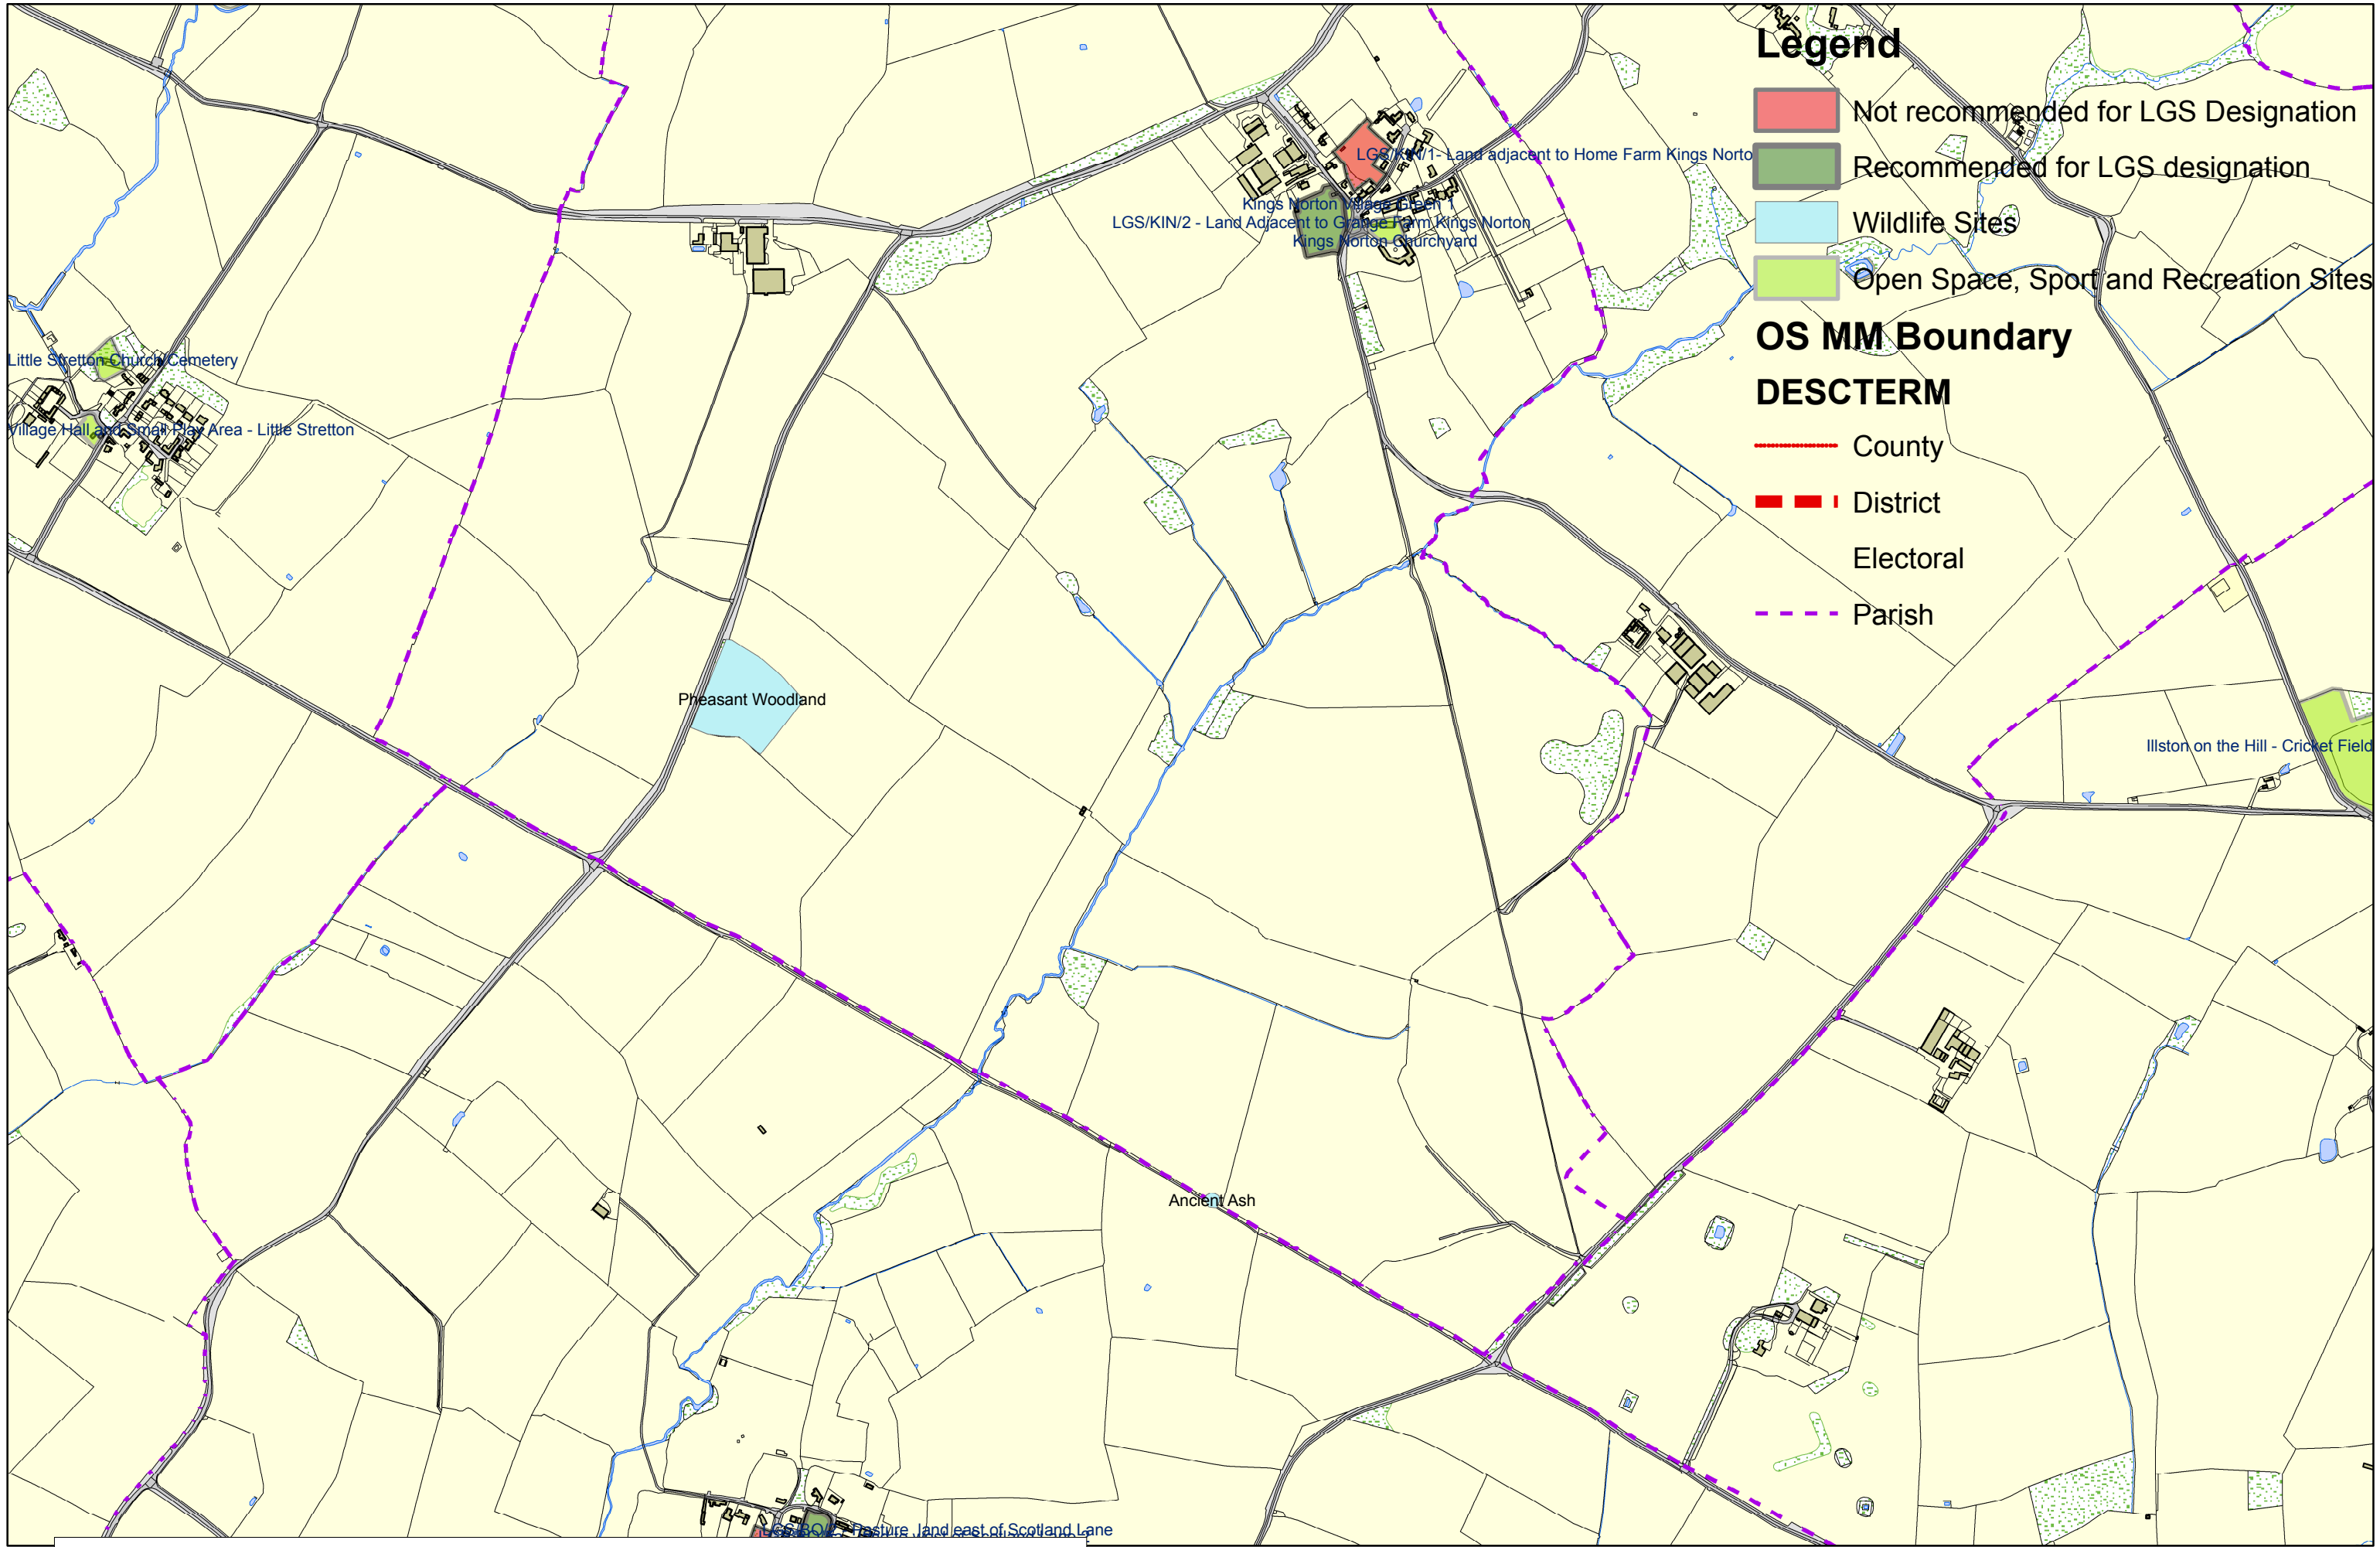

# Kings Norton OSSR sites, LGS sites and Wildlife Sites

Note the LGS sites are proposals only at Sept 2015

### Legend

- Not recommended for LGS Designation
- Recommended for LGS designation
- Wildlife Sites
- Open Space, Sport and Recreation Sites

### OS MM Boundary

#### DESCTERM

- County
- District
- Electoral
- Parish