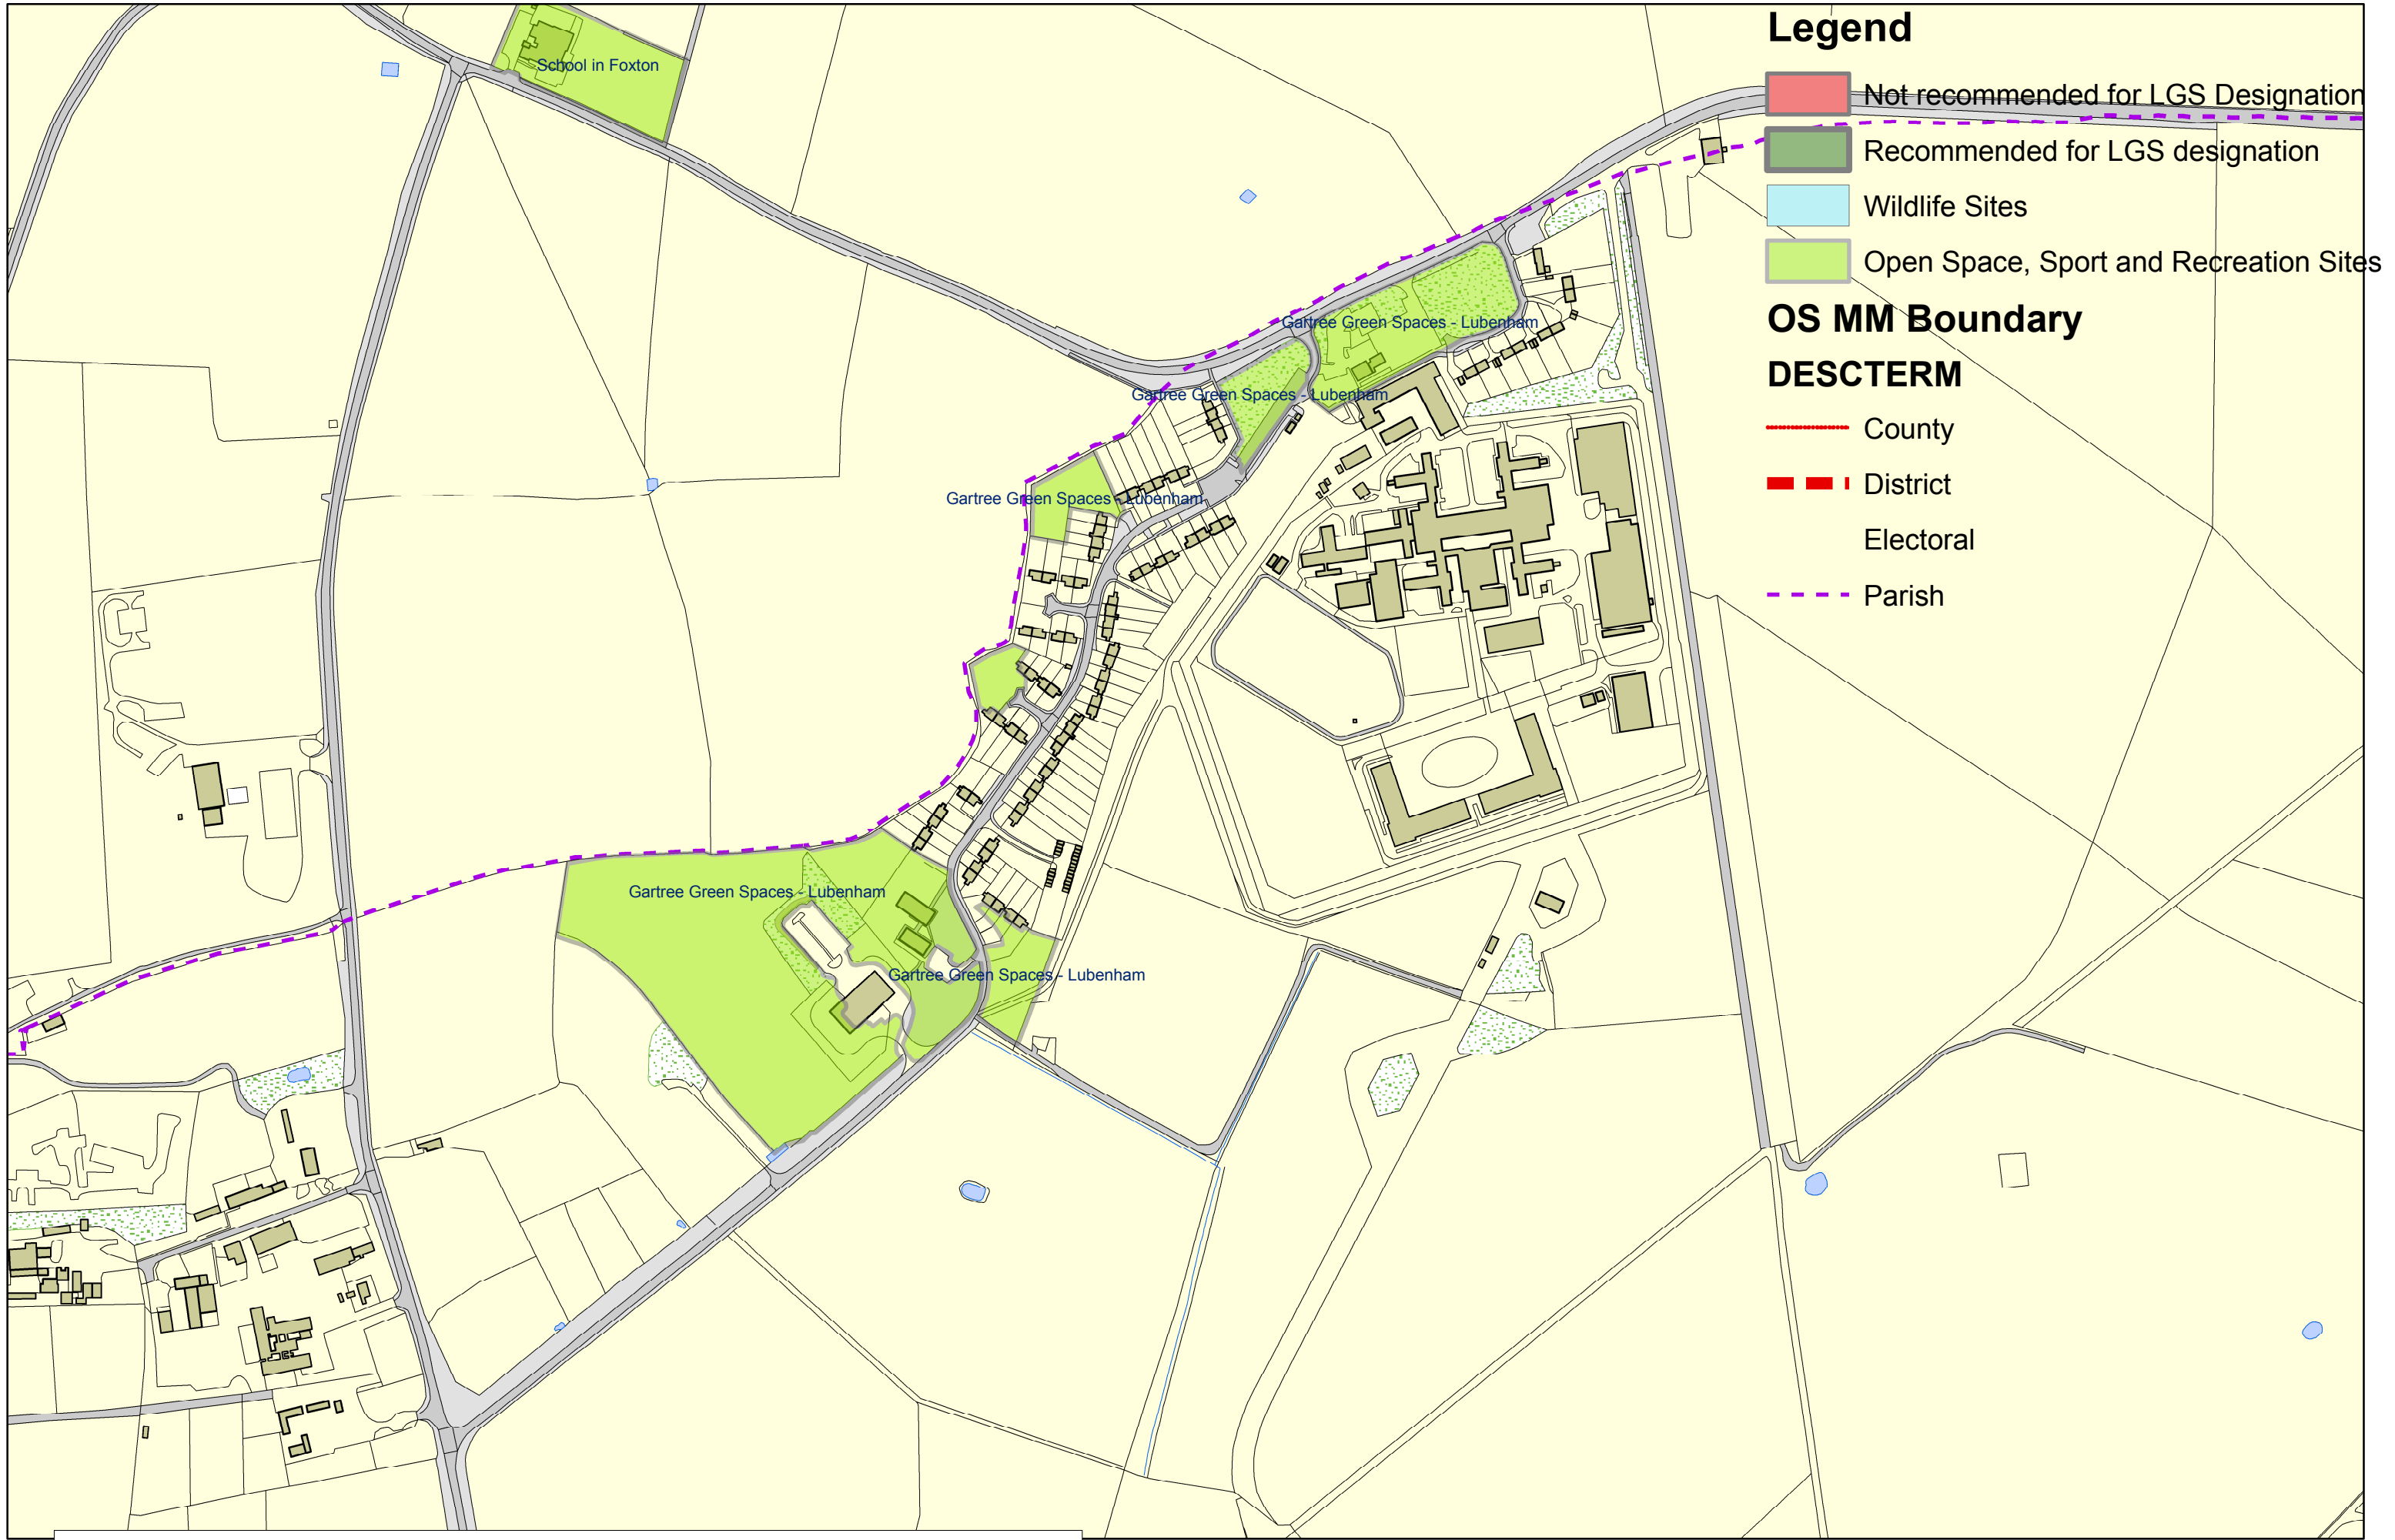

Lubenham OSSR sites, LGS sites and Wildlife Sites
Note the LGS sites are proposals only at Sept 2015

Legend

- Not recommended for LGS Designation
 - Recommended for LGS designation
 - Wildlife Sites
 - Open Space, Sport and Recreation Sites
- OS MM Boundary**
- DESCTERM**
- County
 - District
 - Electoral
 - Parish