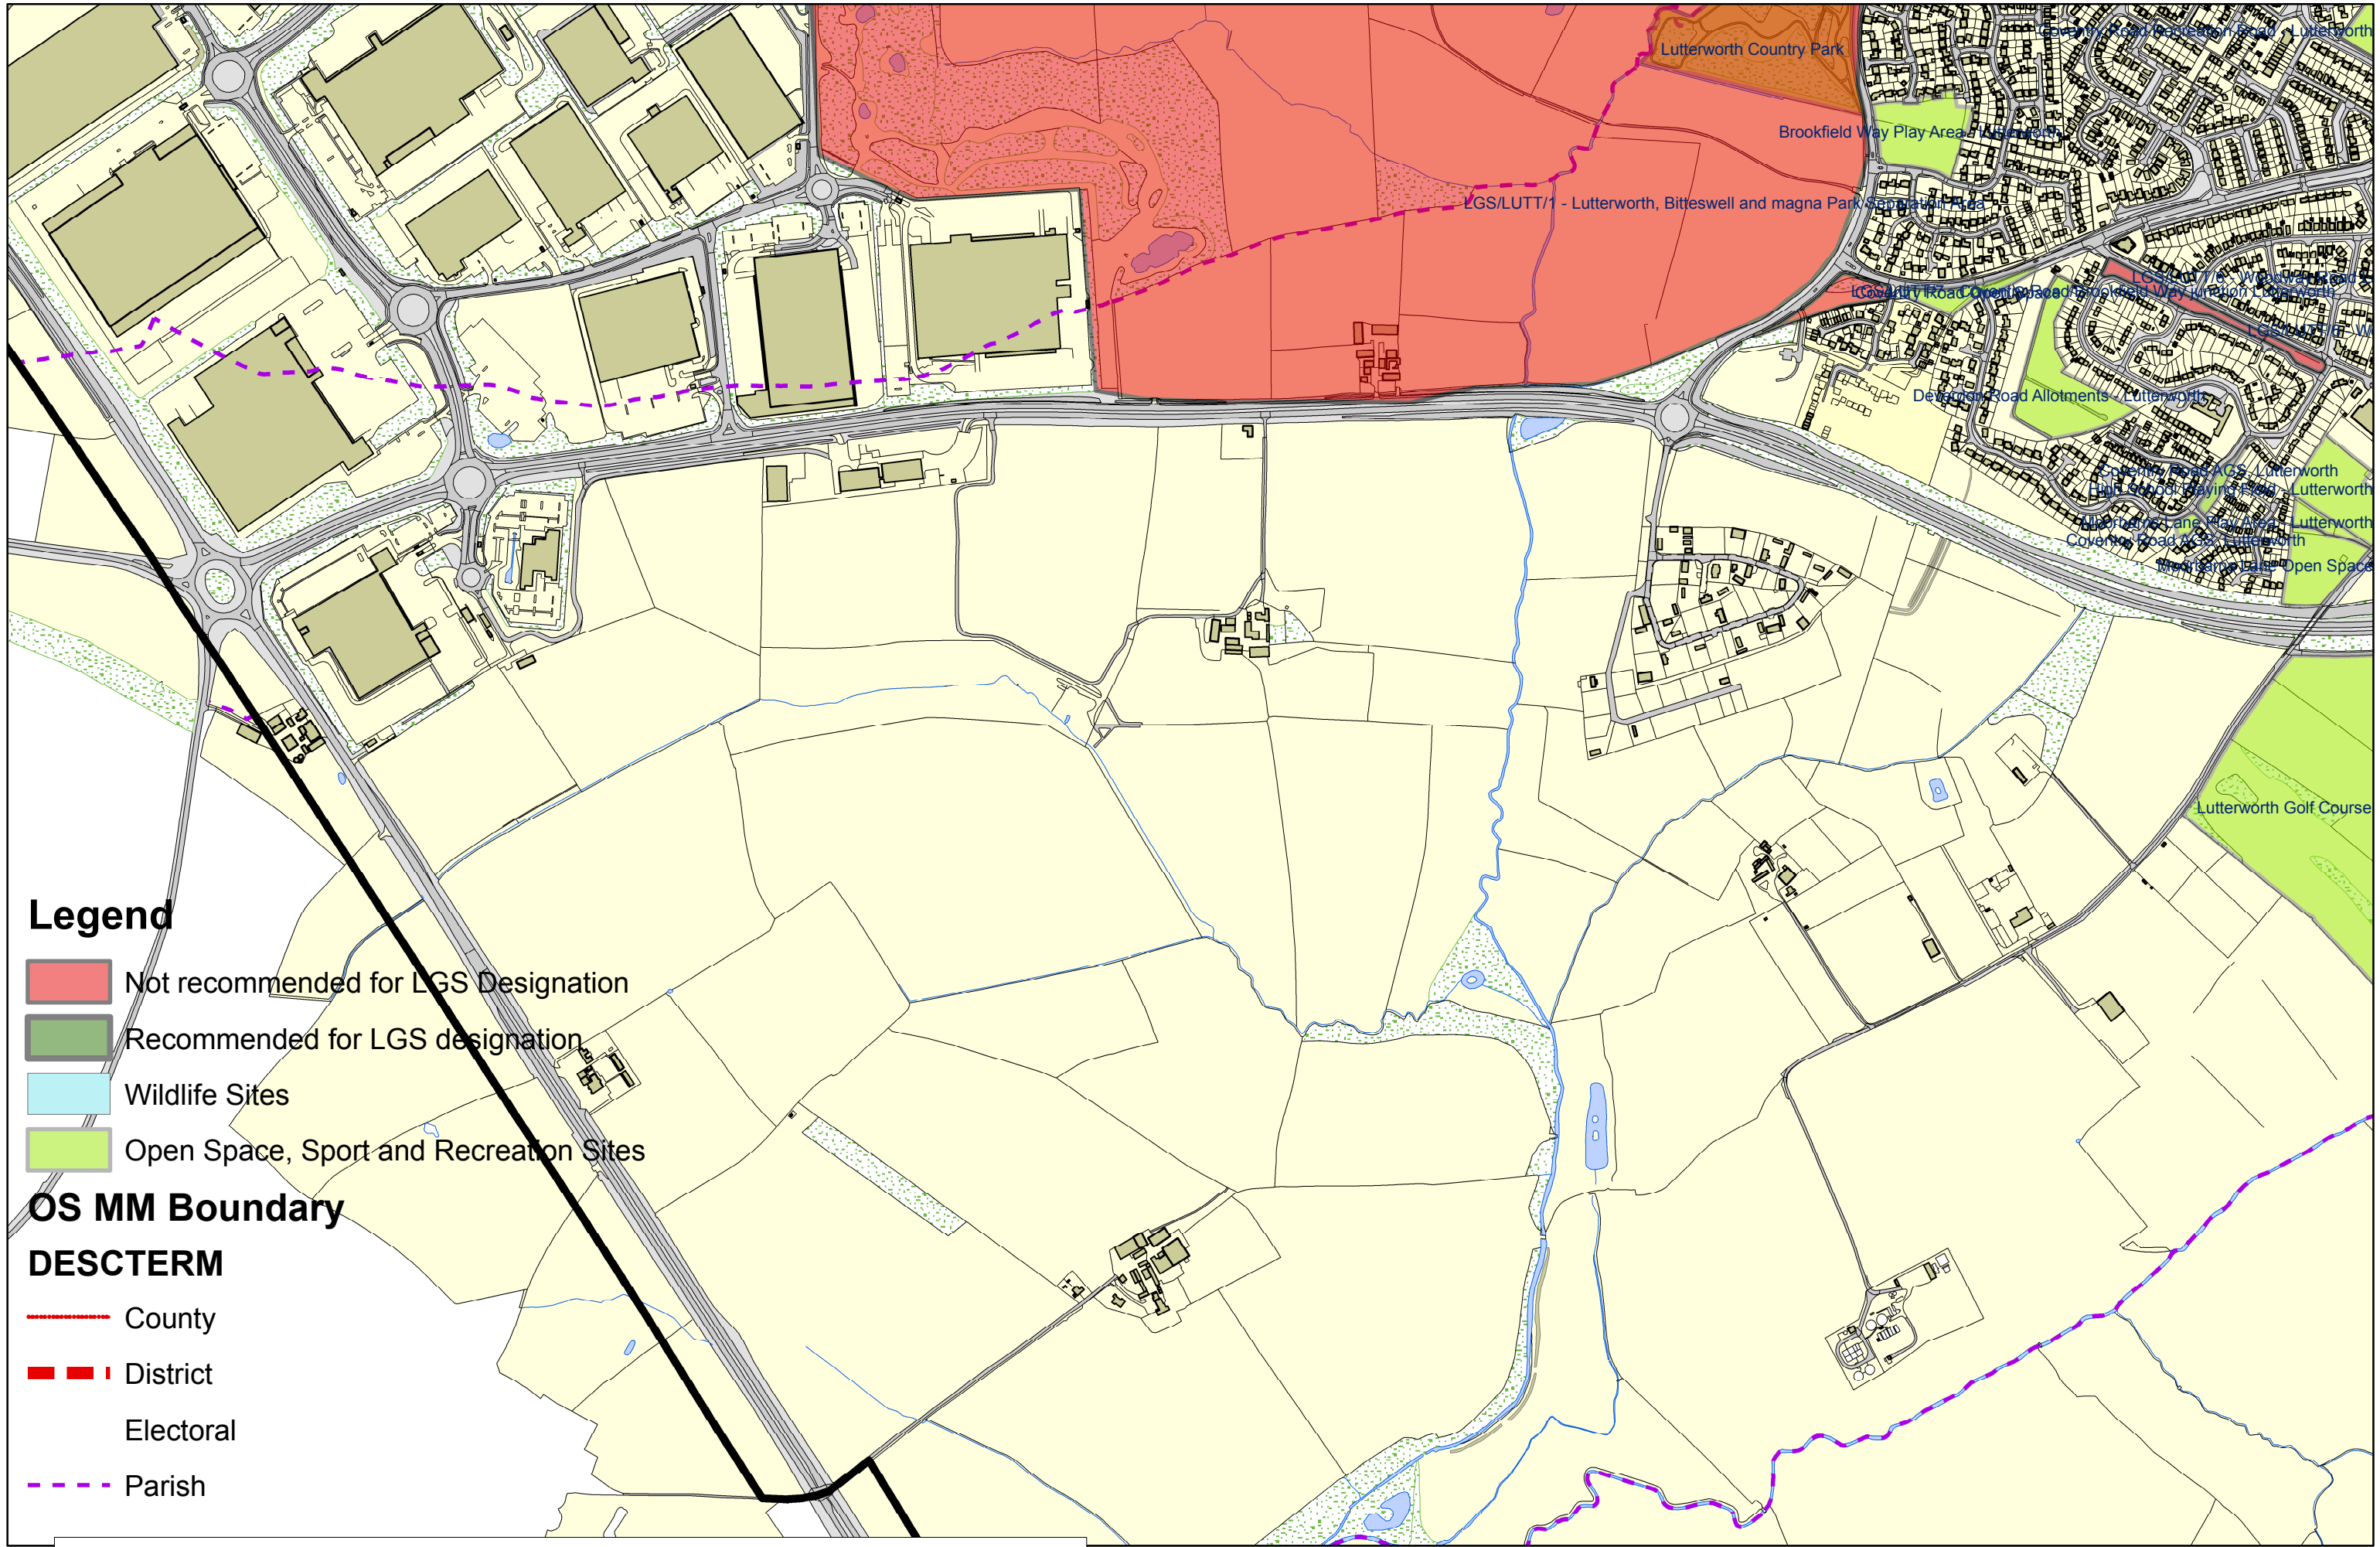

Lutterworth OSSR sites, LGS sites and Wildlife Sites

Note the LGS sites are proposals only at Sept 2015

- Legend**
- Not recommended for LGS Designation
 - Recommended for LGS designation
 - Wildlife Sites
 - Open Space, Sport and Recreation Sites

- OS MM Boundary**
- DESCTERM**
- County
 - District
 - Electoral
 - Parish