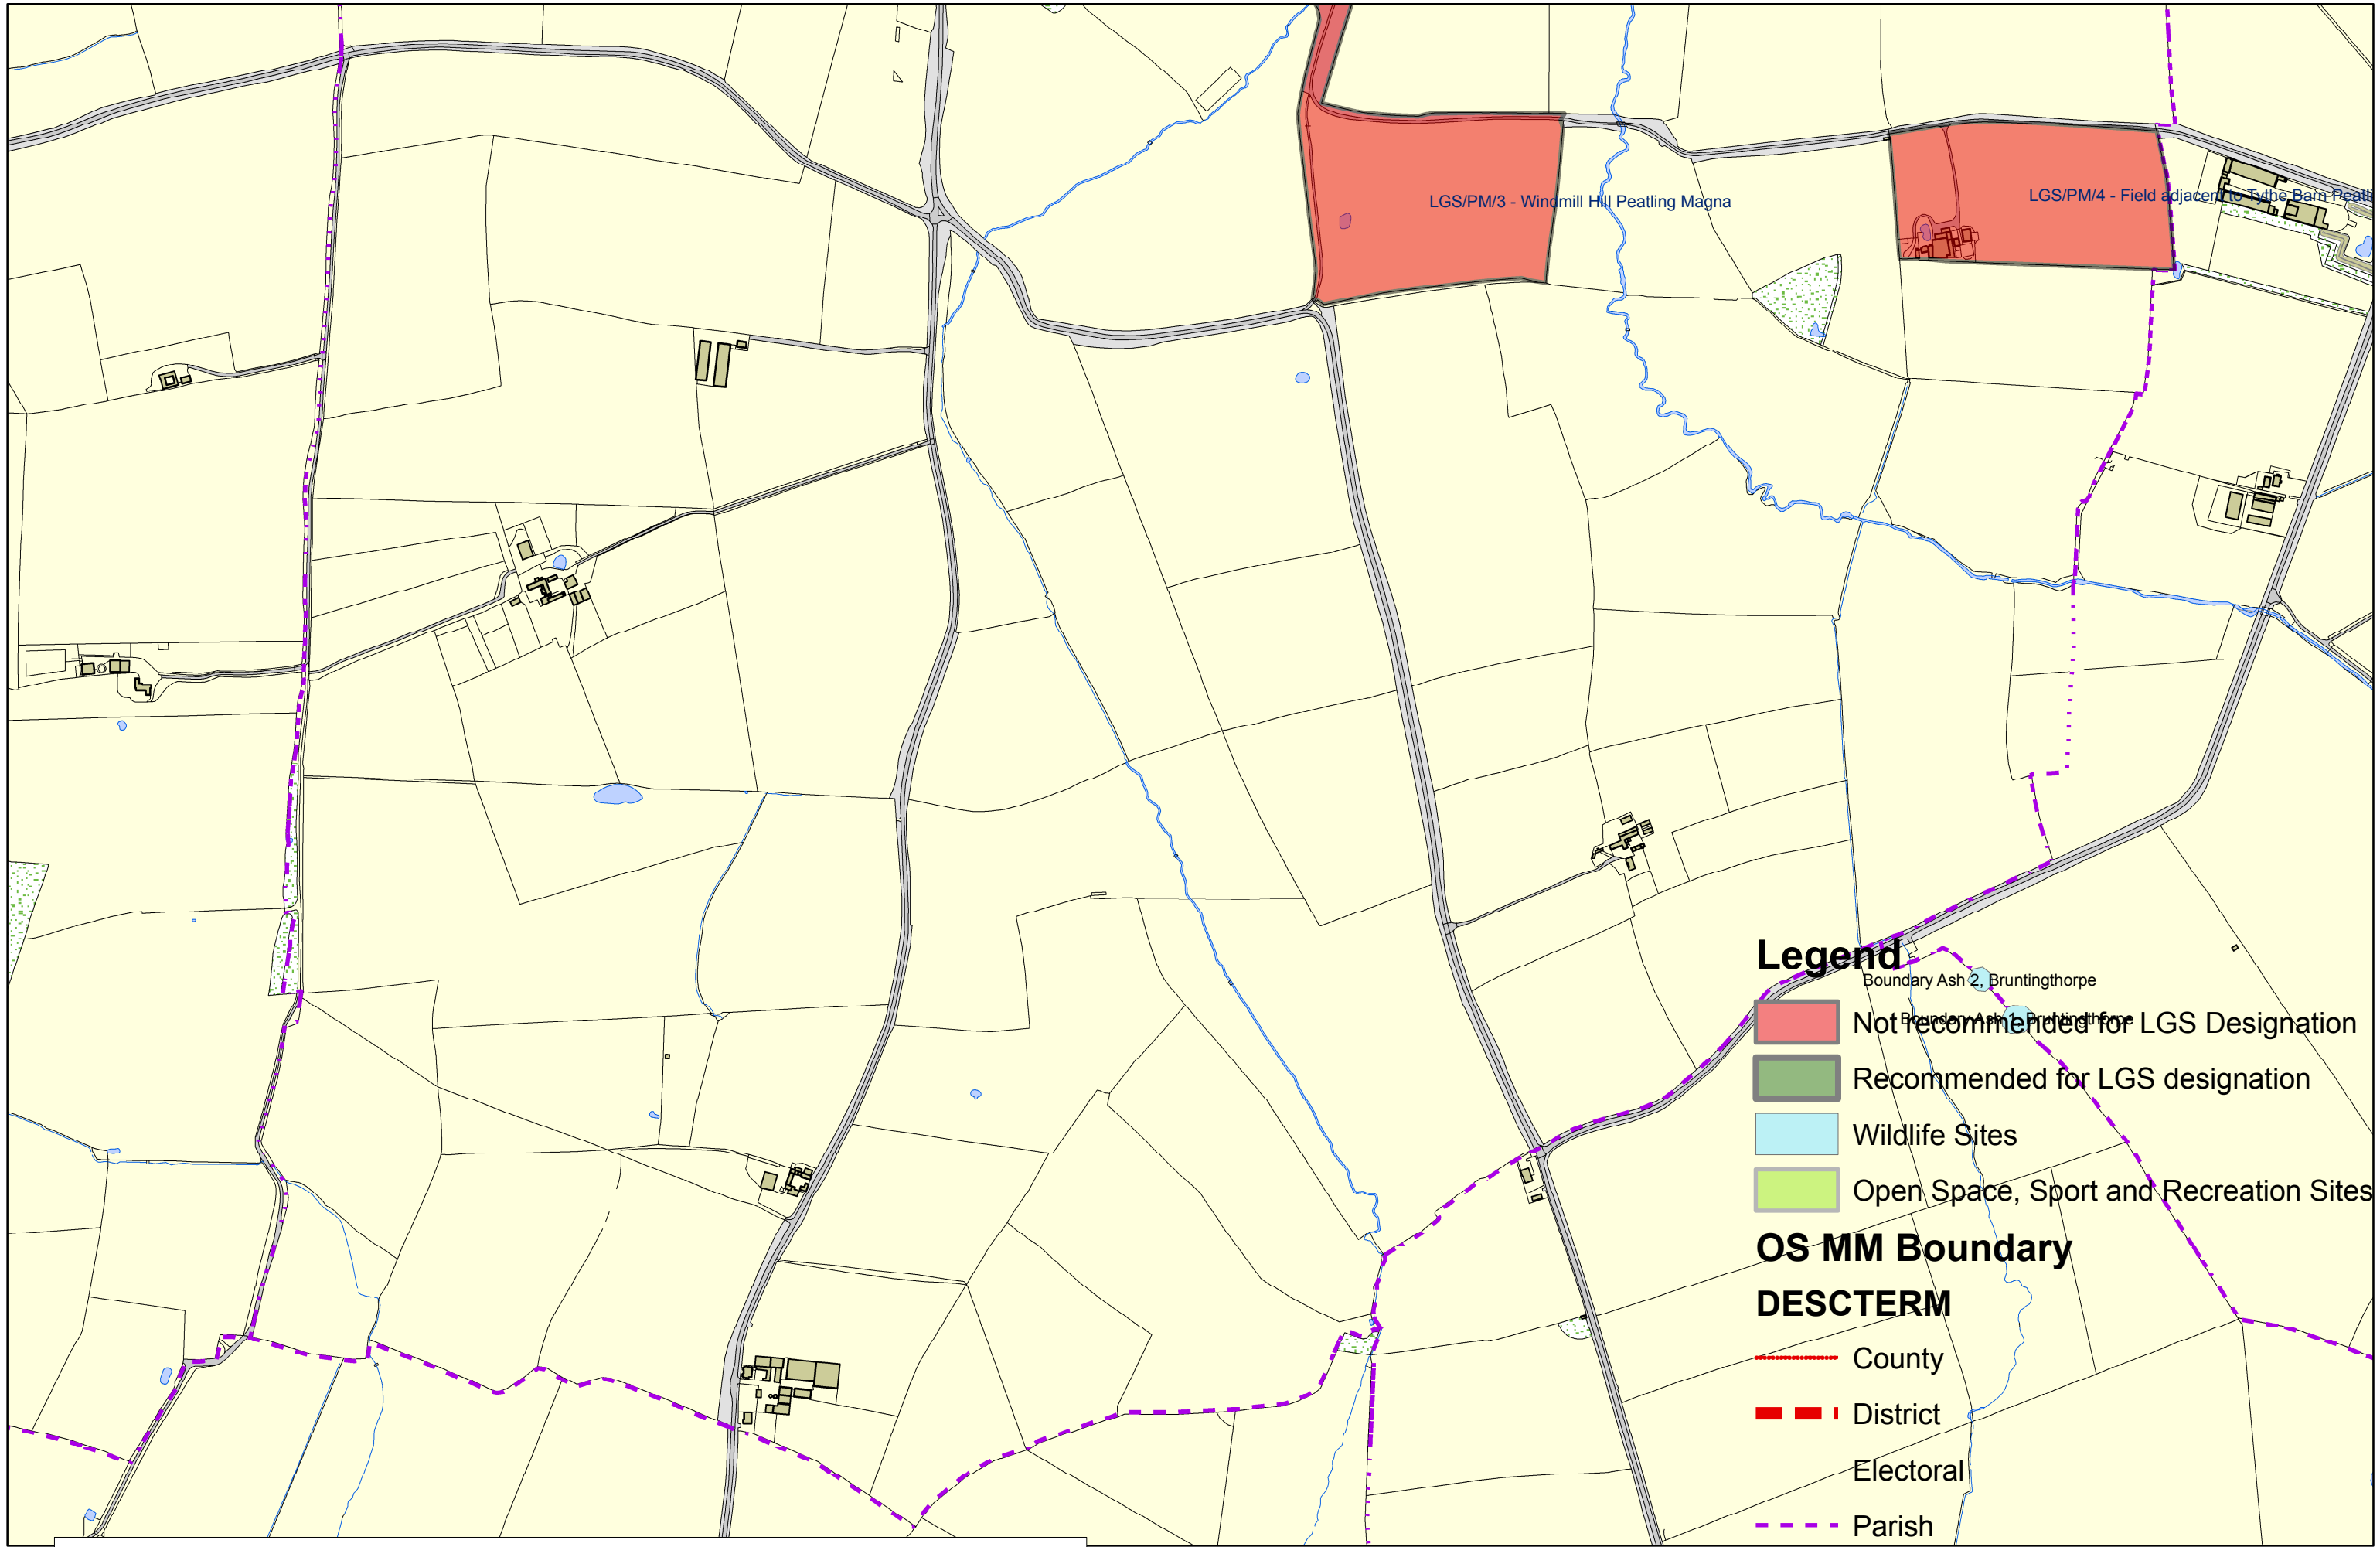

Peatling Magna OSSR sites, LGS sites and Wildlife Sites
Note the LGS sites are proposals only at Sept 2015

Legend

- Not recommended for LGS Designation
- Recommended for LGS designation
- Wildlife Sites
- Open Space, Sport and Recreation Sites

OS MM Boundary

DESCTERM

- County
- District
- Electoral
- Parish