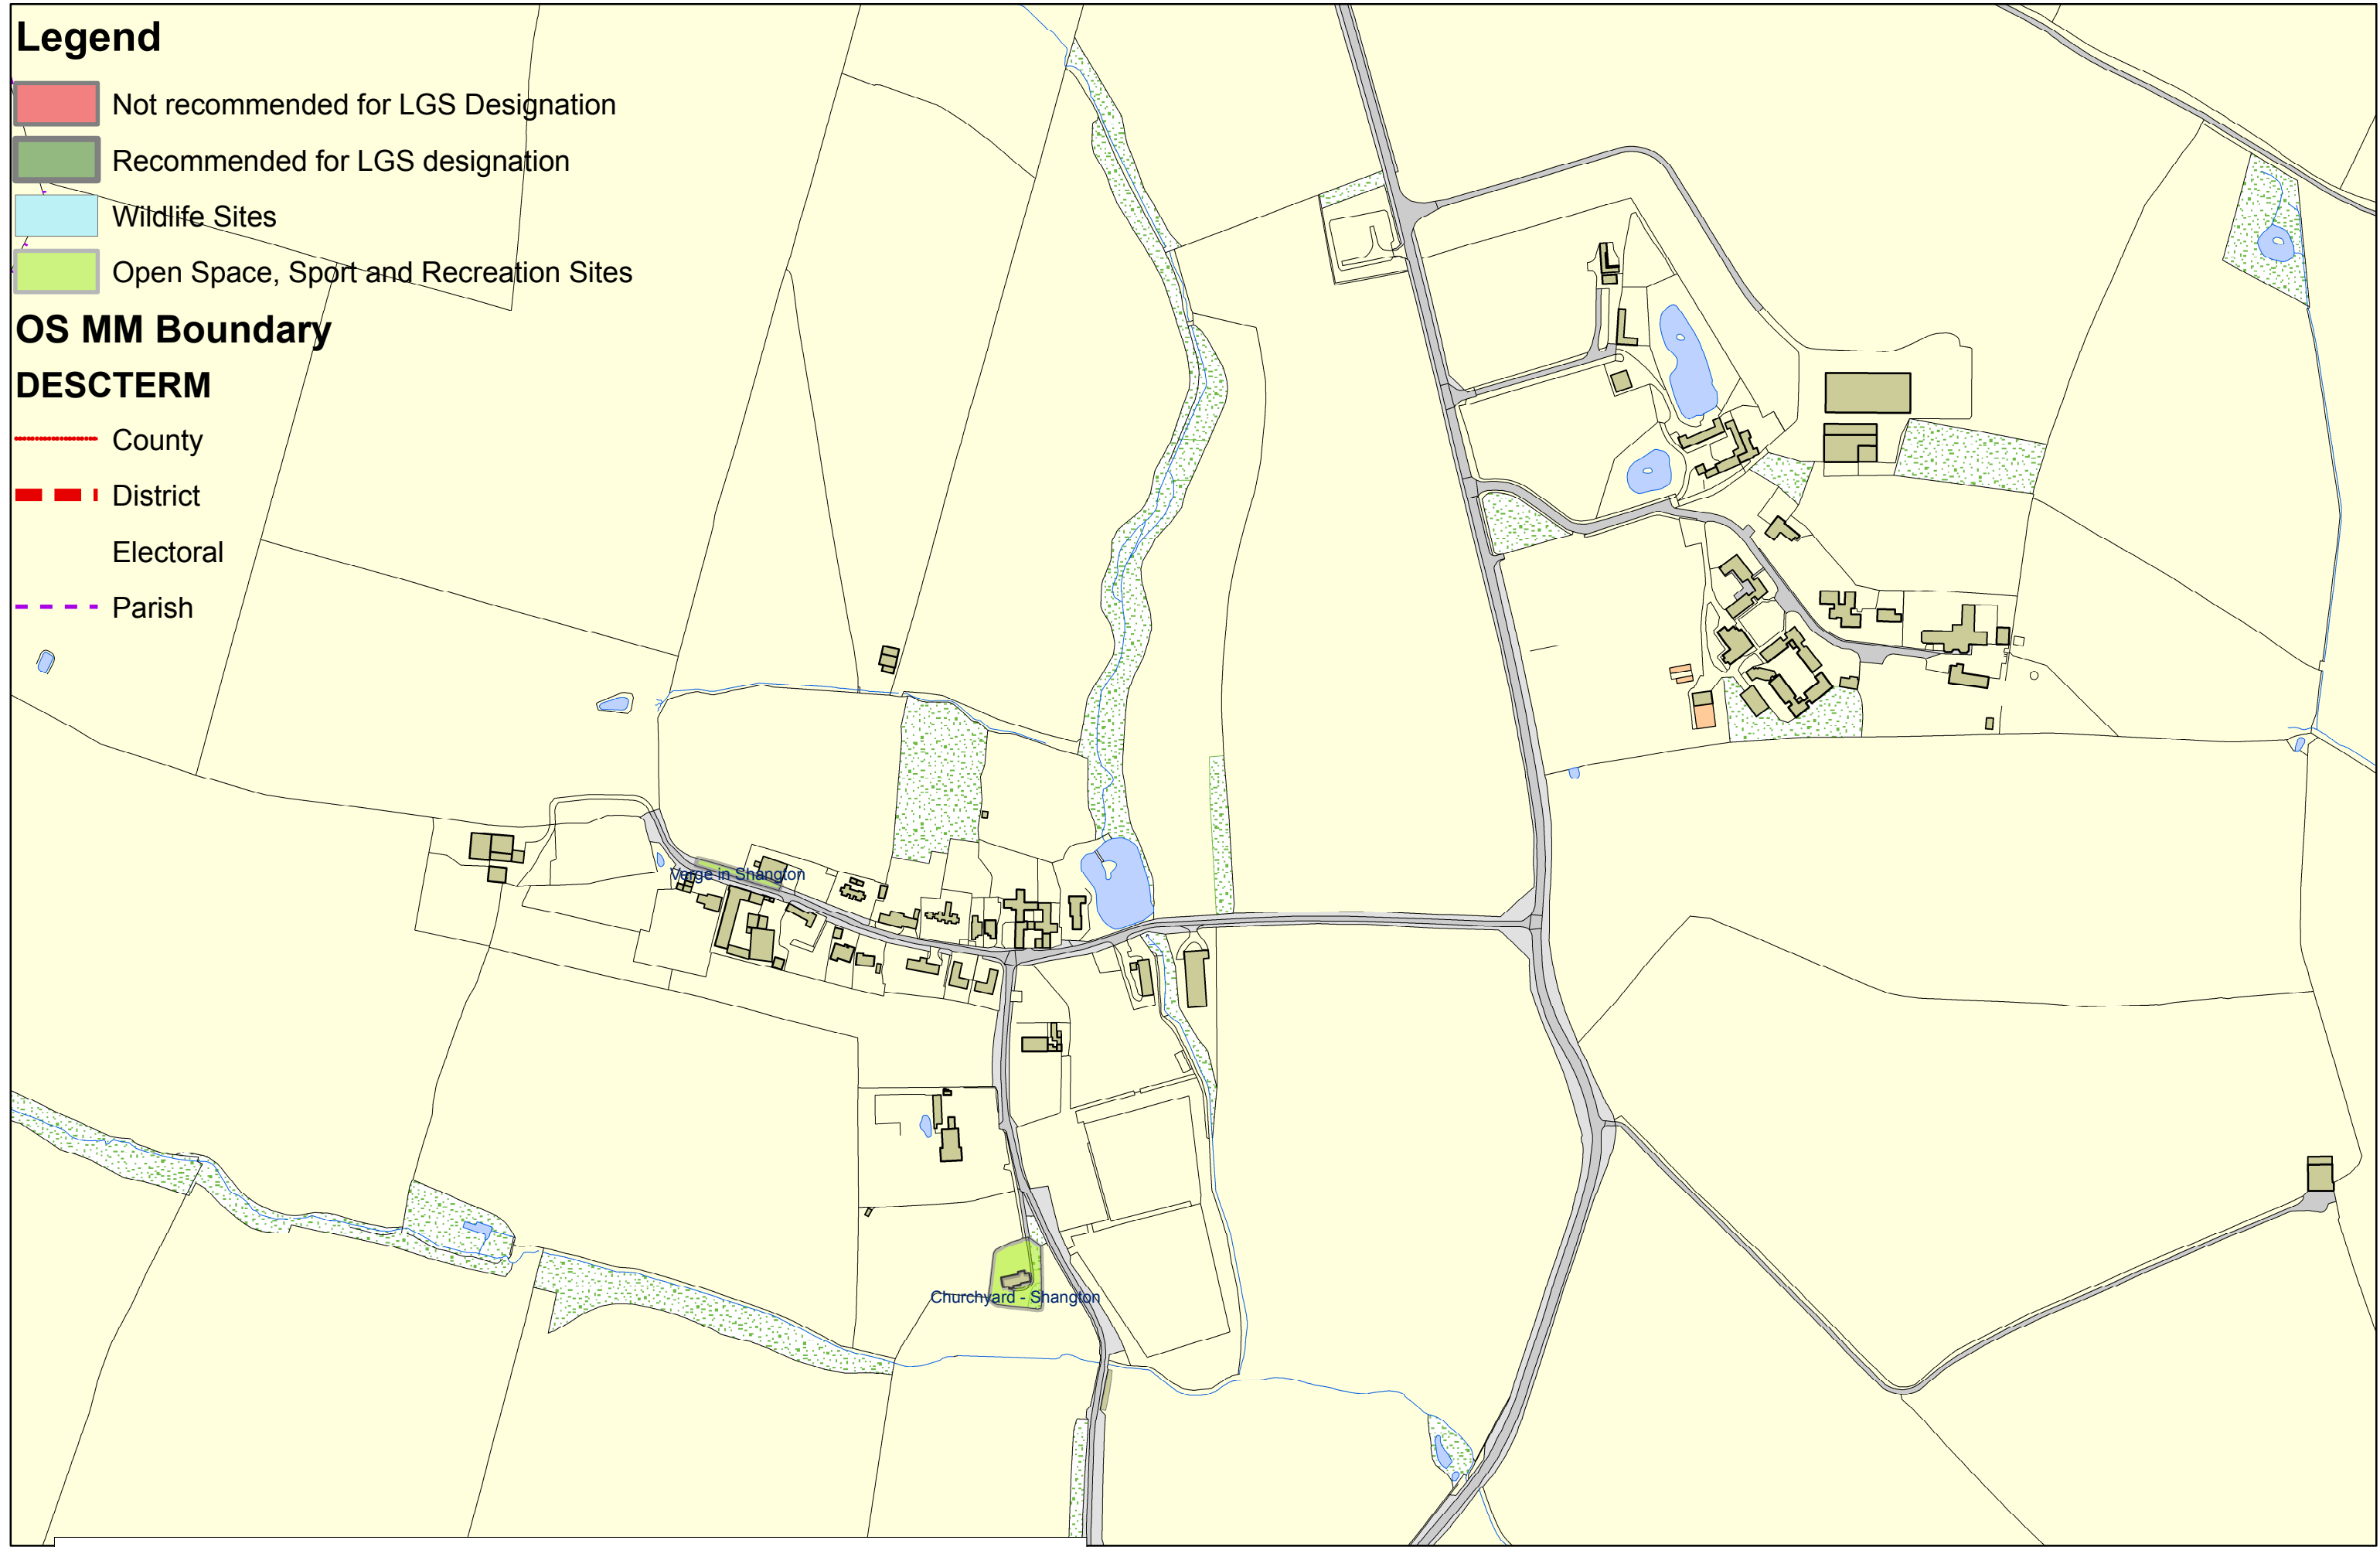

Shangton OSSR sites, LGS sites and Wildlife Sites

Note the LGS sites are proposals only at Sept 2015

Legend

- Not recommended for LGS Designation
- Recommended for LGS designation
- Wildlife Sites
- Open Space, Sport and Recreation Sites

OS MM Boundary

DESCTERM

- County
- District
- Electoral
- Parish