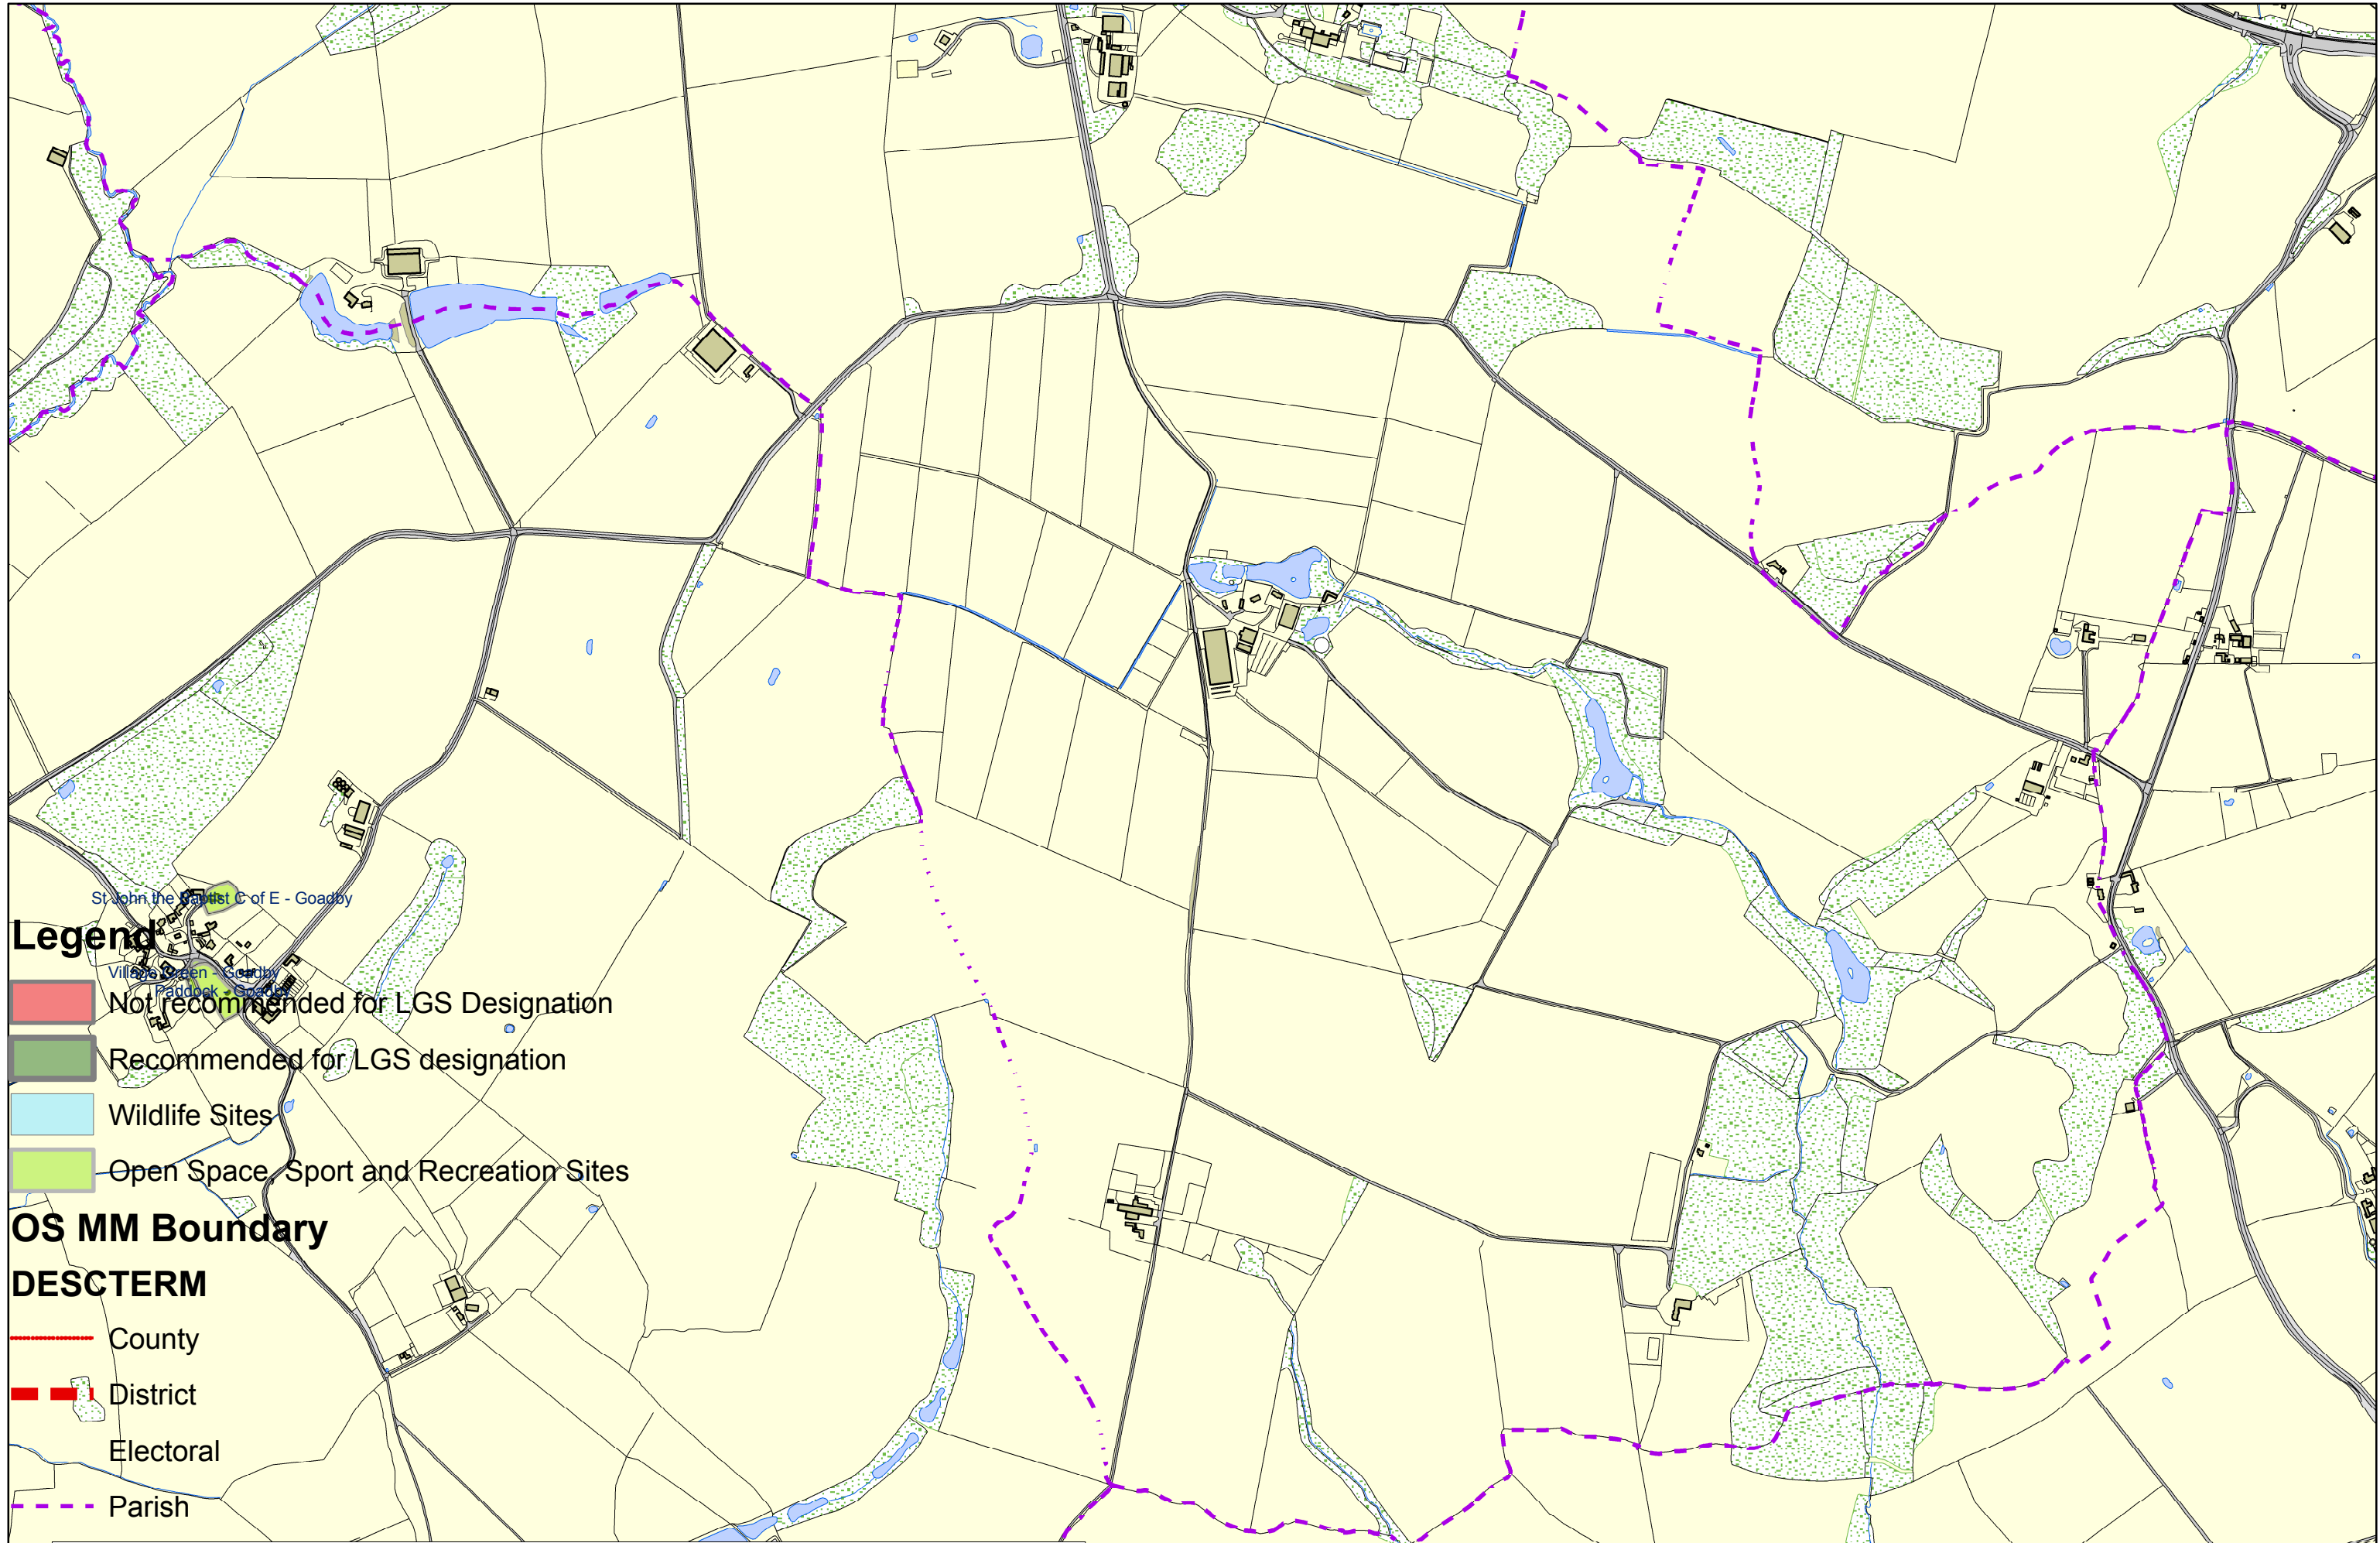

Tugby and Keythorpe OSSR sites, LGS sites and Wildlife Sites

Note the LGS sites are proposals only at Sept 2015

Legend

- Not recommended for LGS Designation
- Recommended for LGS designation
- Wildlife Sites
- Open Space, Sport and Recreation Sites

OS MM Boundary

DESCTERM

- County
- District
- Electoral
- Parish