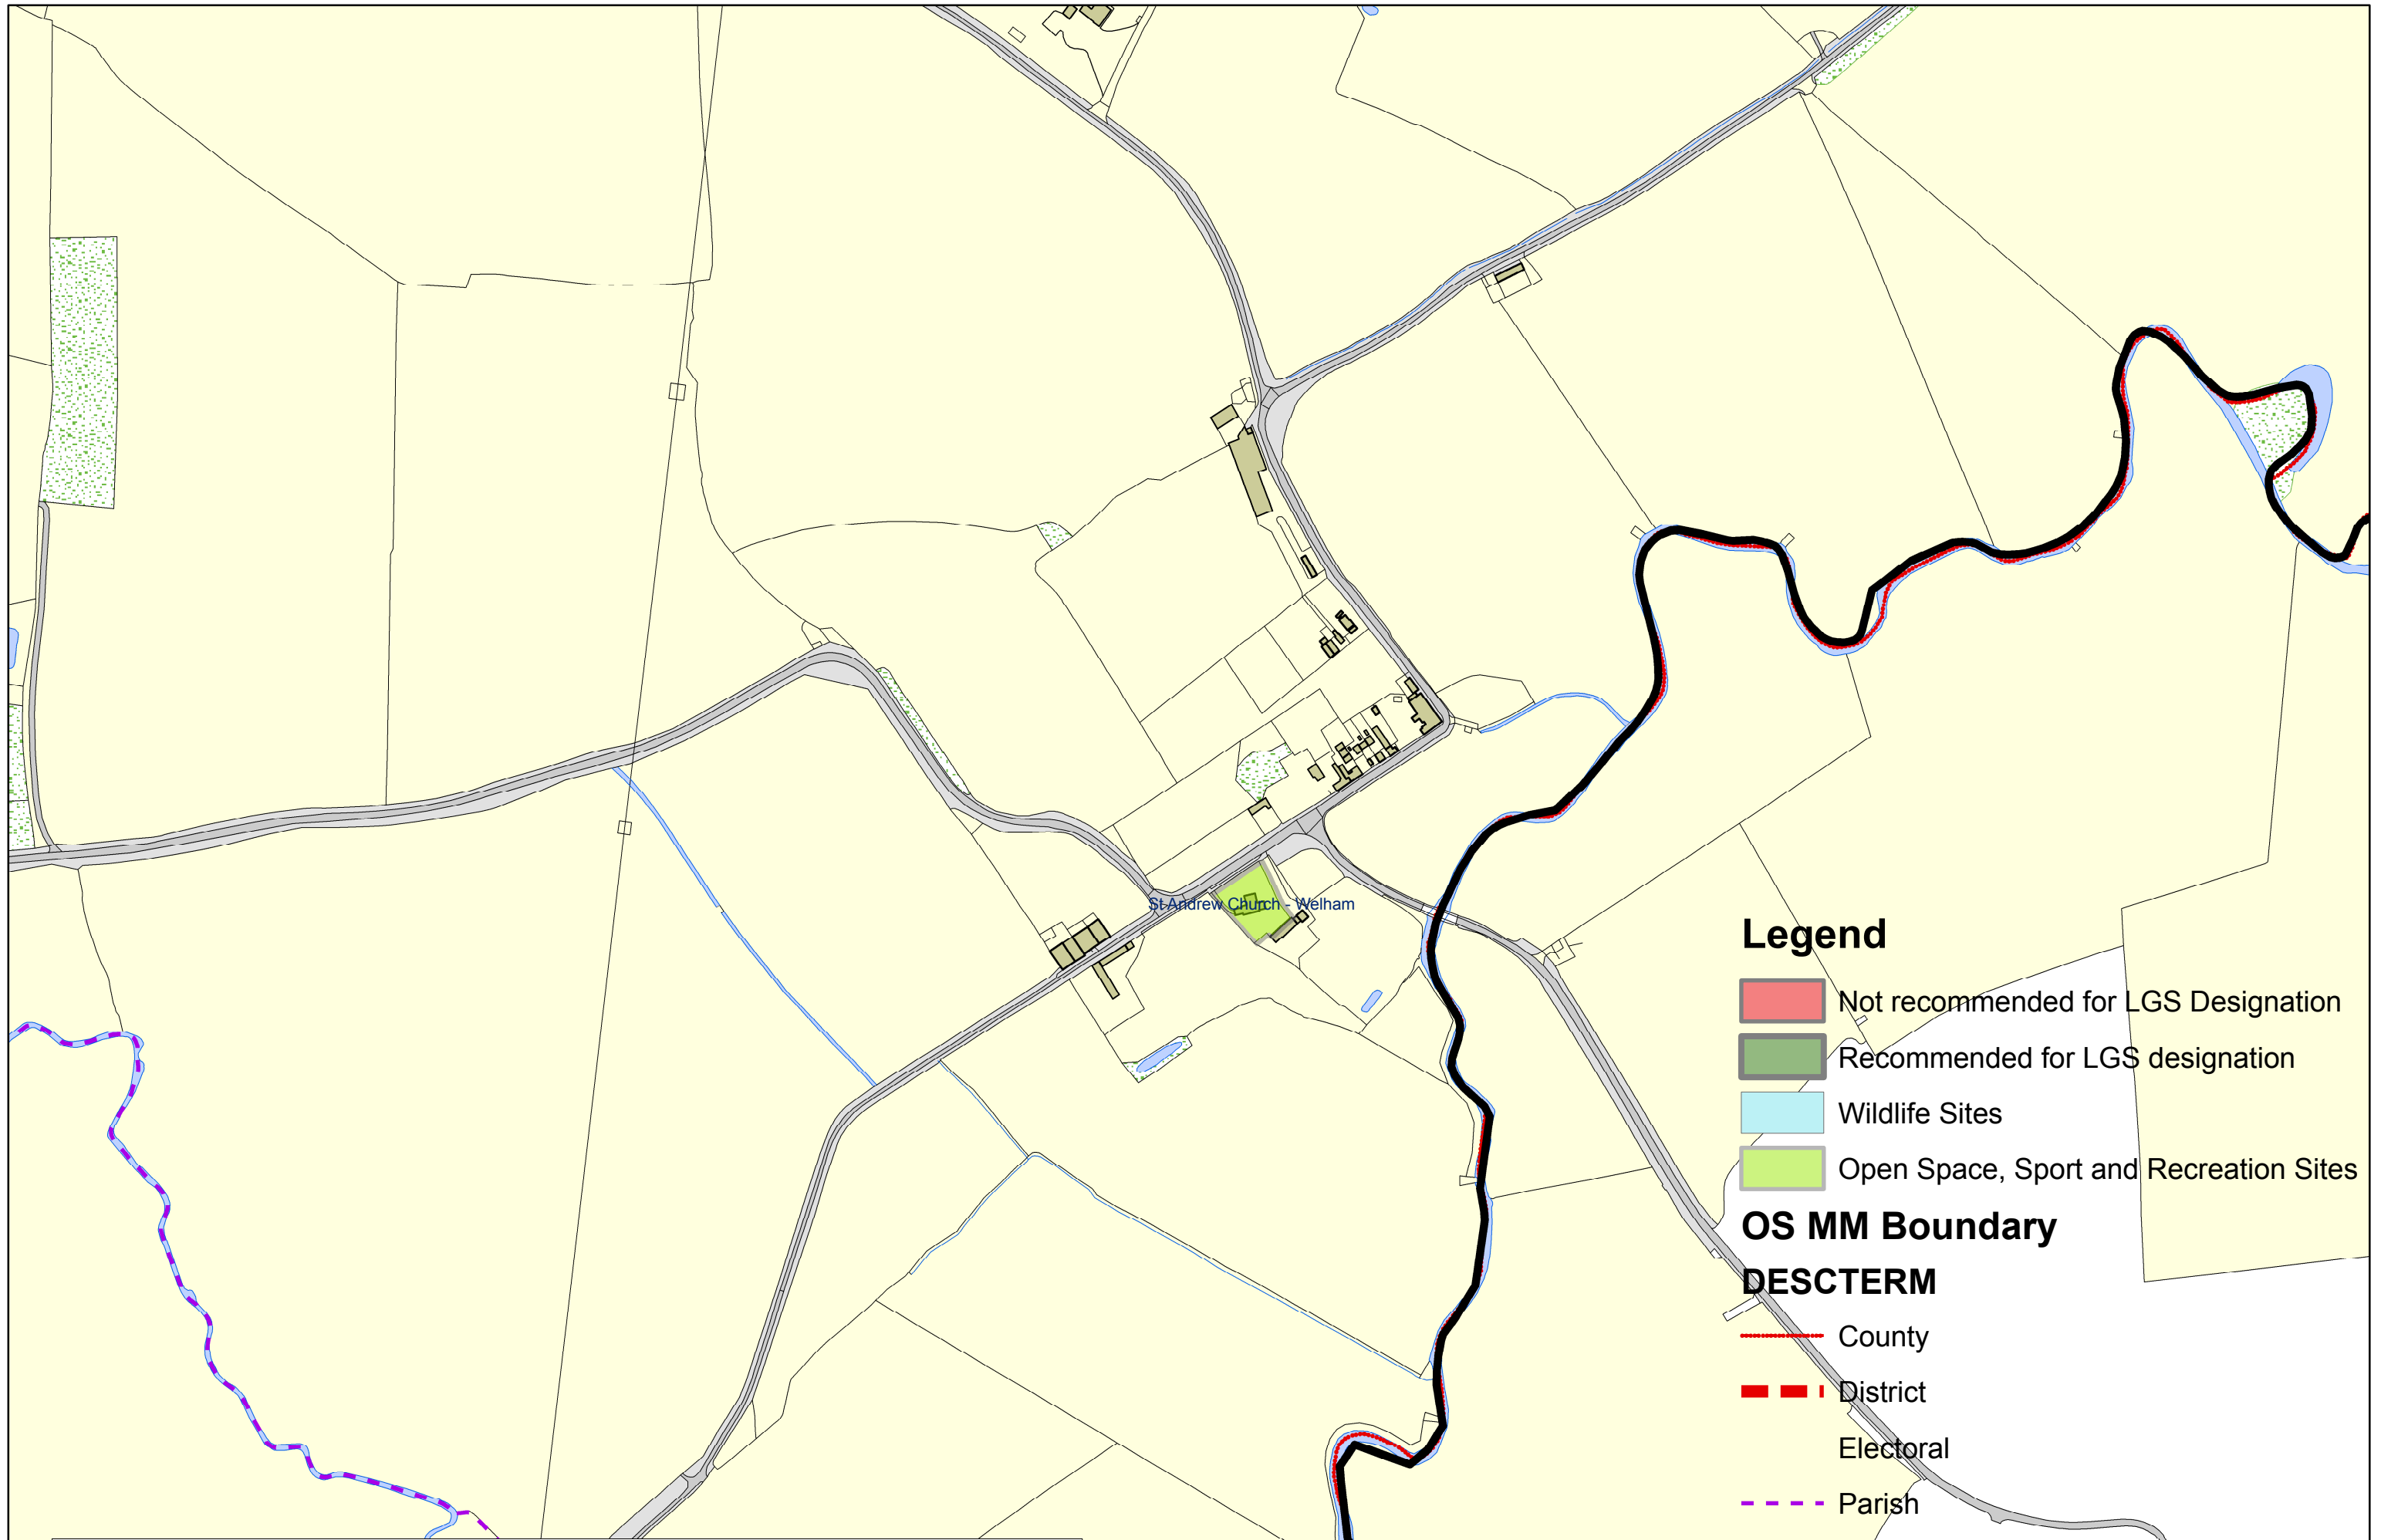

Welham OSSR sites, LGS sites and Wildlife Sites
Note the LGS sites are proposals only at Sept 2015

Legend

- Not recommended for LGS Designation
- Recommended for LGS designation
- Wildlife Sites
- Open Space, Sport and Recreation Sites

OS MM Boundary

DESCTERM

- County
- District
- Electoral
- Parish