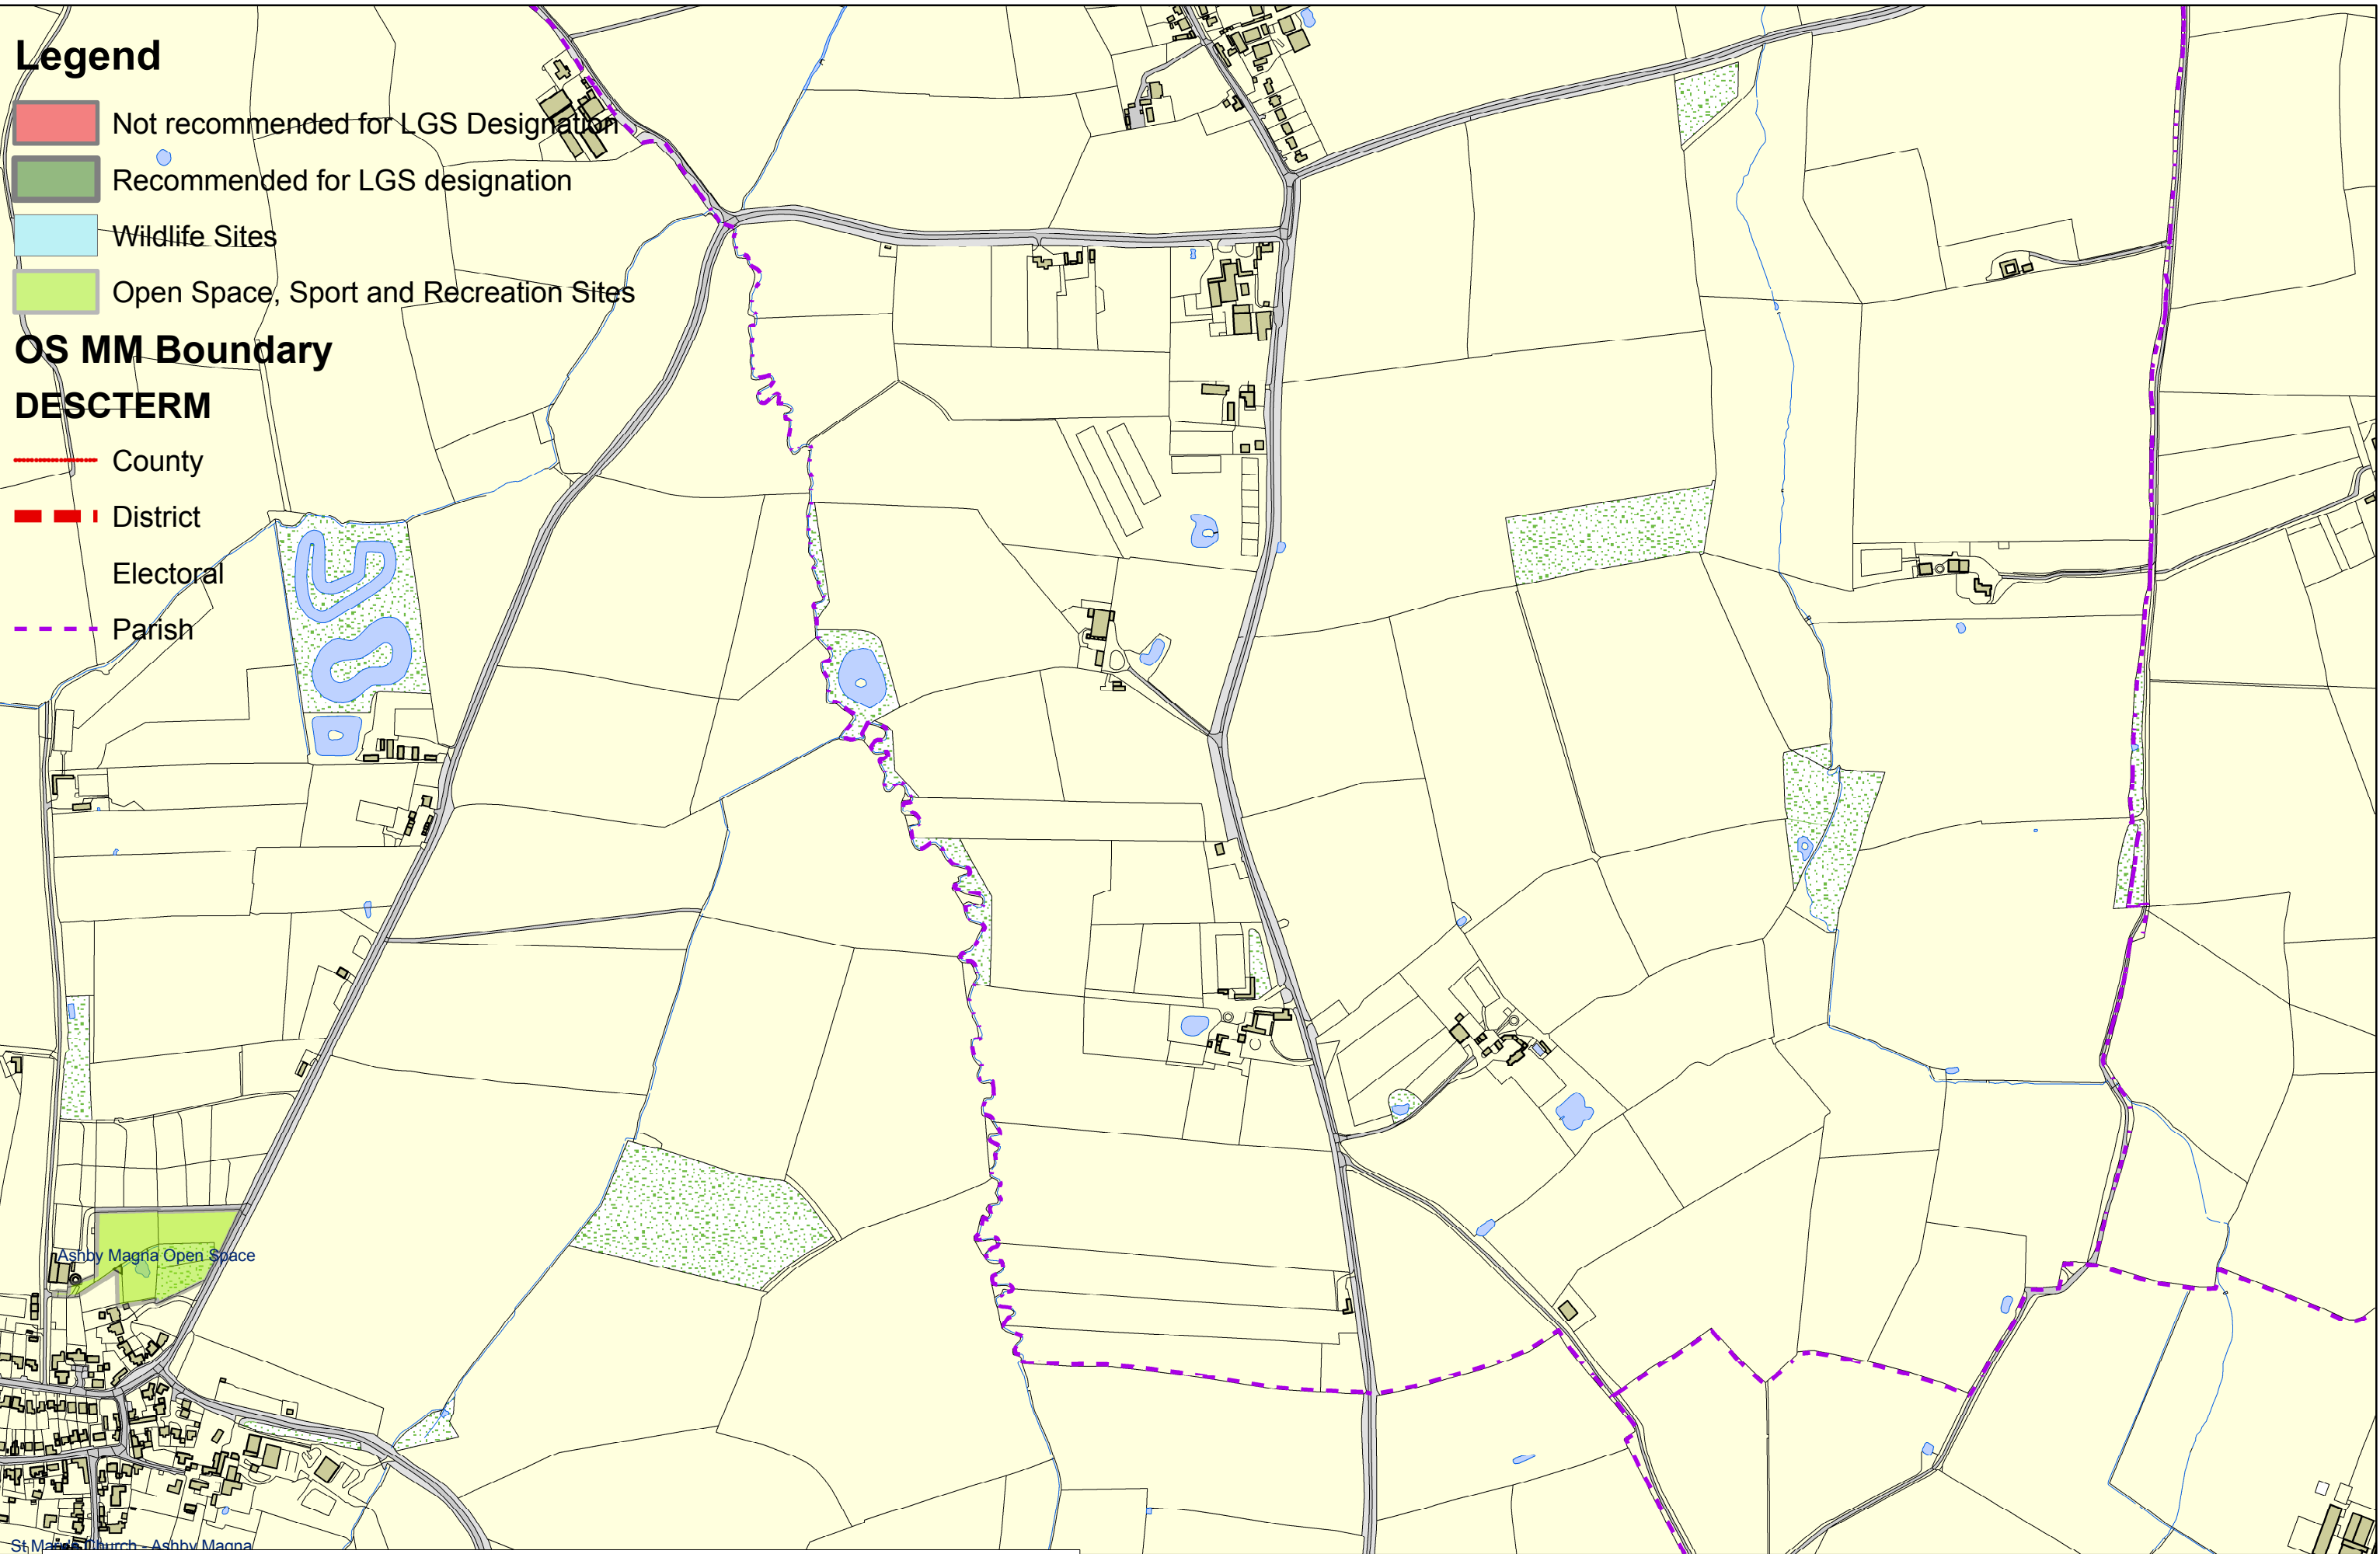

Willoughby Waterleys OSSR sites, LGS sites and Wildlife Sites

Note the LGS sites are proposals only at Sept 2015

Legend

- Not recommended for LGS Designation
- Recommended for LGS designation
- Wildlife Sites
- Open Space, Sport and Recreation Sites

OS MM Boundary

DESCTERM

- County
- District
- Electoral
- Parish