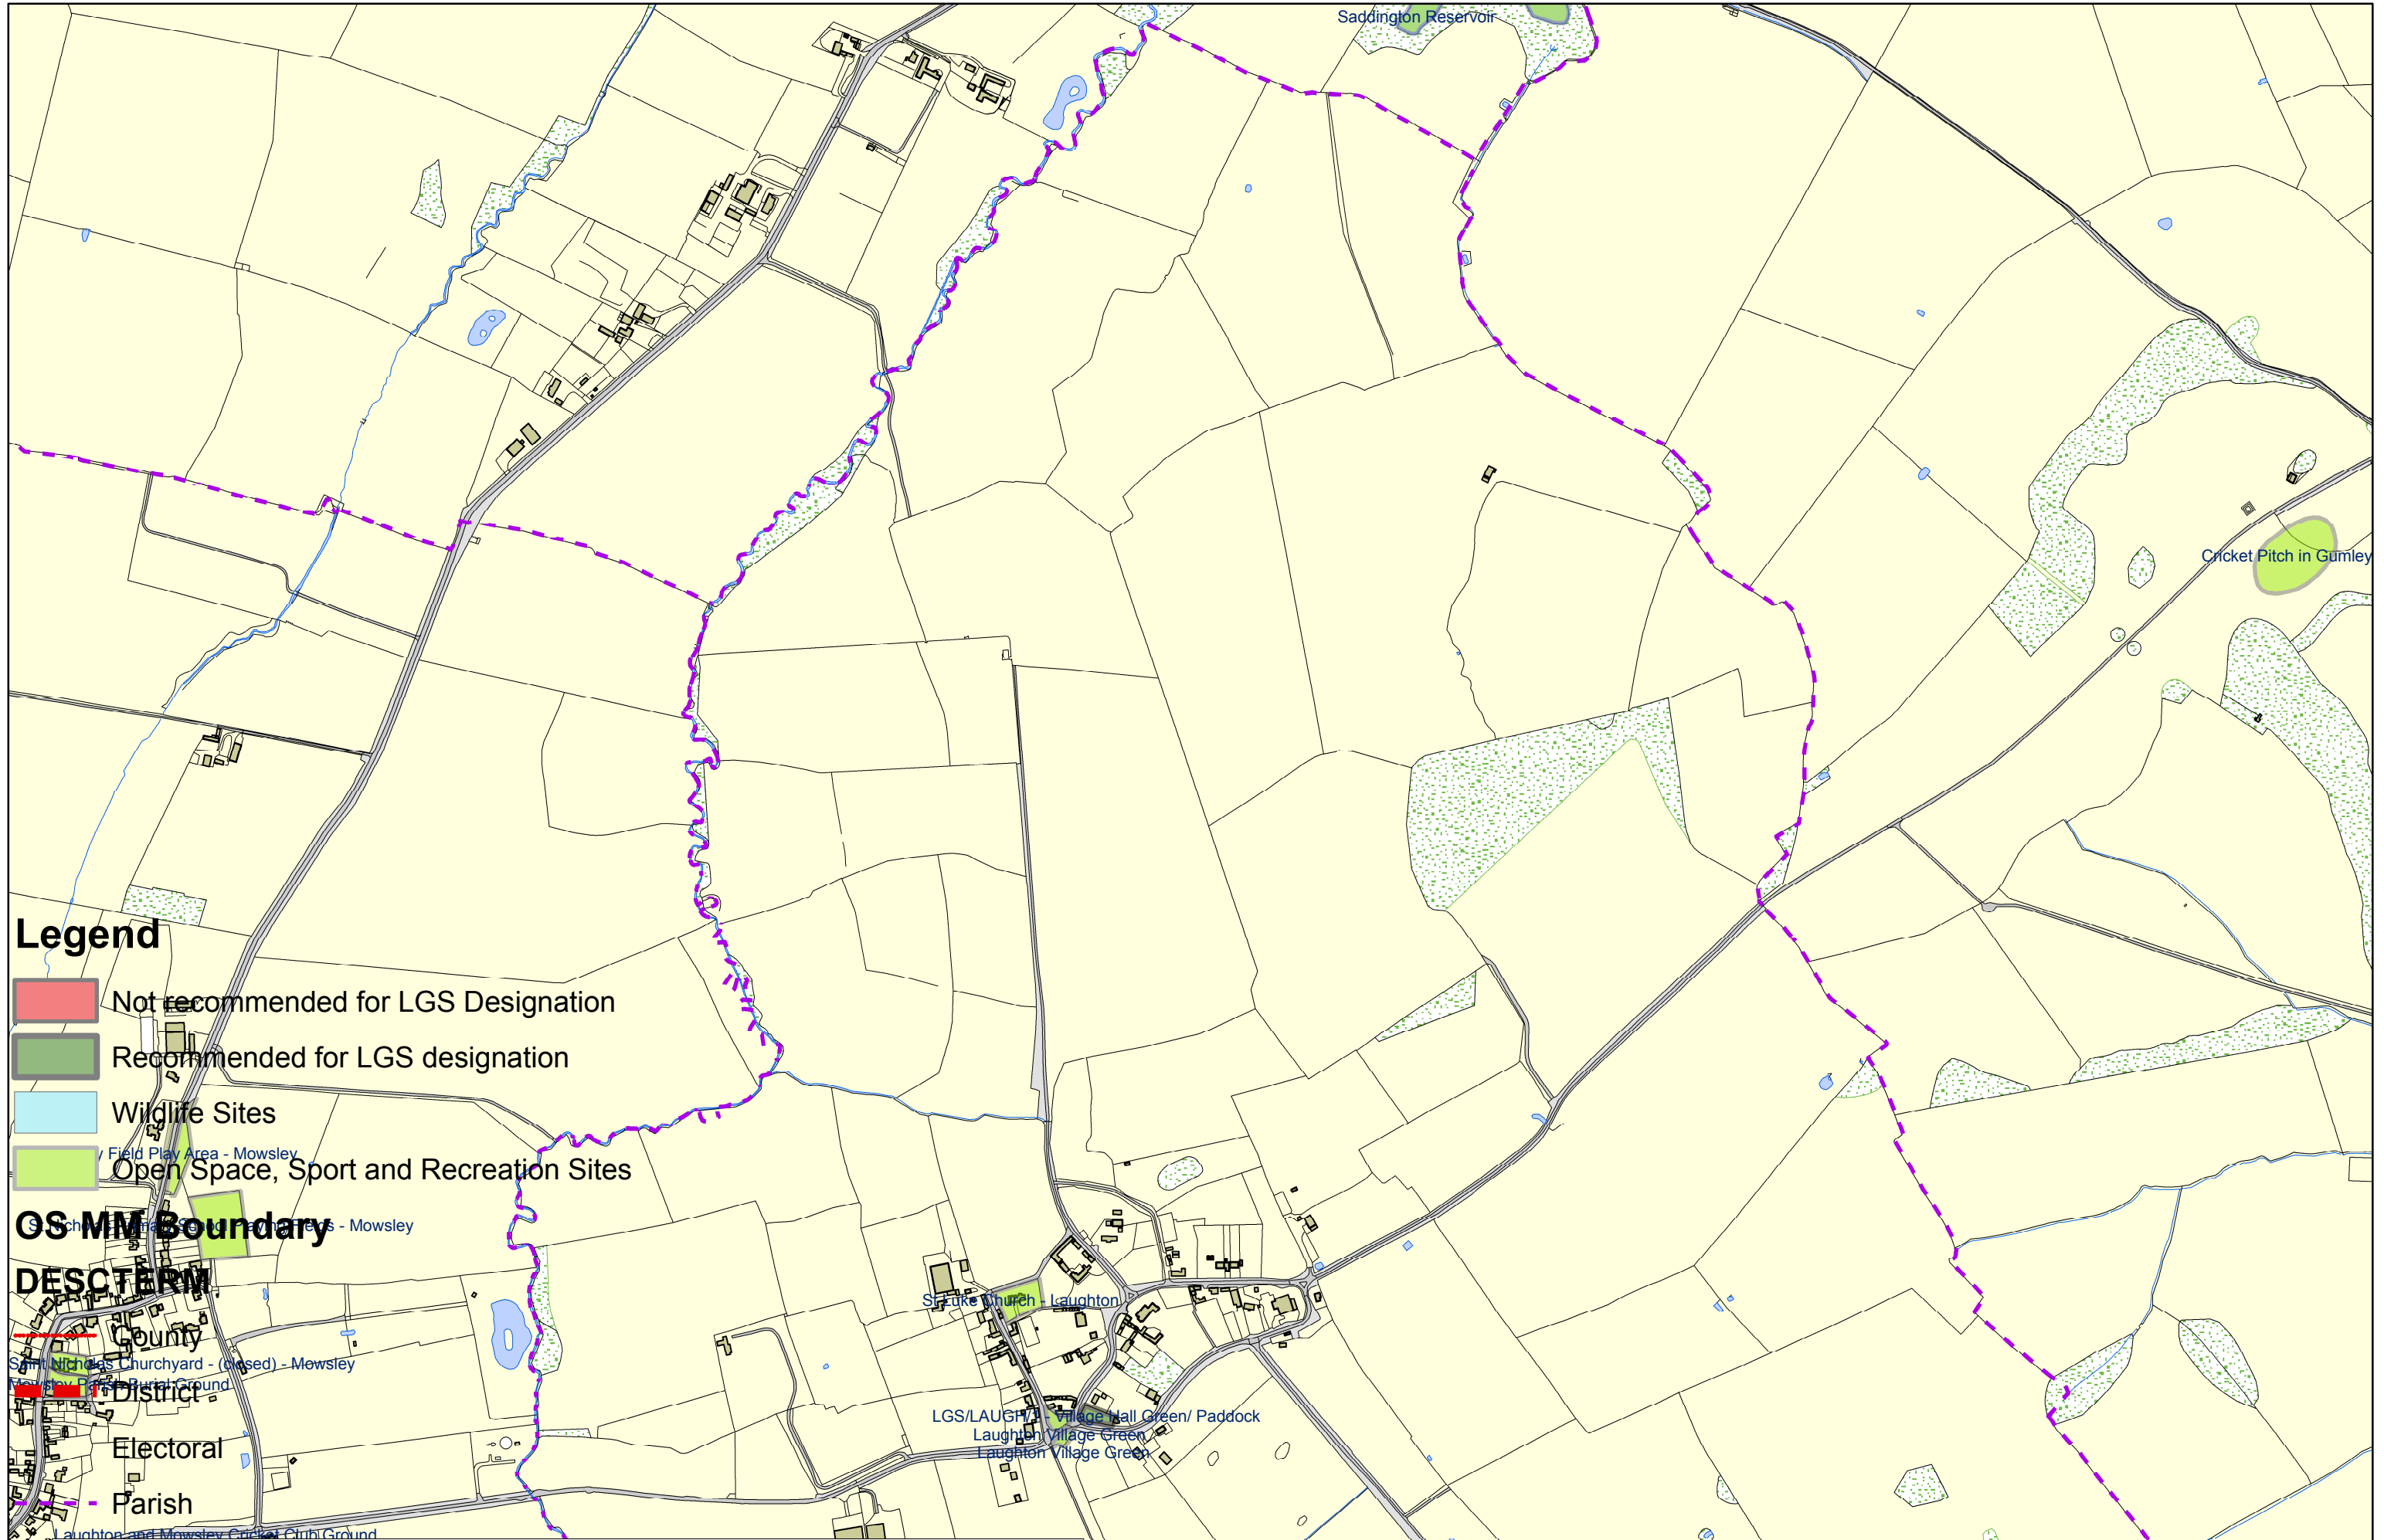

# Laughton OSSR sites, LGS sites and Wildlife Sites

Note the LGS sites are proposals only at Sept 2015

## Legend

- Not recommended for LGS Designation
- Recommended for LGS designation
- Wildlife Sites
- Open Space, Sport and Recreation Sites

## OS MM Boundary

## DESCRIBE

- County
- District
- Electoral
- Parish