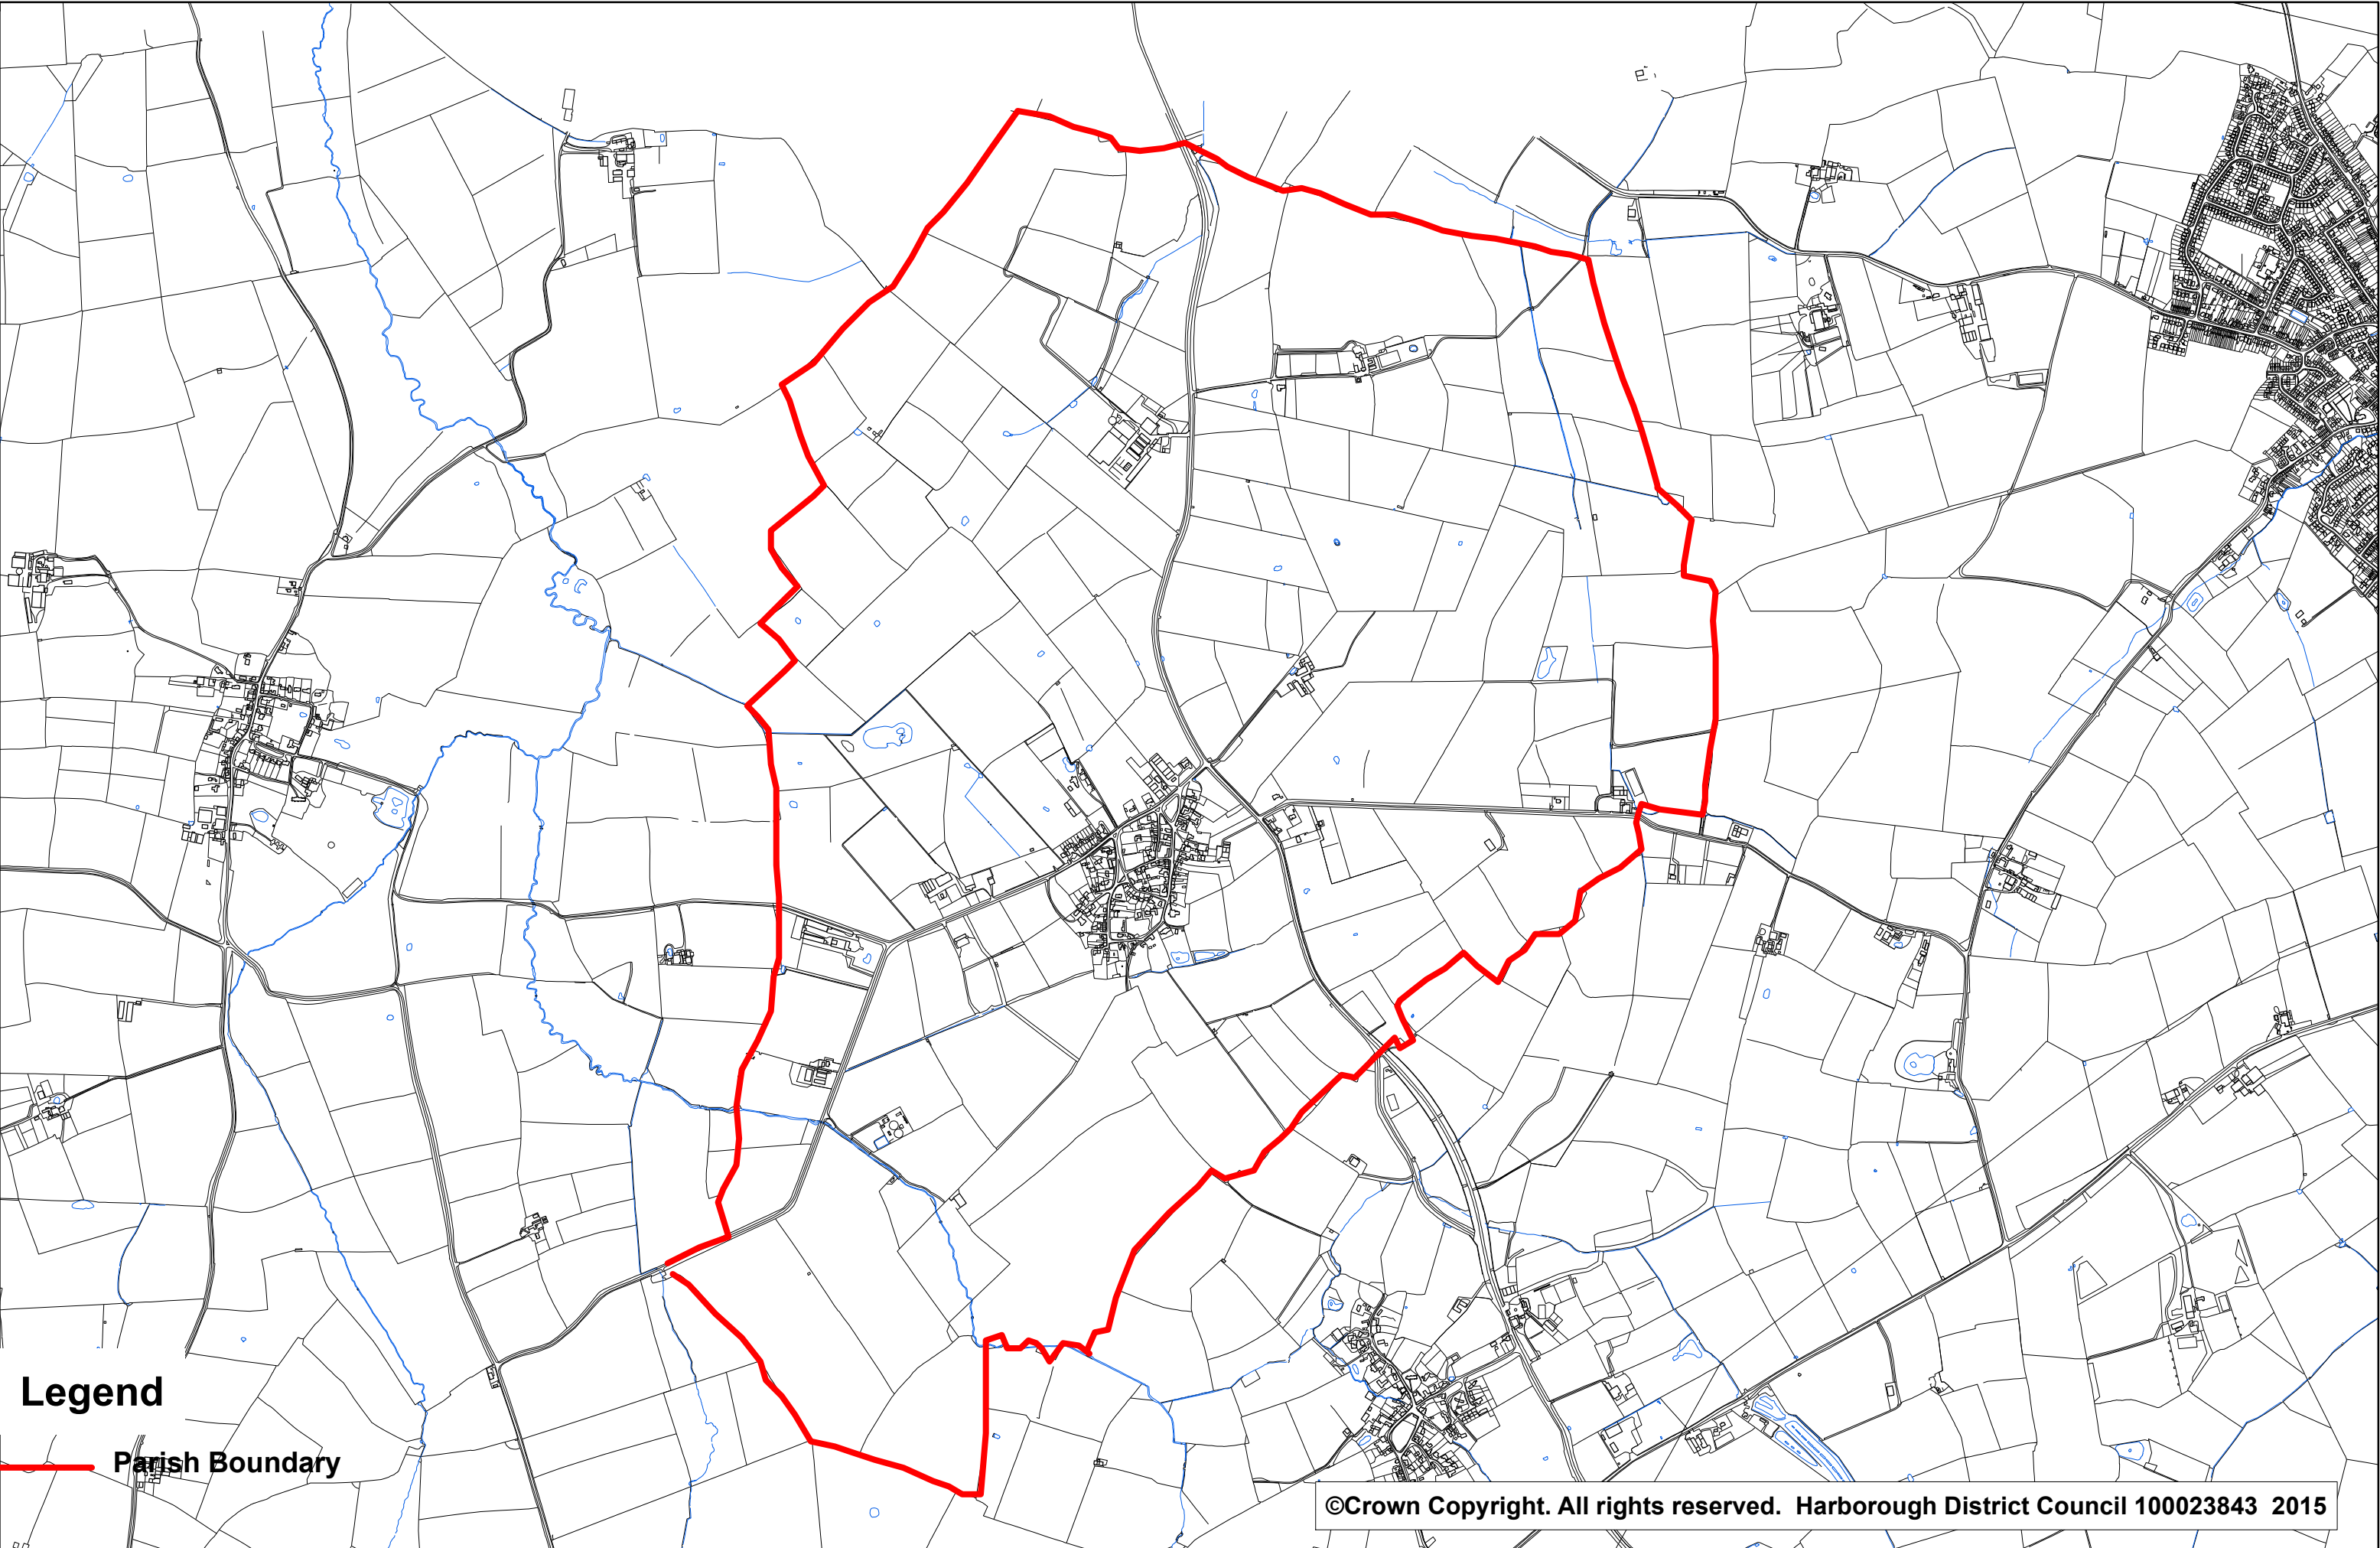

Arnesby Neighbourhood Area Boundary

Legend

 Parish Boundary