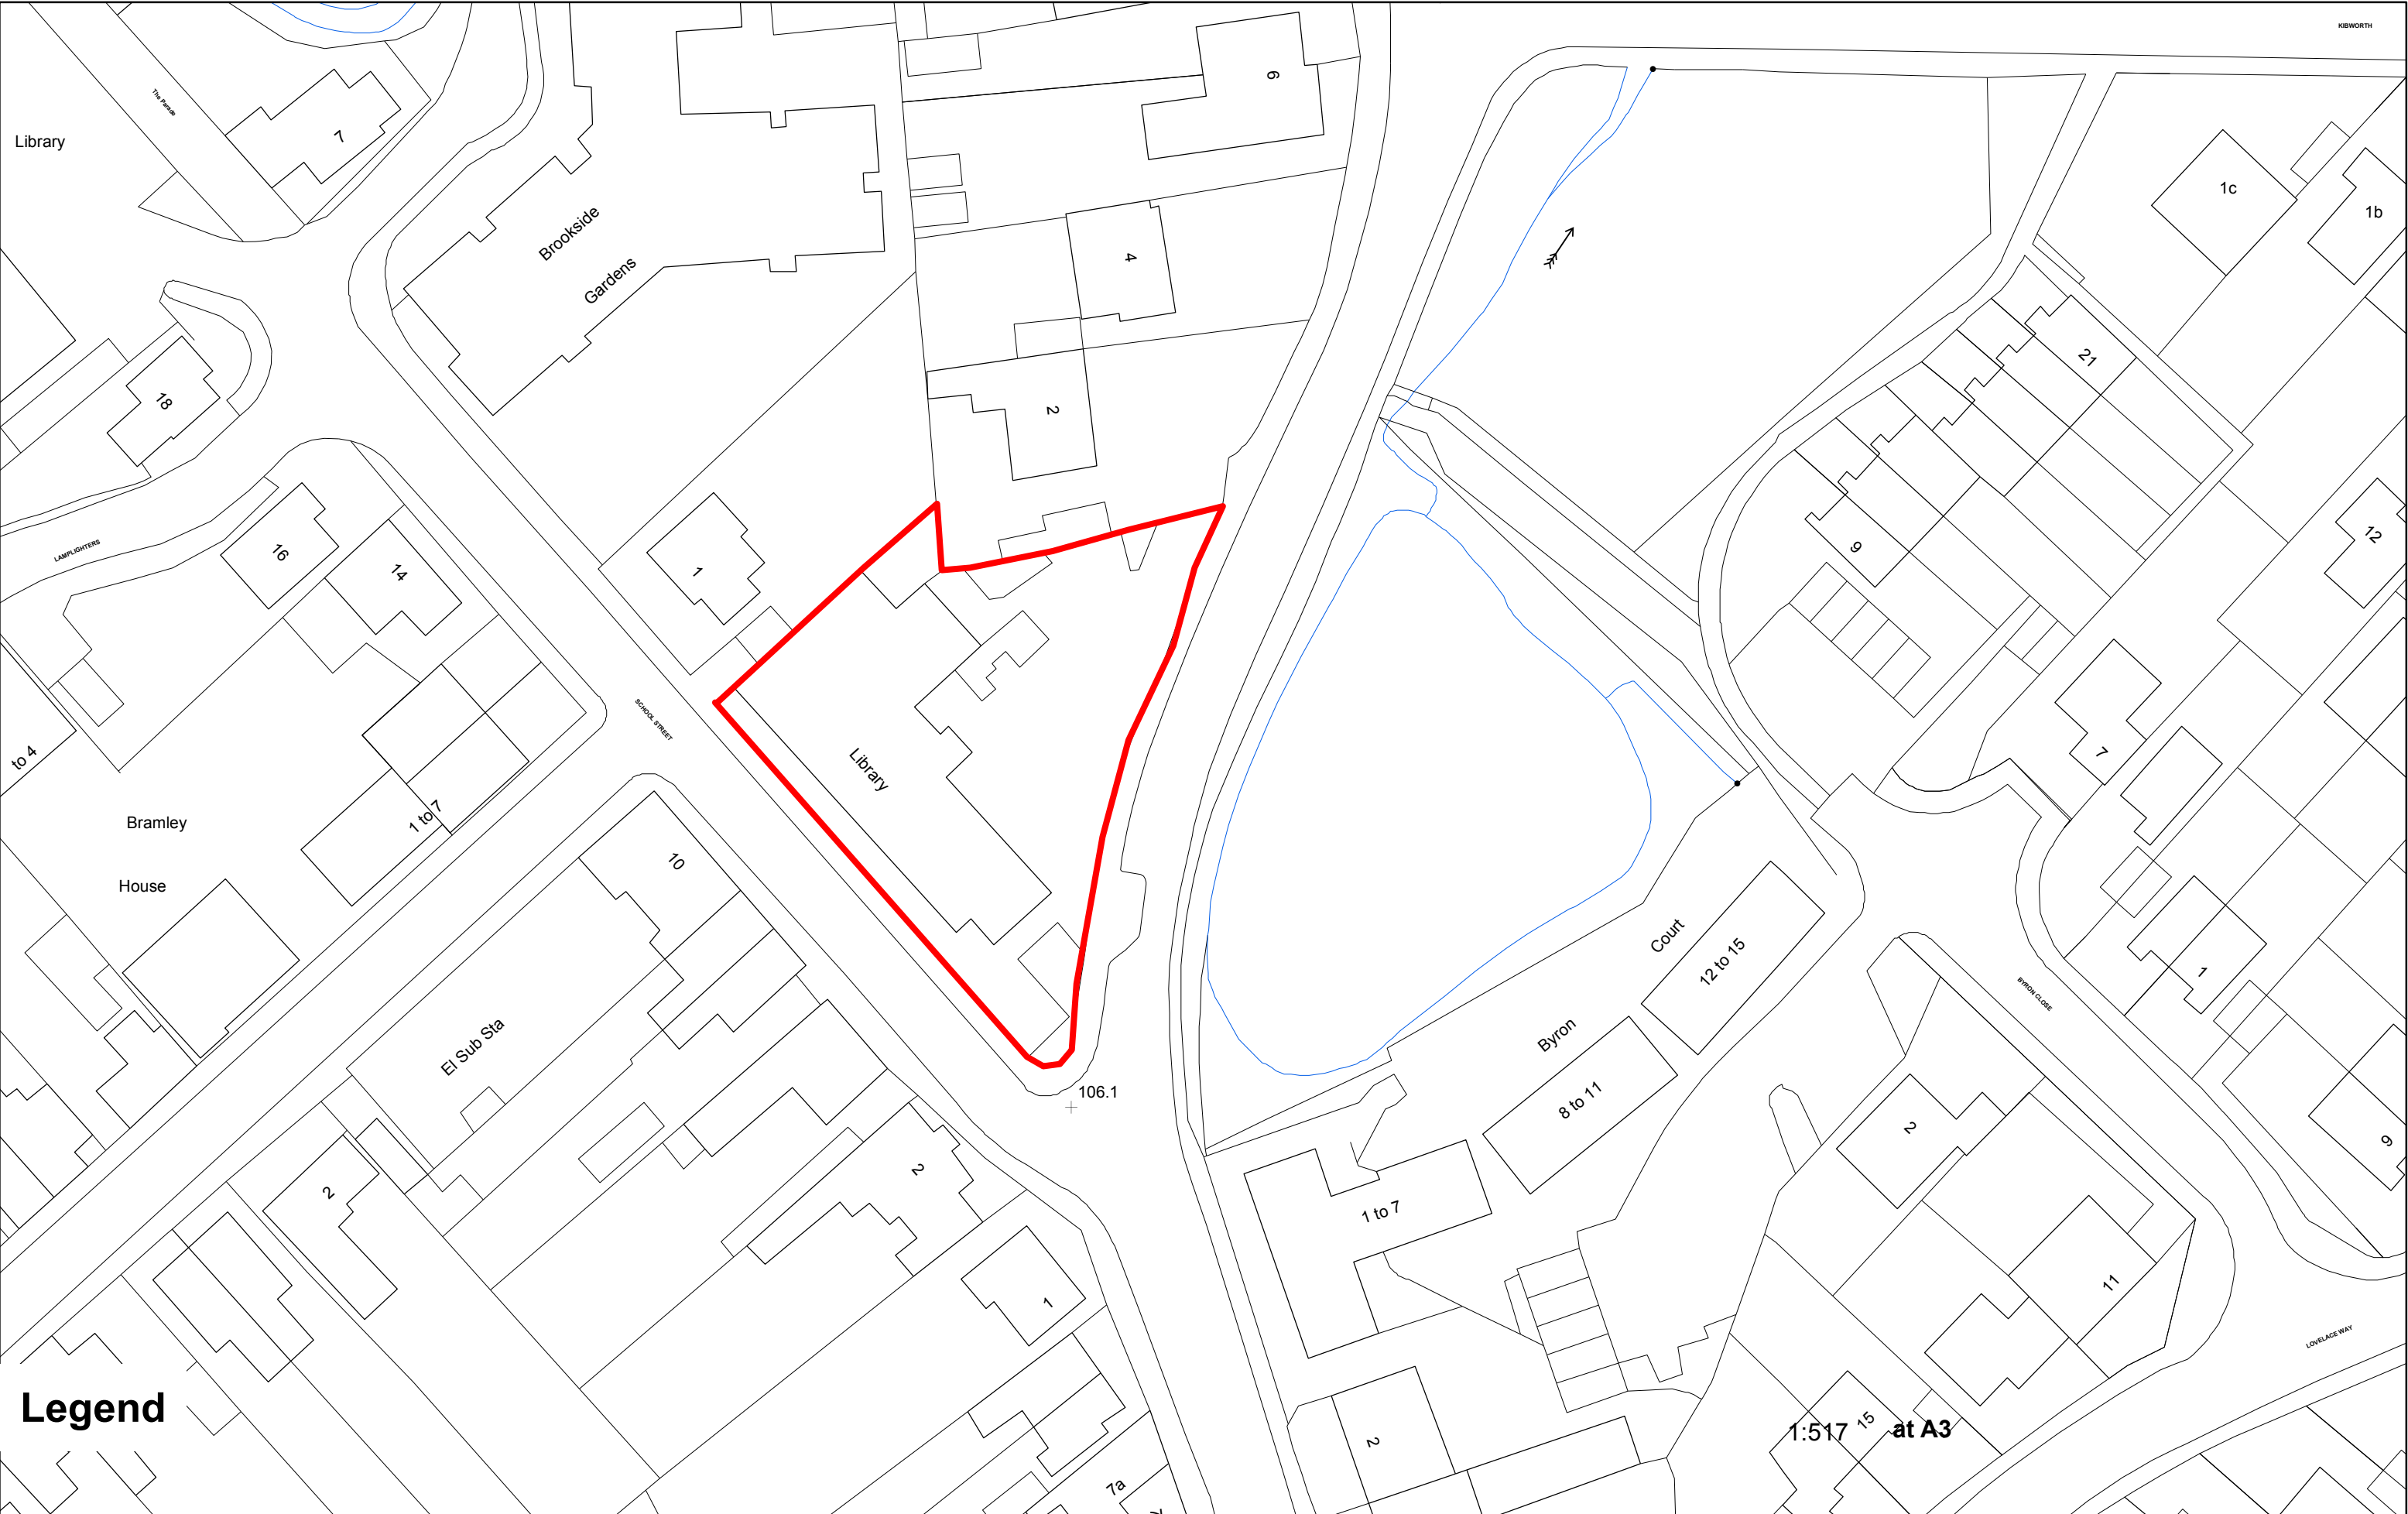

Community Library, Fleckney

Listed as an Asset of Community Value 20/6/2017

KIBWORTH

Legend

1:517 15 at A3