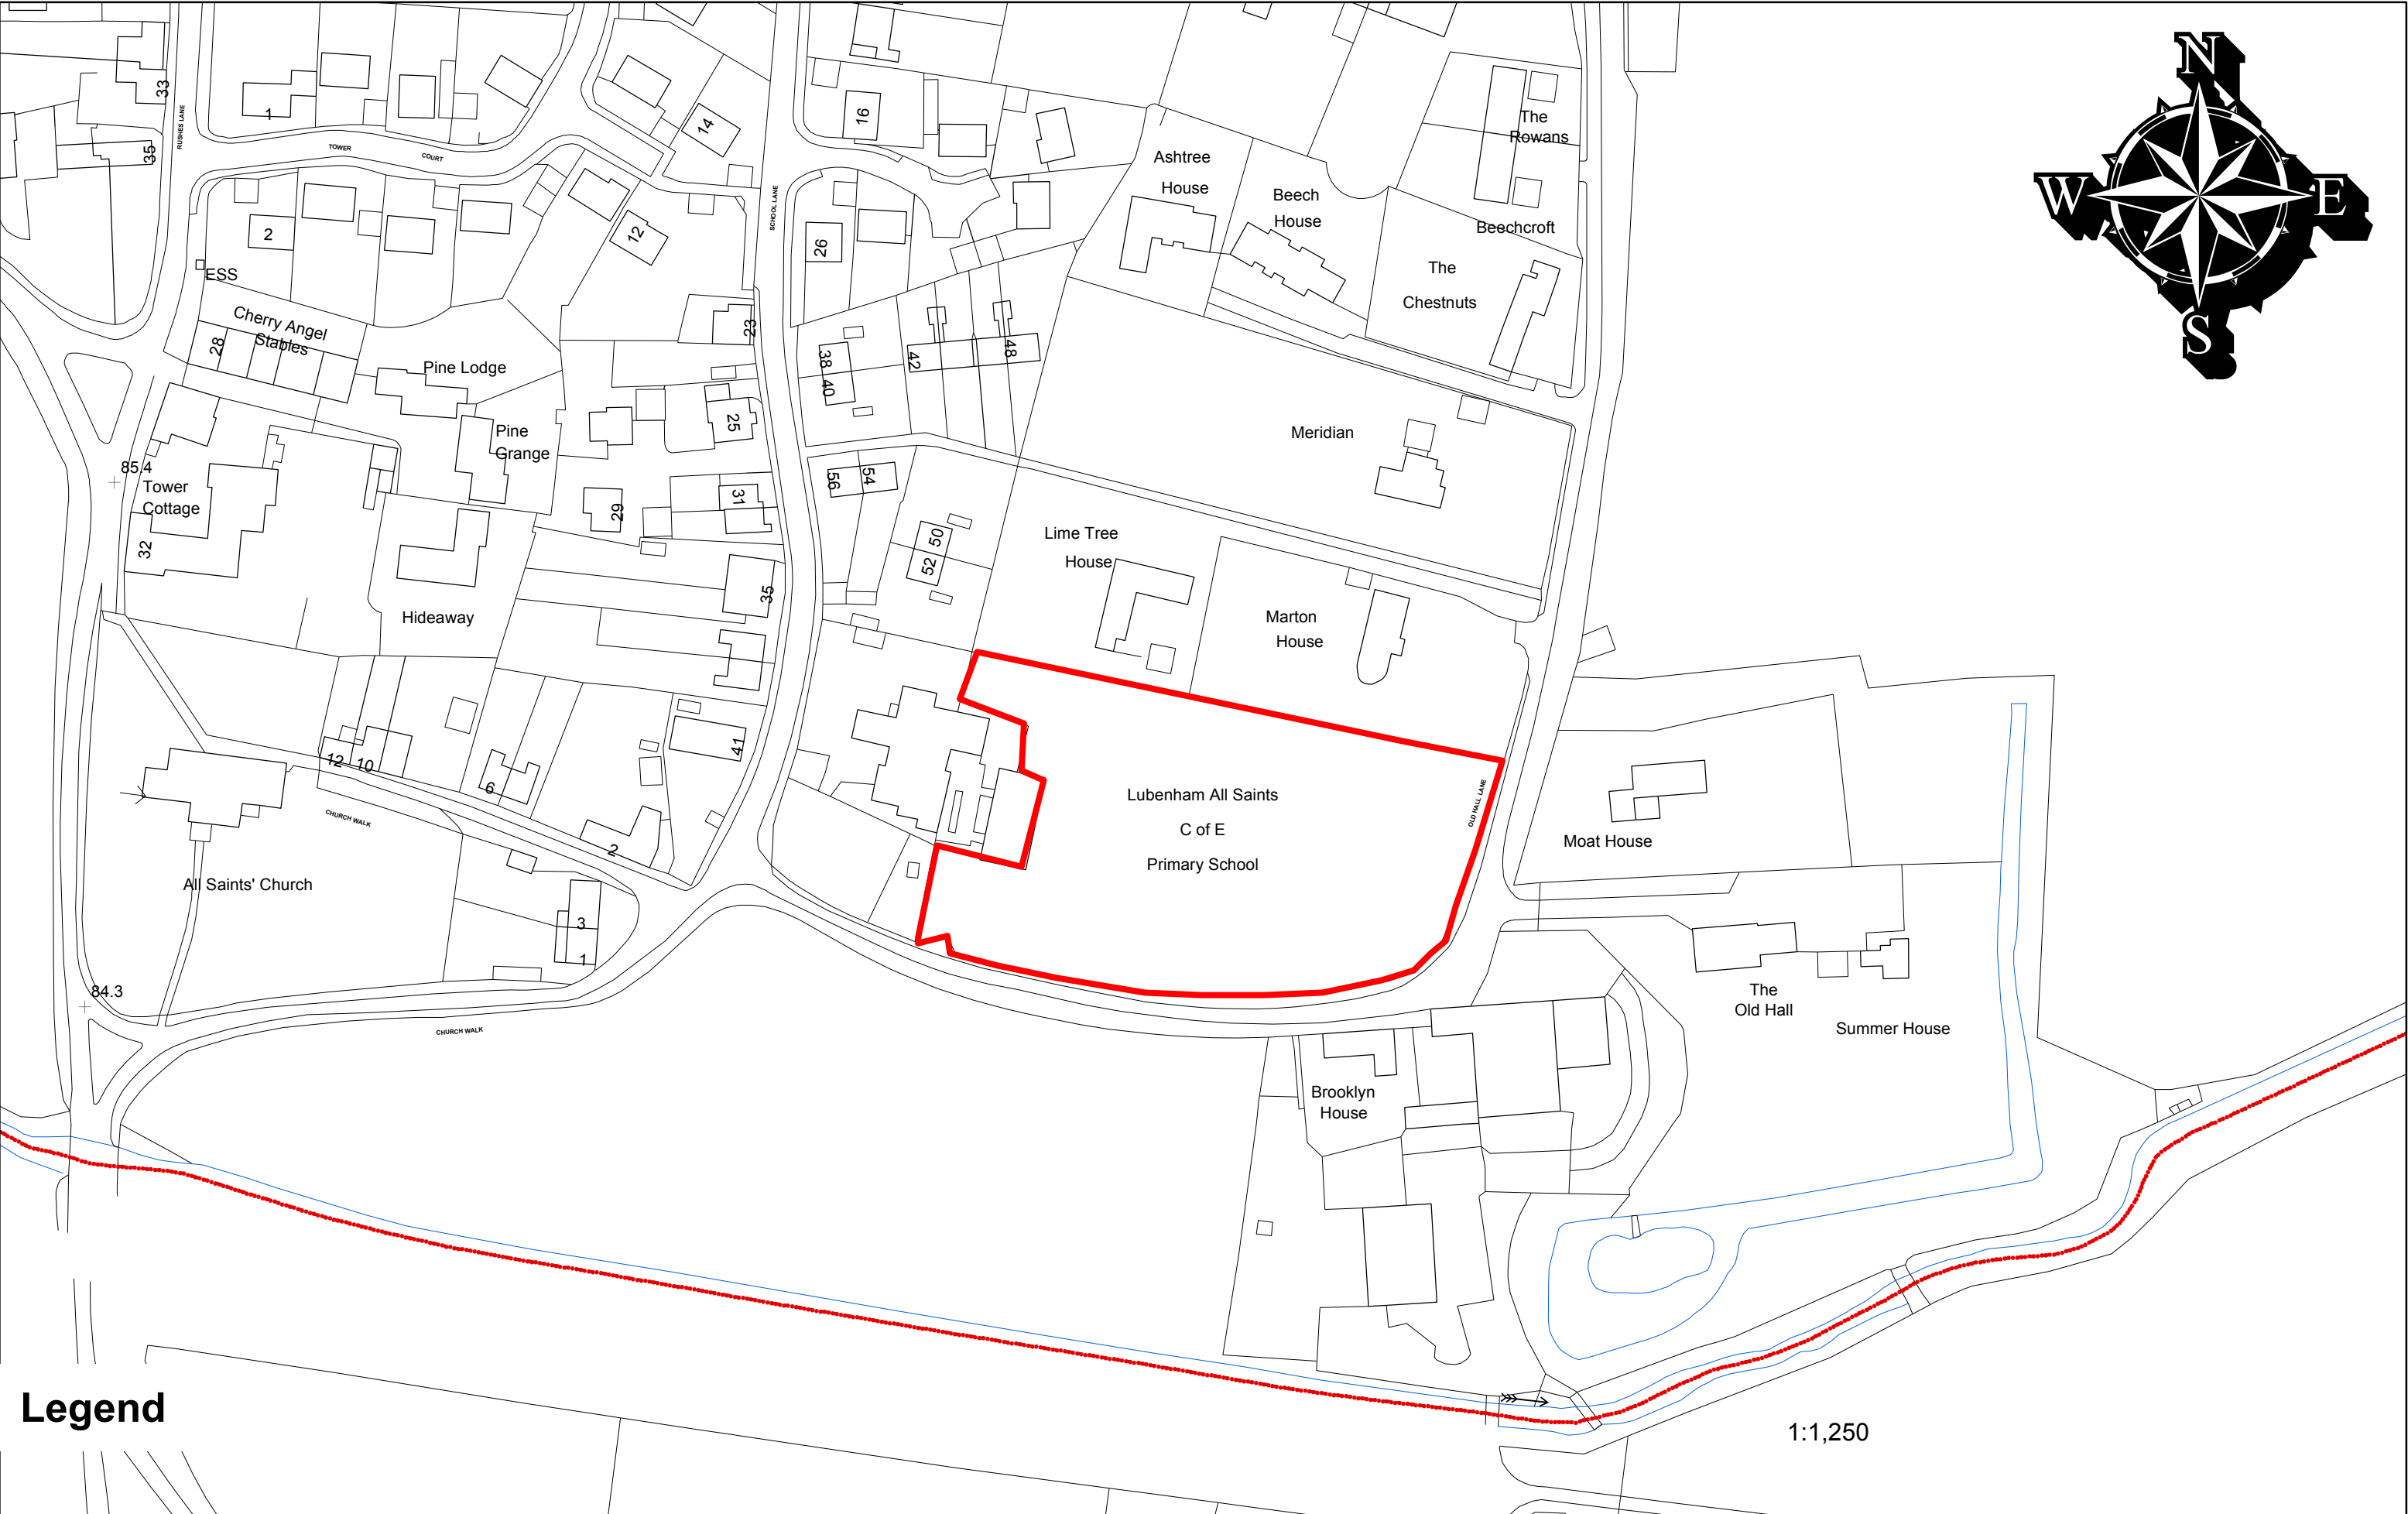

# Lubenham All Saints Church of England Primary School Playing Field Listed as an unsuccessful Asset of Community Value after Review 31/1/2018

**Legend**

1:1,250