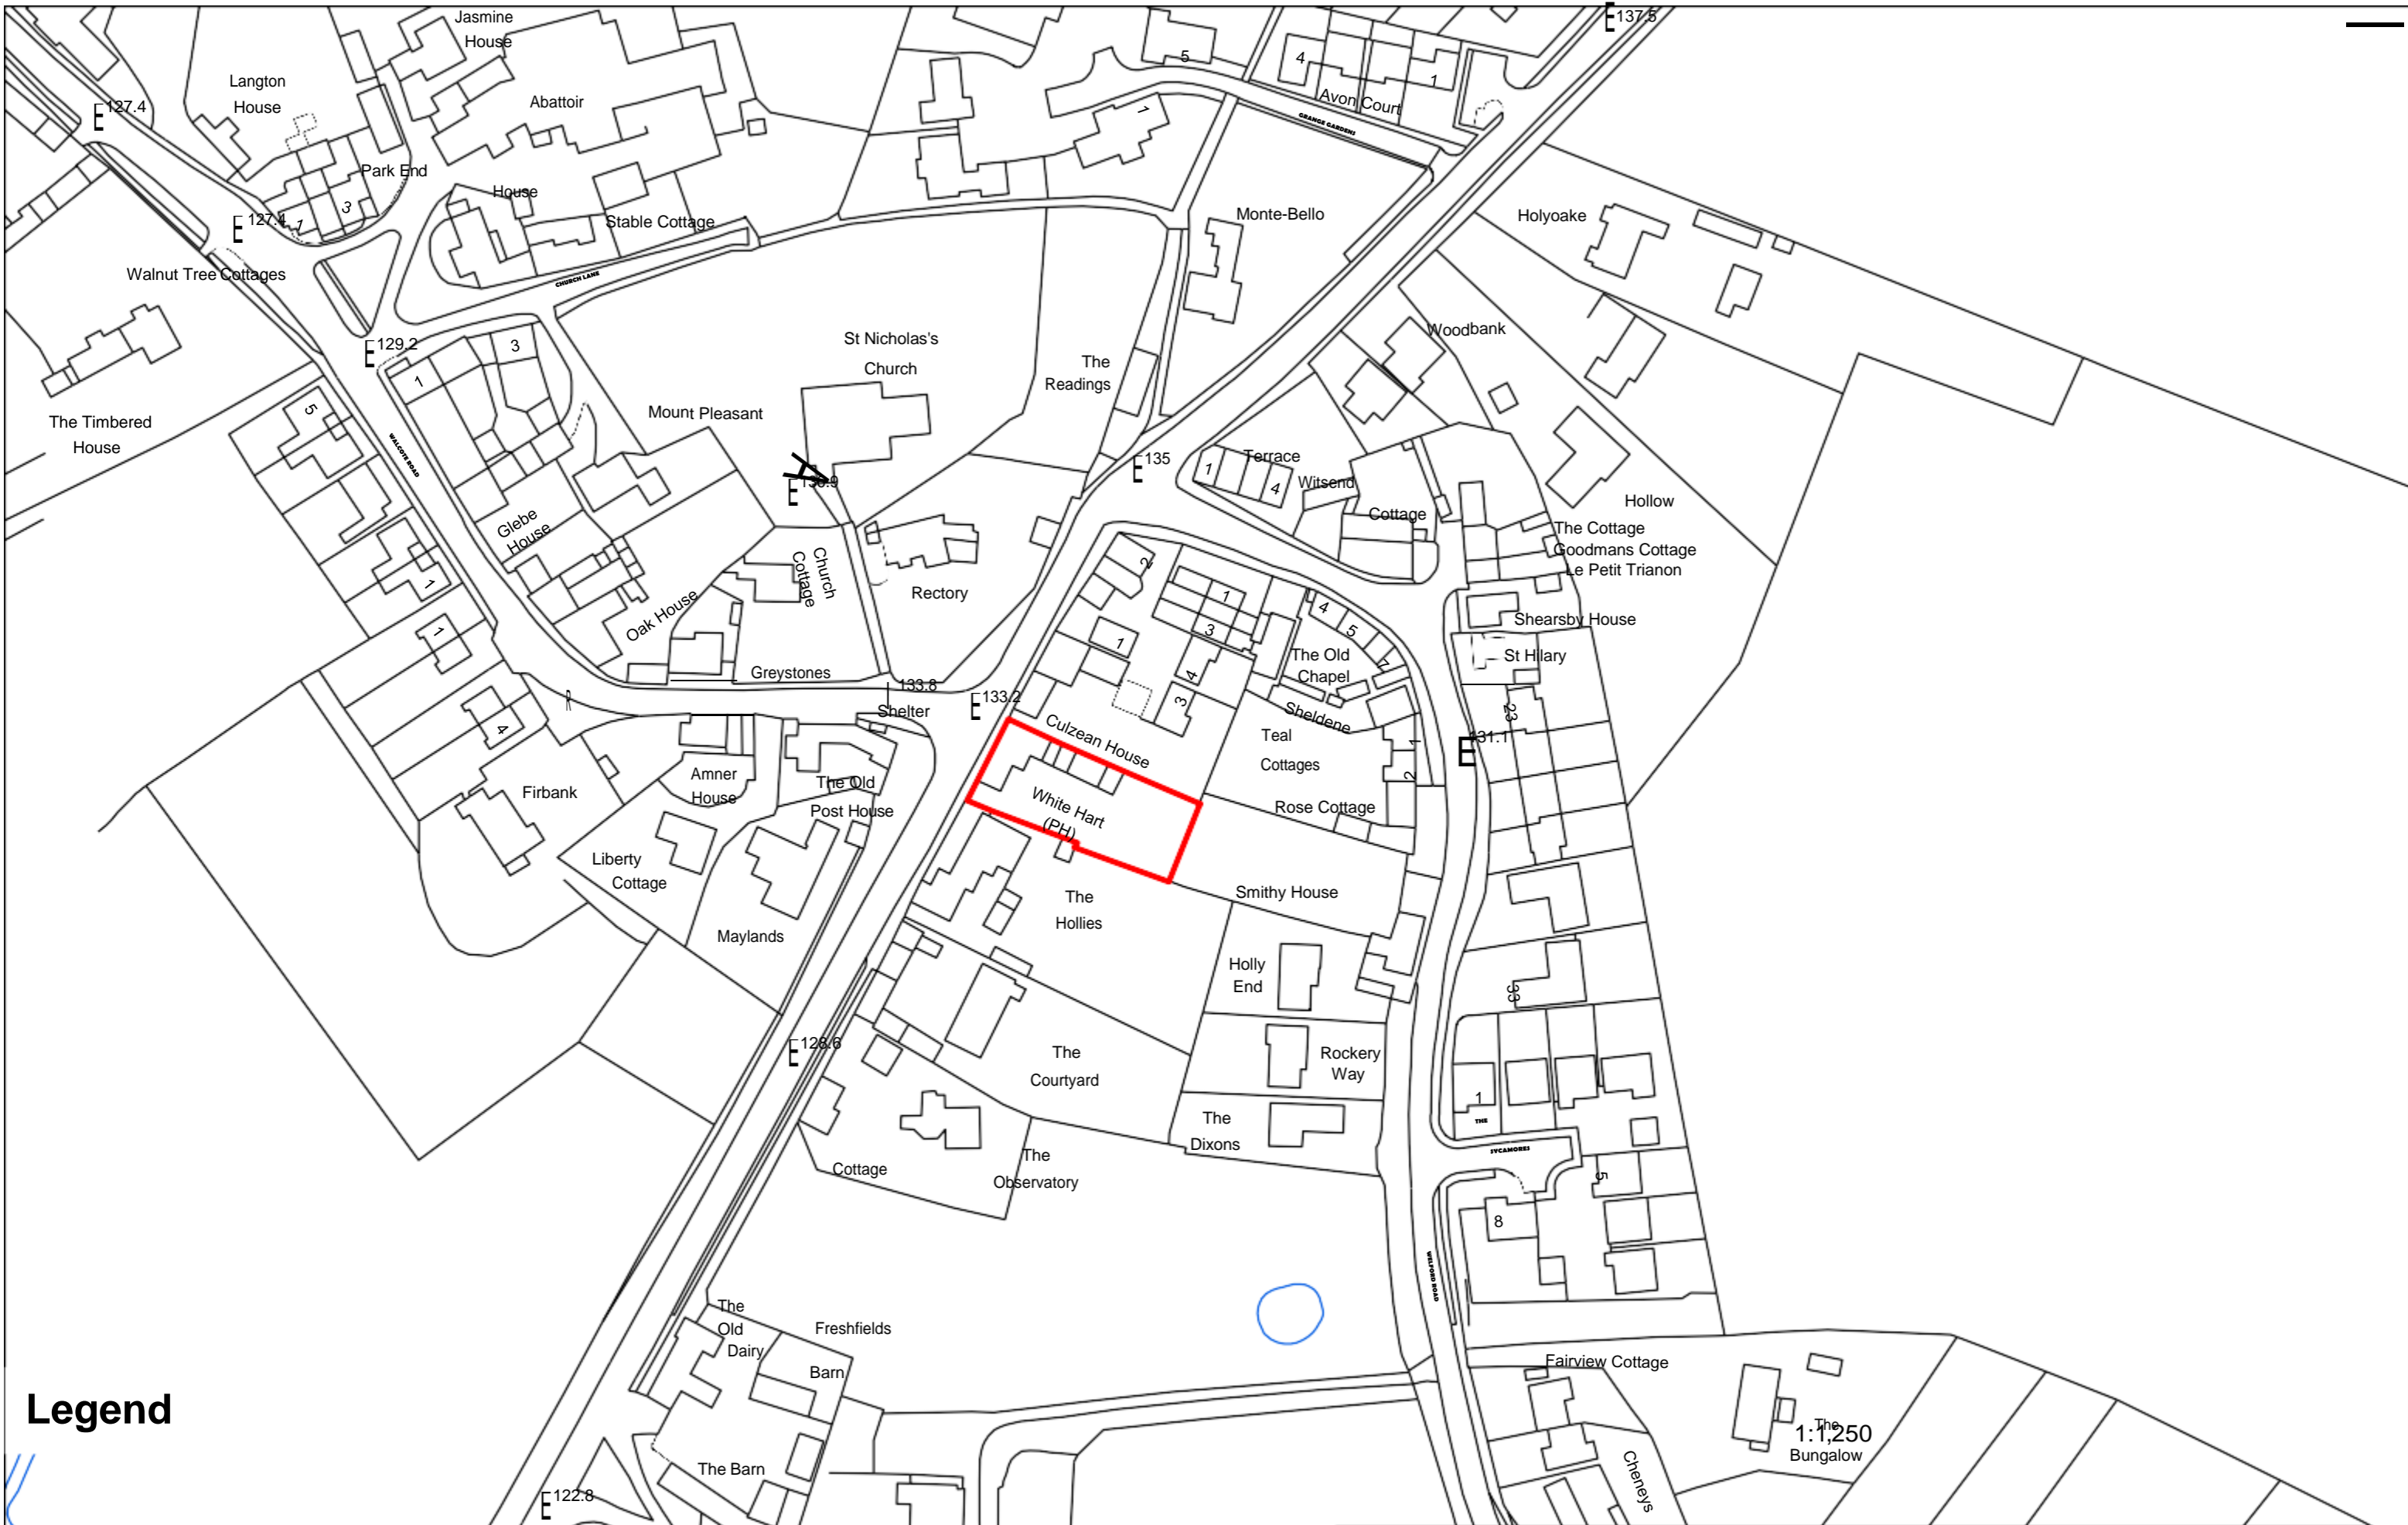

The White Hart Public House, Rugby Road South Kilworth Listed as an Asset of Community Value

Legend