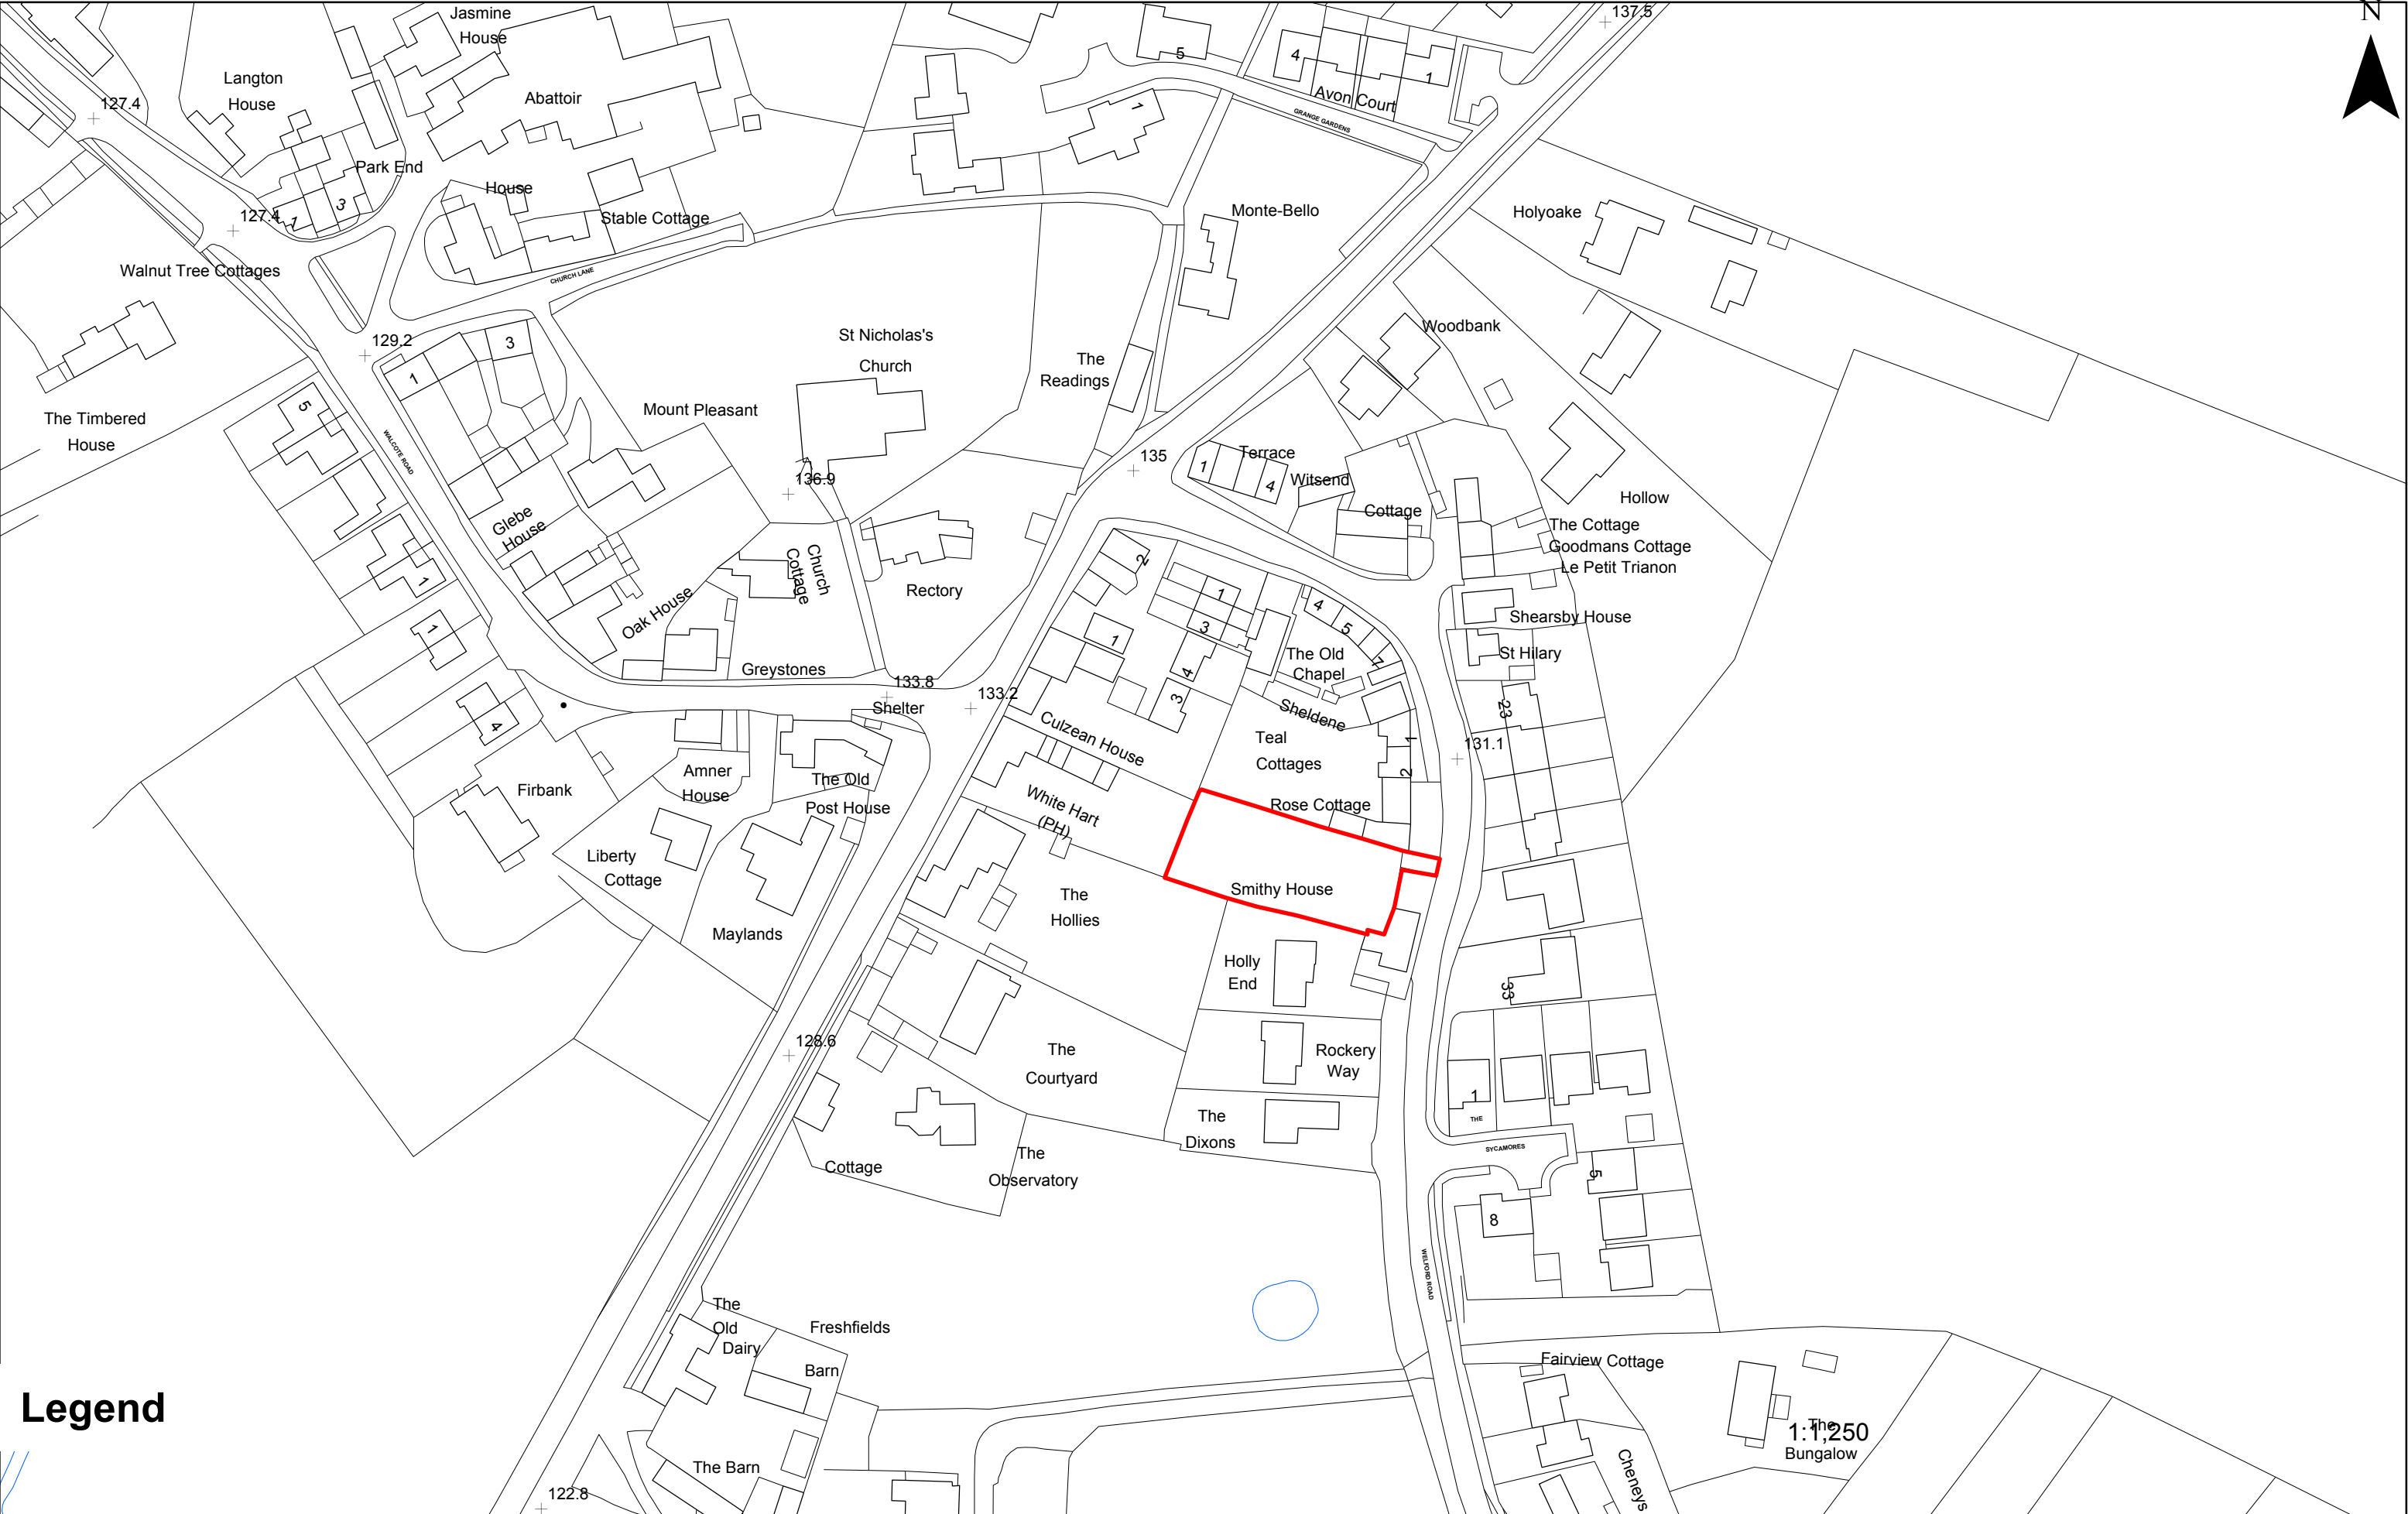

The White Hart Public House Field, Rugby Road South Kilworth Designated as an unsuccessful Asset of Community Value 24/4/2019

Legend