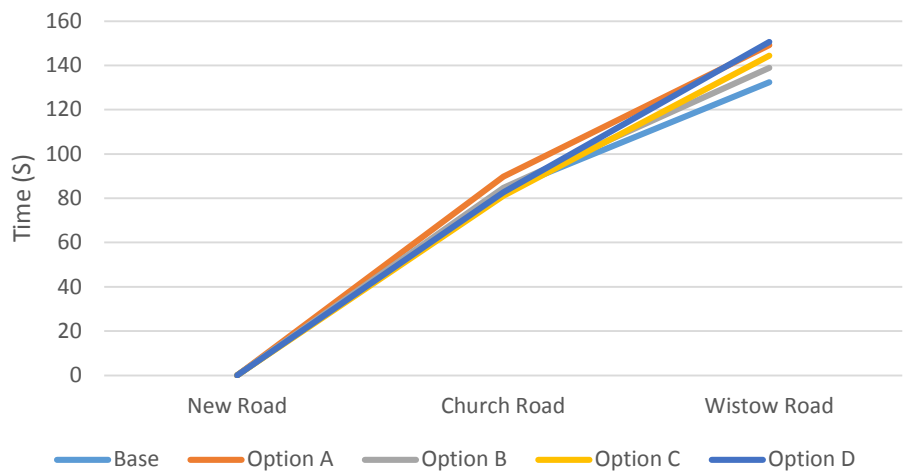

Kibworth Microsimulation Model Applications Report

Appendix B

Journey Time / Distance Graphs

Kibworth Microsimulation Model 2018

Route A (Nb) AM

Route A (Nb) PM

Route A (Sb) AM

Route A (Sb) PM

Kibworth Microsimulation Model 2018

Route B (Nb) AM

Route B (Nb) PM

Route B (Sb) AM

Route B (Sb) PM

Kibworth Microsimulation Model 2018

Route C (Eb) AM

Route C (Eb) PM