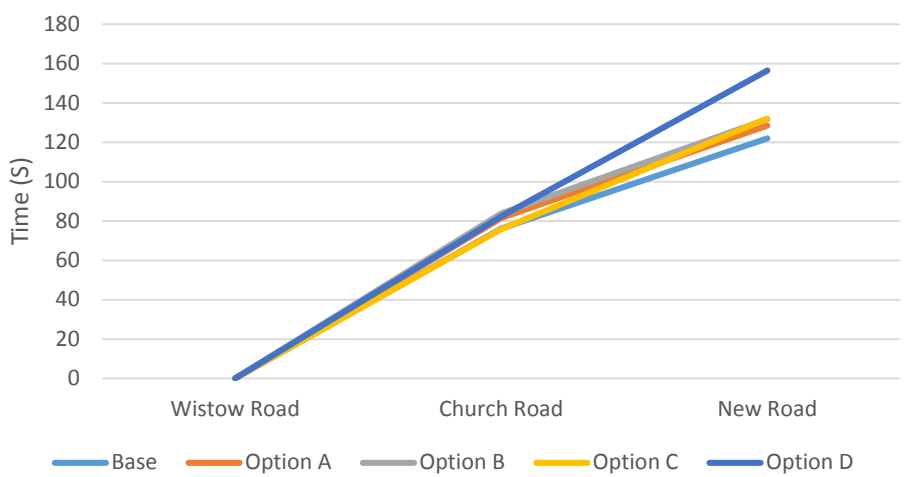

Kibworth Microsimulation Model Applications Report

Appendix B

Journey Time / Distance Graphs

Kibworth Microsimulation Model 2018

Route A (Nb) AM

Route A (Nb) PM

Route A (Sb) AM

Route A (Sb) PM

Kibworth Microsimulation Model 2018

Route B (Nb) AM

Route B (Nb) PM

Route B (Sb) AM

Route B (Sb) PM

Kibworth Microsimulation Model 2018

Route C (Eb) AM

Route C (Eb) PM