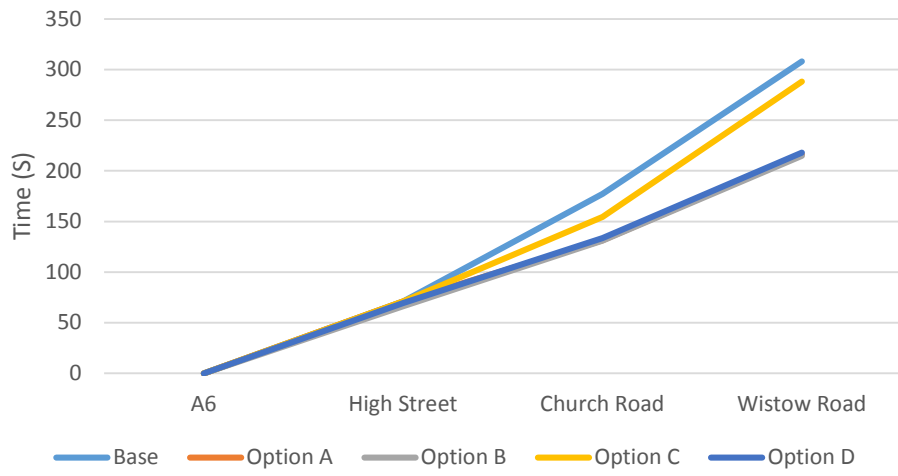

Kibworth Microsimulation Model Applications Report

Appendix B

Journey Time / Distance Graphs

Kibworth Microsimulation Model 2018

Route A (Nb) AM

Route A (Nb) PM

Route A (Sb) AM

Route A (Sb) PM

Kibworth Microsimulation Model 2018

Route B (Nb) AM

Route B (Nb) PM

Route B (Sb) AM

Route B (Sb) PM

Kibworth Microsimulation Model 2018

Route C (Eb) AM

Route C (Eb) PM