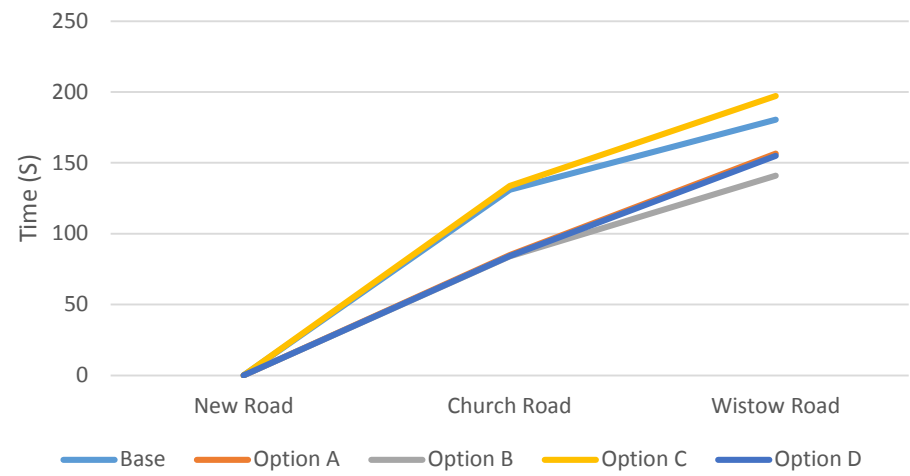

Kibworth Microsimulation Model Applications Report

Appendix B

Journey Time / Distance Graphs

Kibworth Microsimulation Model 2018

Route A (Nb) AM

Route A (Nb) PM

Route A (Sb) AM

Route A (Sb) PM

Kibworth Microsimulation Model 2018

Route B (Nb) AM

Route B (Nb) PM

Route B (Sb) AM

Route B (Sb) PM

Kibworth Microsimulation Model 2018

Route C (Eb) AM

Route C (Eb) PM