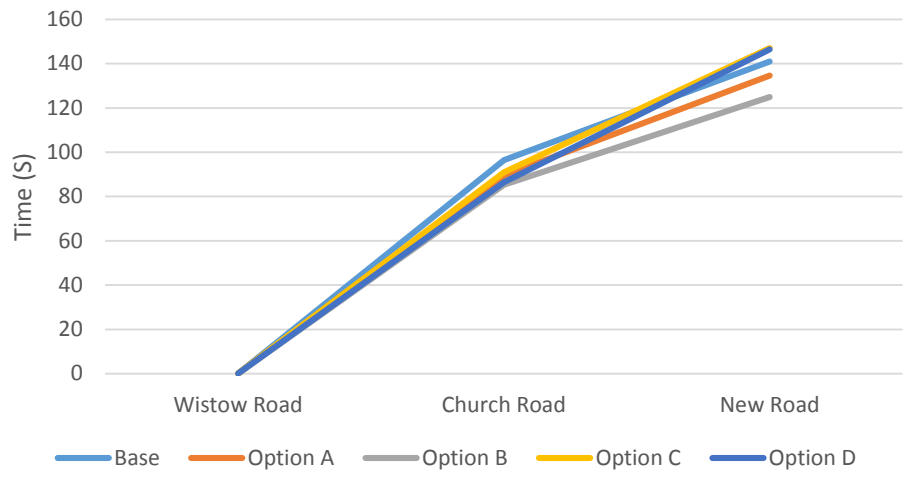

Kibworth Microsimulation Model Applications Report

Appendix B

Journey Time / Distance Graphs

Kibworth Microsimulation Model 2018

Route A (Nb) AM

Route A (Nb) PM

Route A (Sb) AM

Route A (Sb) PM

Kibworth Microsimulation Model 2018

Route B (Nb) AM

Route B (Nb) PM

Route B (Sb) AM

Route B (Sb) PM

Kibworth Microsimulation Model 2018

Route C (Eb) AM

Route C (Eb) PM