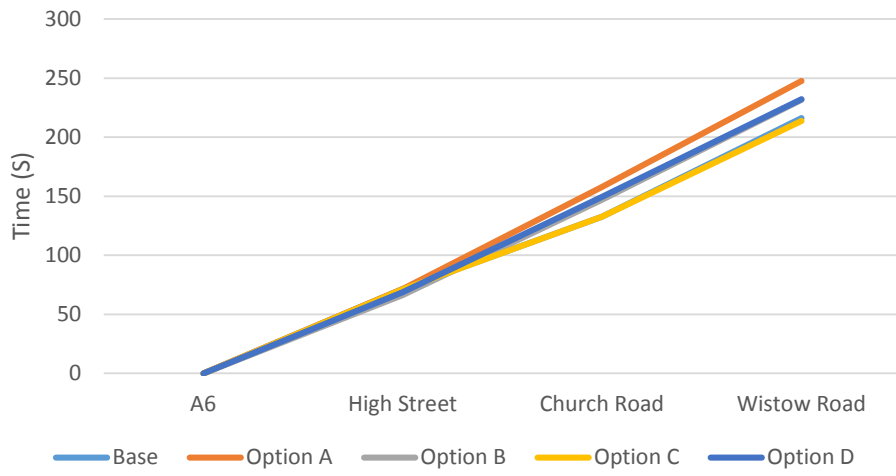

Kibworth Microsimulation Model Applications Report

Appendix B

Journey Time / Distance Graphs

Kibworth Microsimulation Model 2018

Route A (Nb) AM

Route A (Nb) PM

Route A (Sb) AM

Route A (Sb) PM

Kibworth Microsimulation Model 2018

Route B (Nb) AM

Route B (Nb) PM

Route B (Sb) AM

Route B (Sb) PM

Kibworth Microsimulation Model 2018

Route C (Eb) AM

Route C (Eb) PM