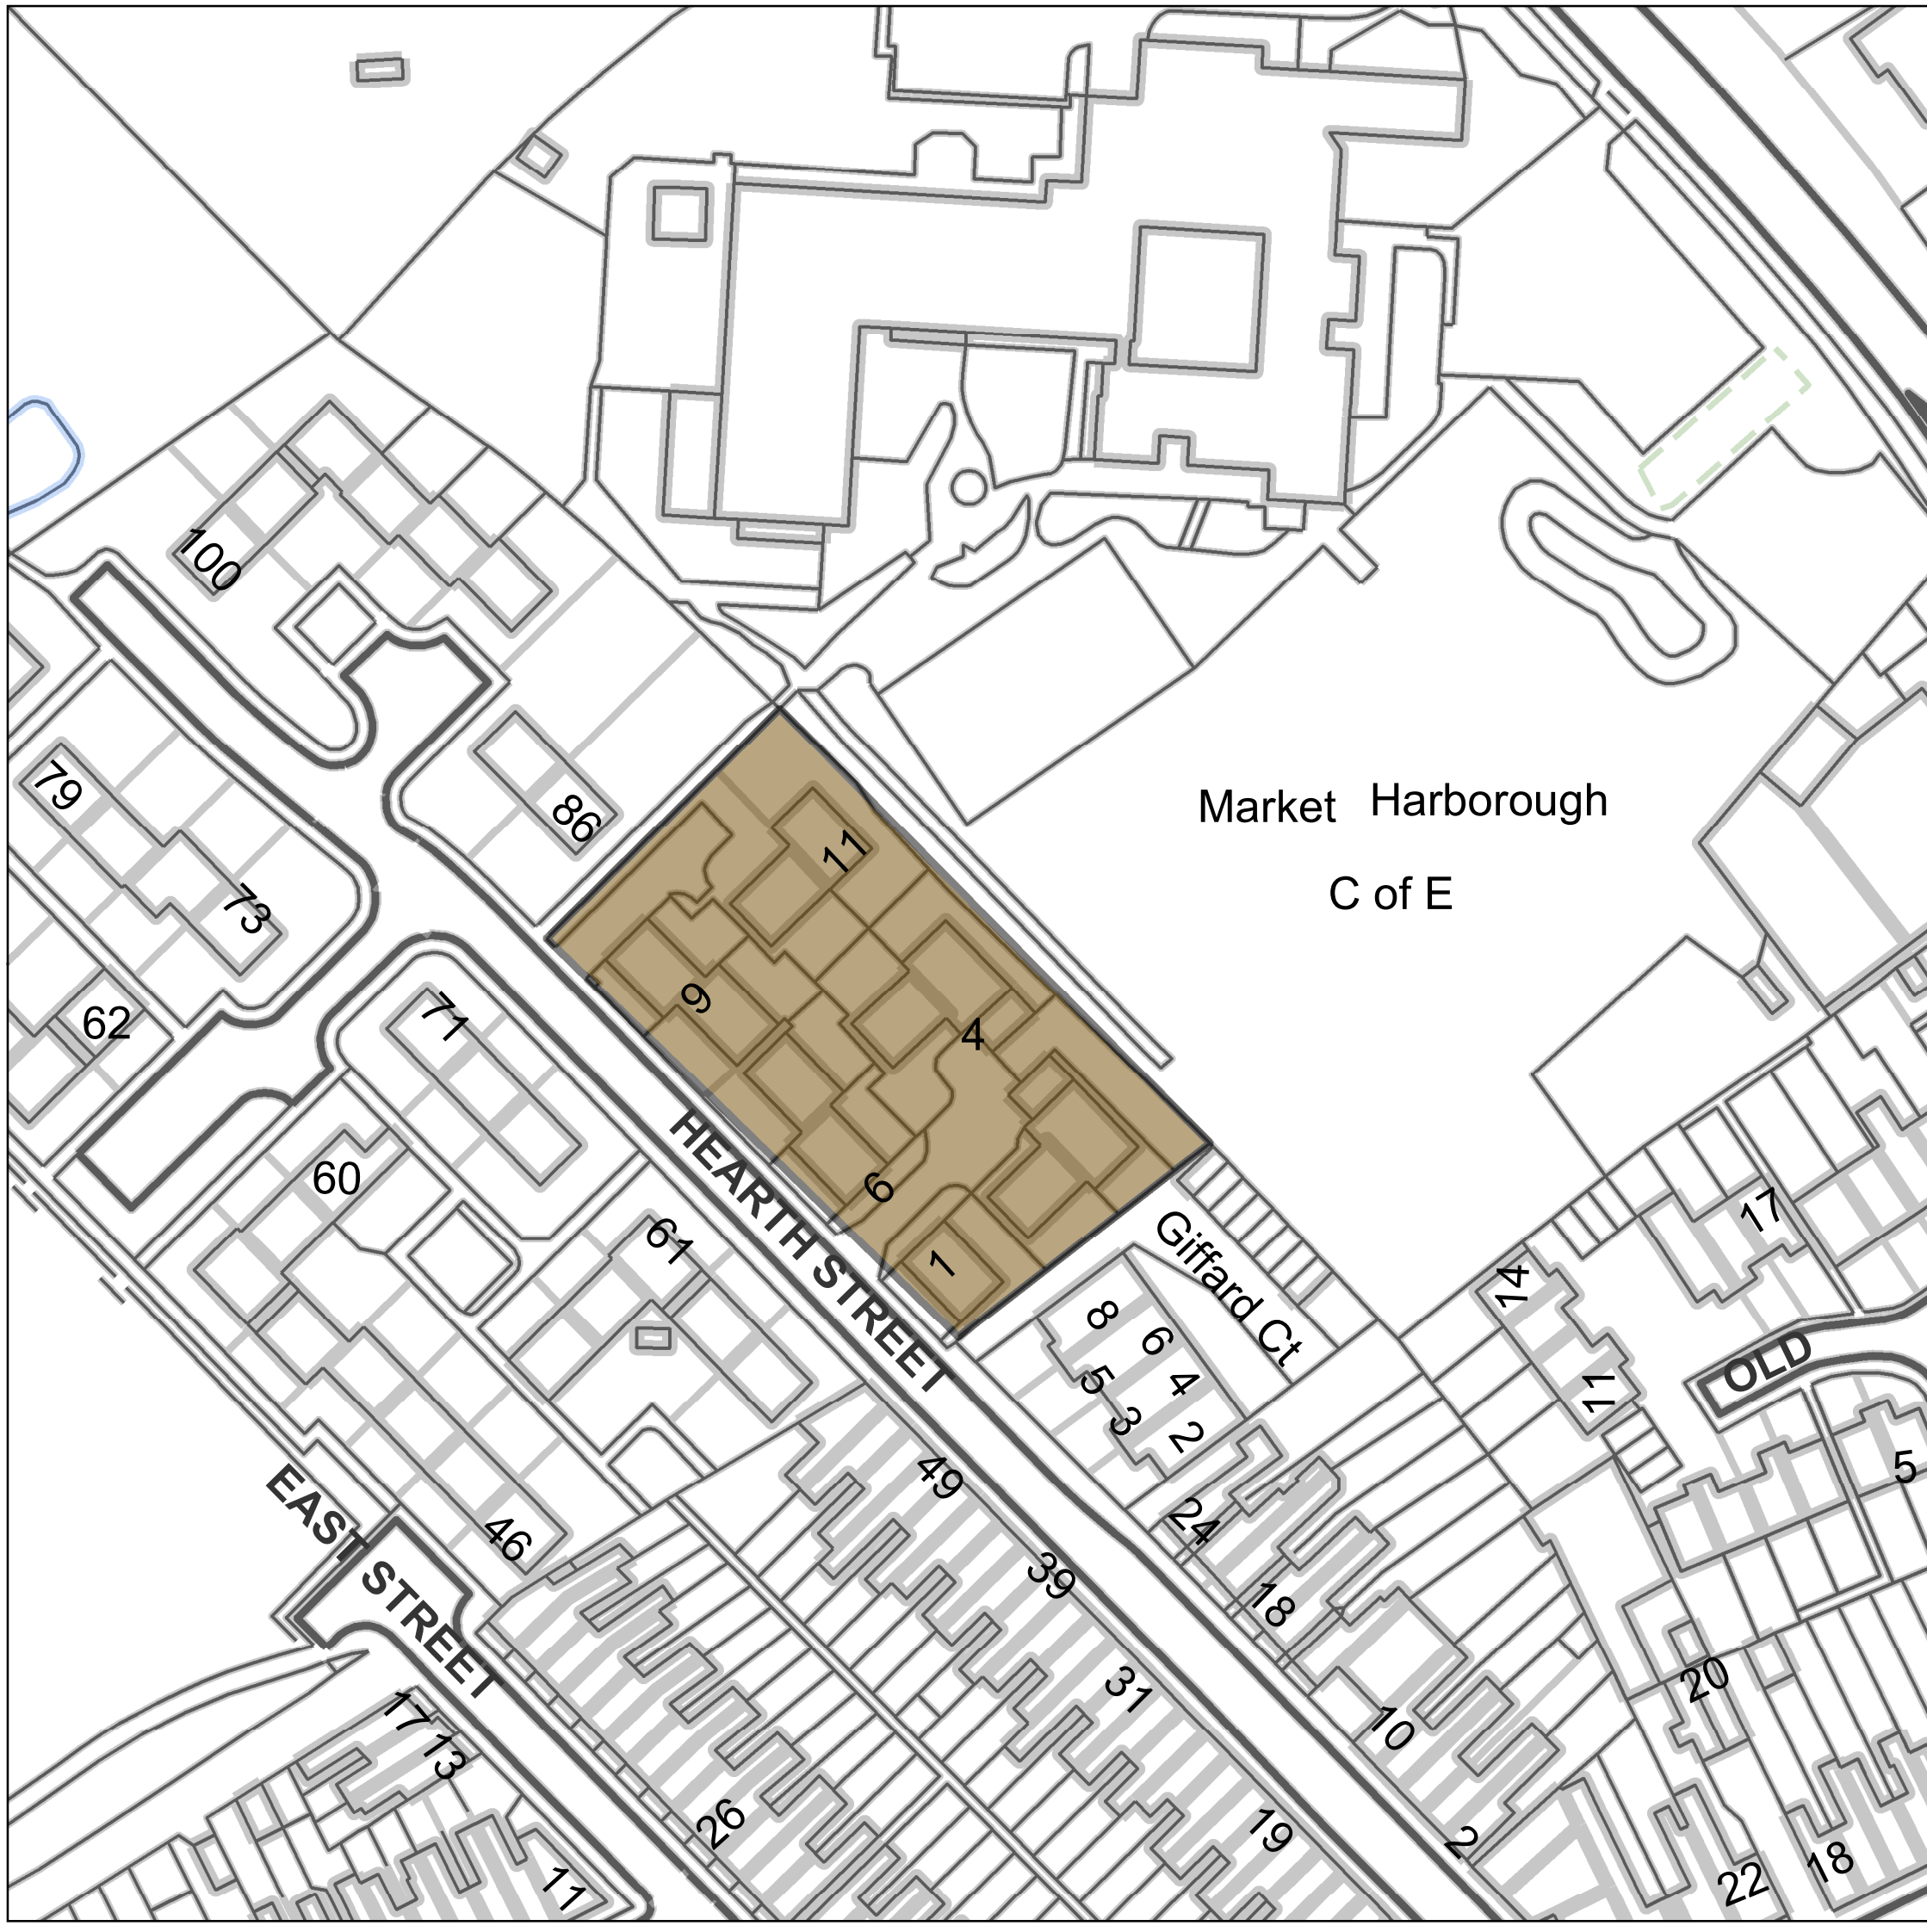

Harborough District Council
Brownfield Land Register
2020 Update

Site Reference: 1011

Clover Court,
Hearth Street,
Market Harbourh

1:756 @ A3

©Crown Copyright 2017. All rights reserved
Harborough District Council 100023843.