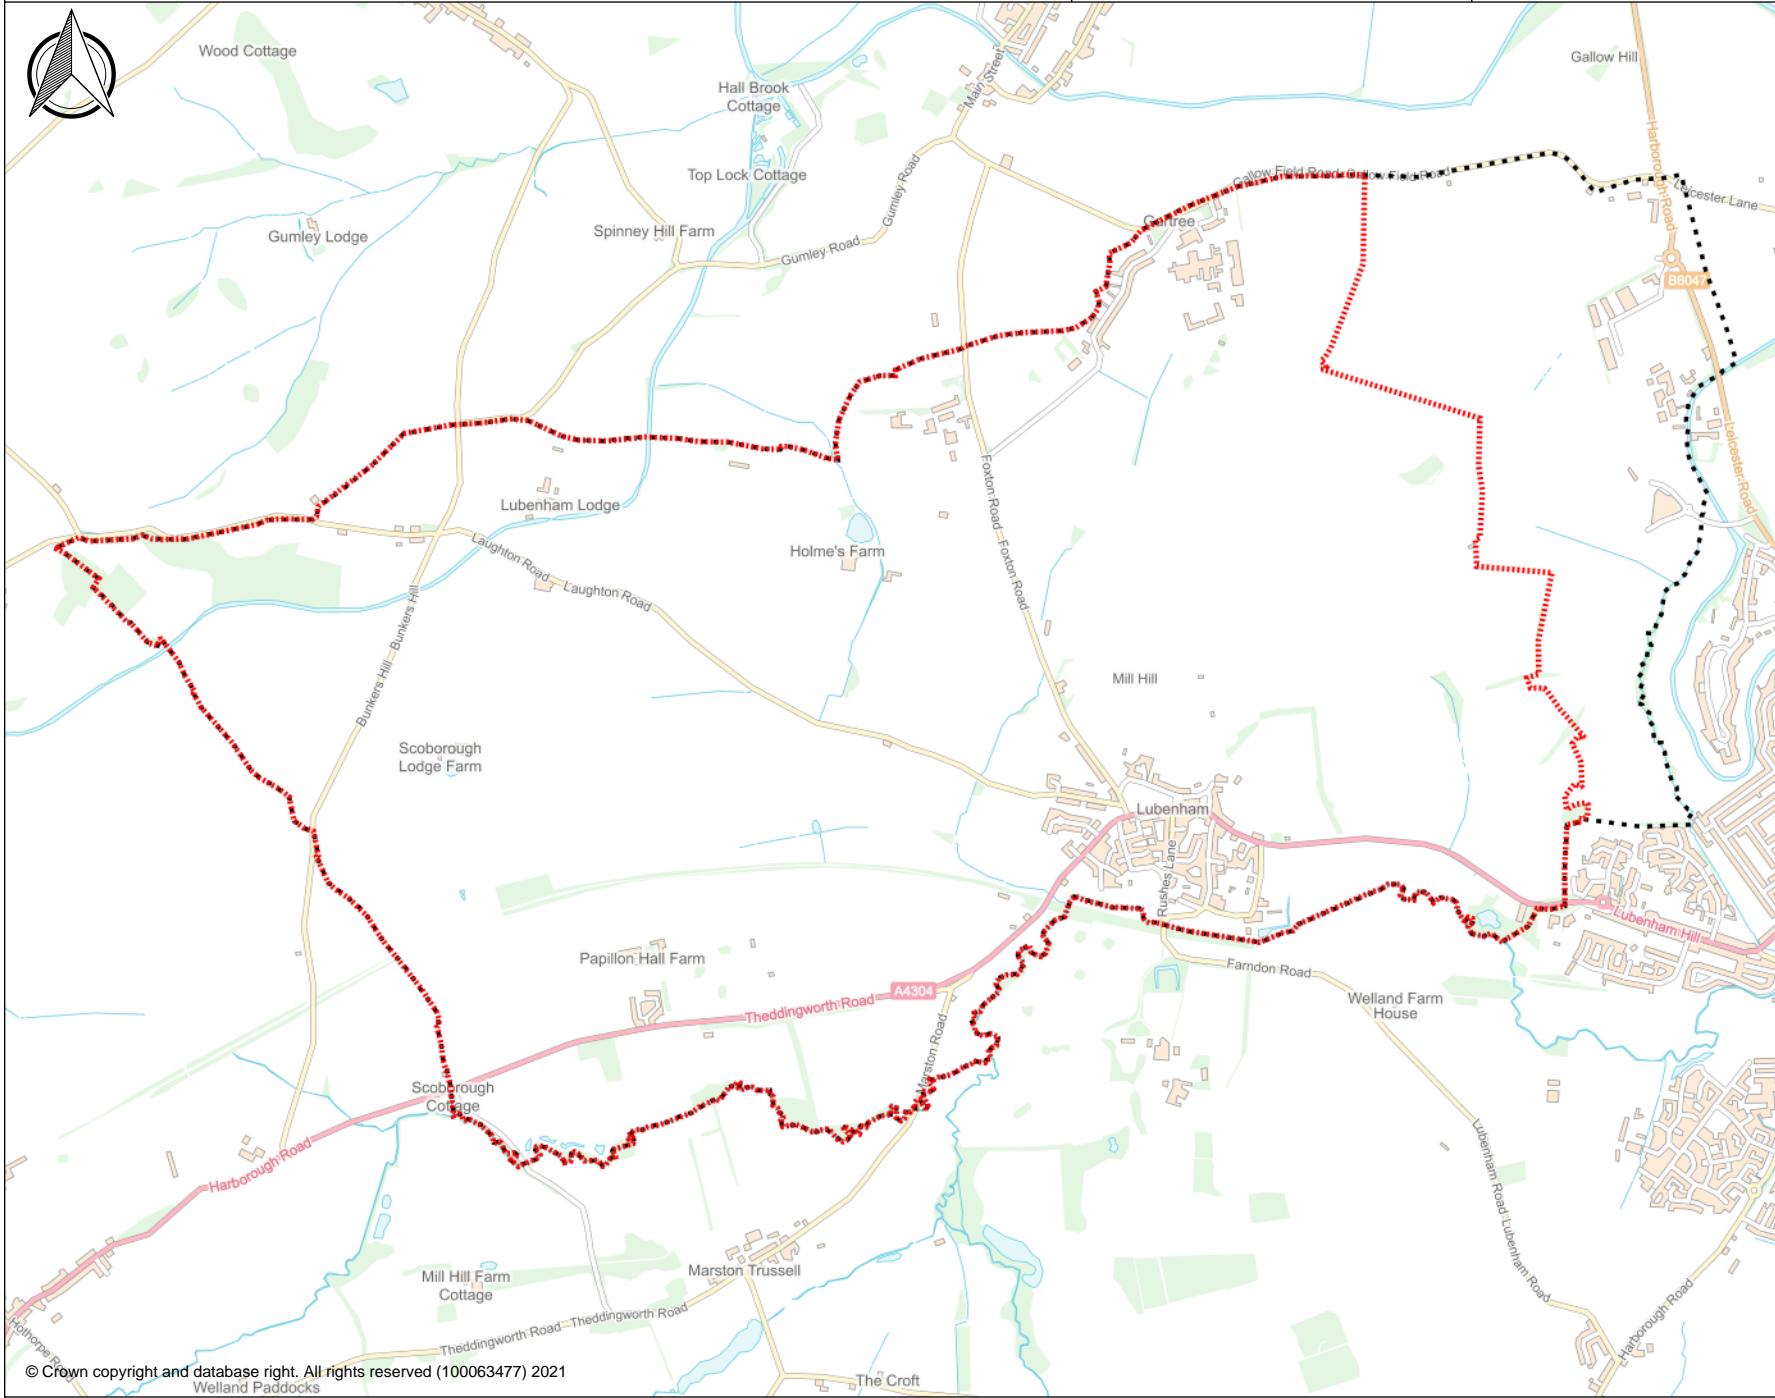

Scale: 1:25000

New Neighbourhood Area
Existing Neighbourhood Area