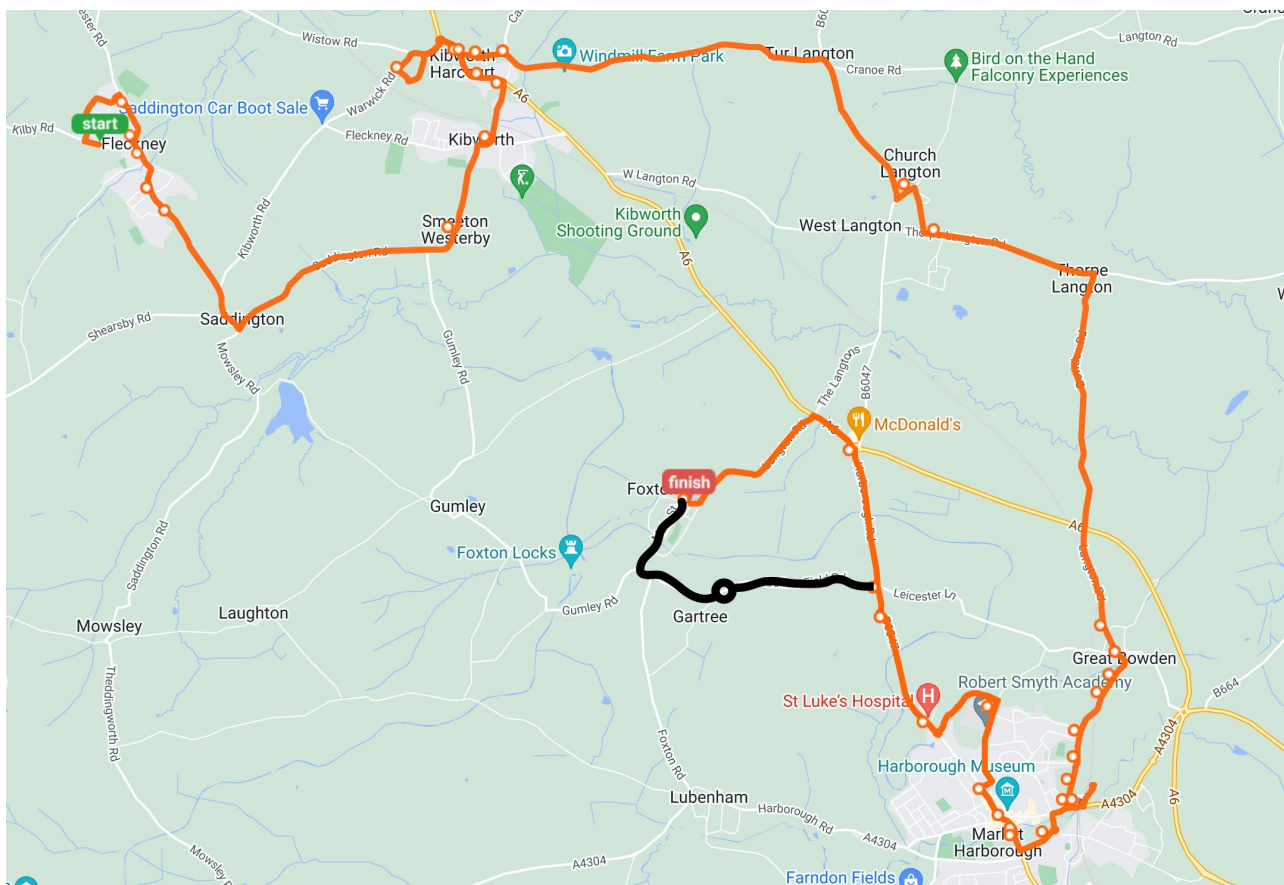

24 August 2022

HMP Gartree Bicycle Shed, 30 June 2021

HMP Gartree, 30 June 2021. The cycle shed is clearly not in frequent use

Appendix E. Fleckney - Foxtan Bus Timetable

Service bus 44 starts at Fleckney and takes a somewhat circuitous route to Foxtan via Market Harborough as described by the red line on the map. The return journey departs from Foxtan via the black line, passing the settlement of Gartree before turning right and making its way on the red line to Market Harborough and onwards to Fleckney. Hence, there is no stop at Gartree on the route from Fleckney to Foxtan. Passengers need to stay on the bus in Foxtan and wait for it to start the return journey; the first stop along from Foxtan is at Gartree.

In the lower part of the table, it can be seen that the first bus to arrive in Gartree is the 0648, which departs from Foxtan at 0646. This bus is only useful for the very few staff who may reside in the village of Foxtan itself. The first bus to arrive from Fleckney is the 0653 via Foxtan, arriving at 0757. The same bus serves Market Harborough, leaving the station at 0730.