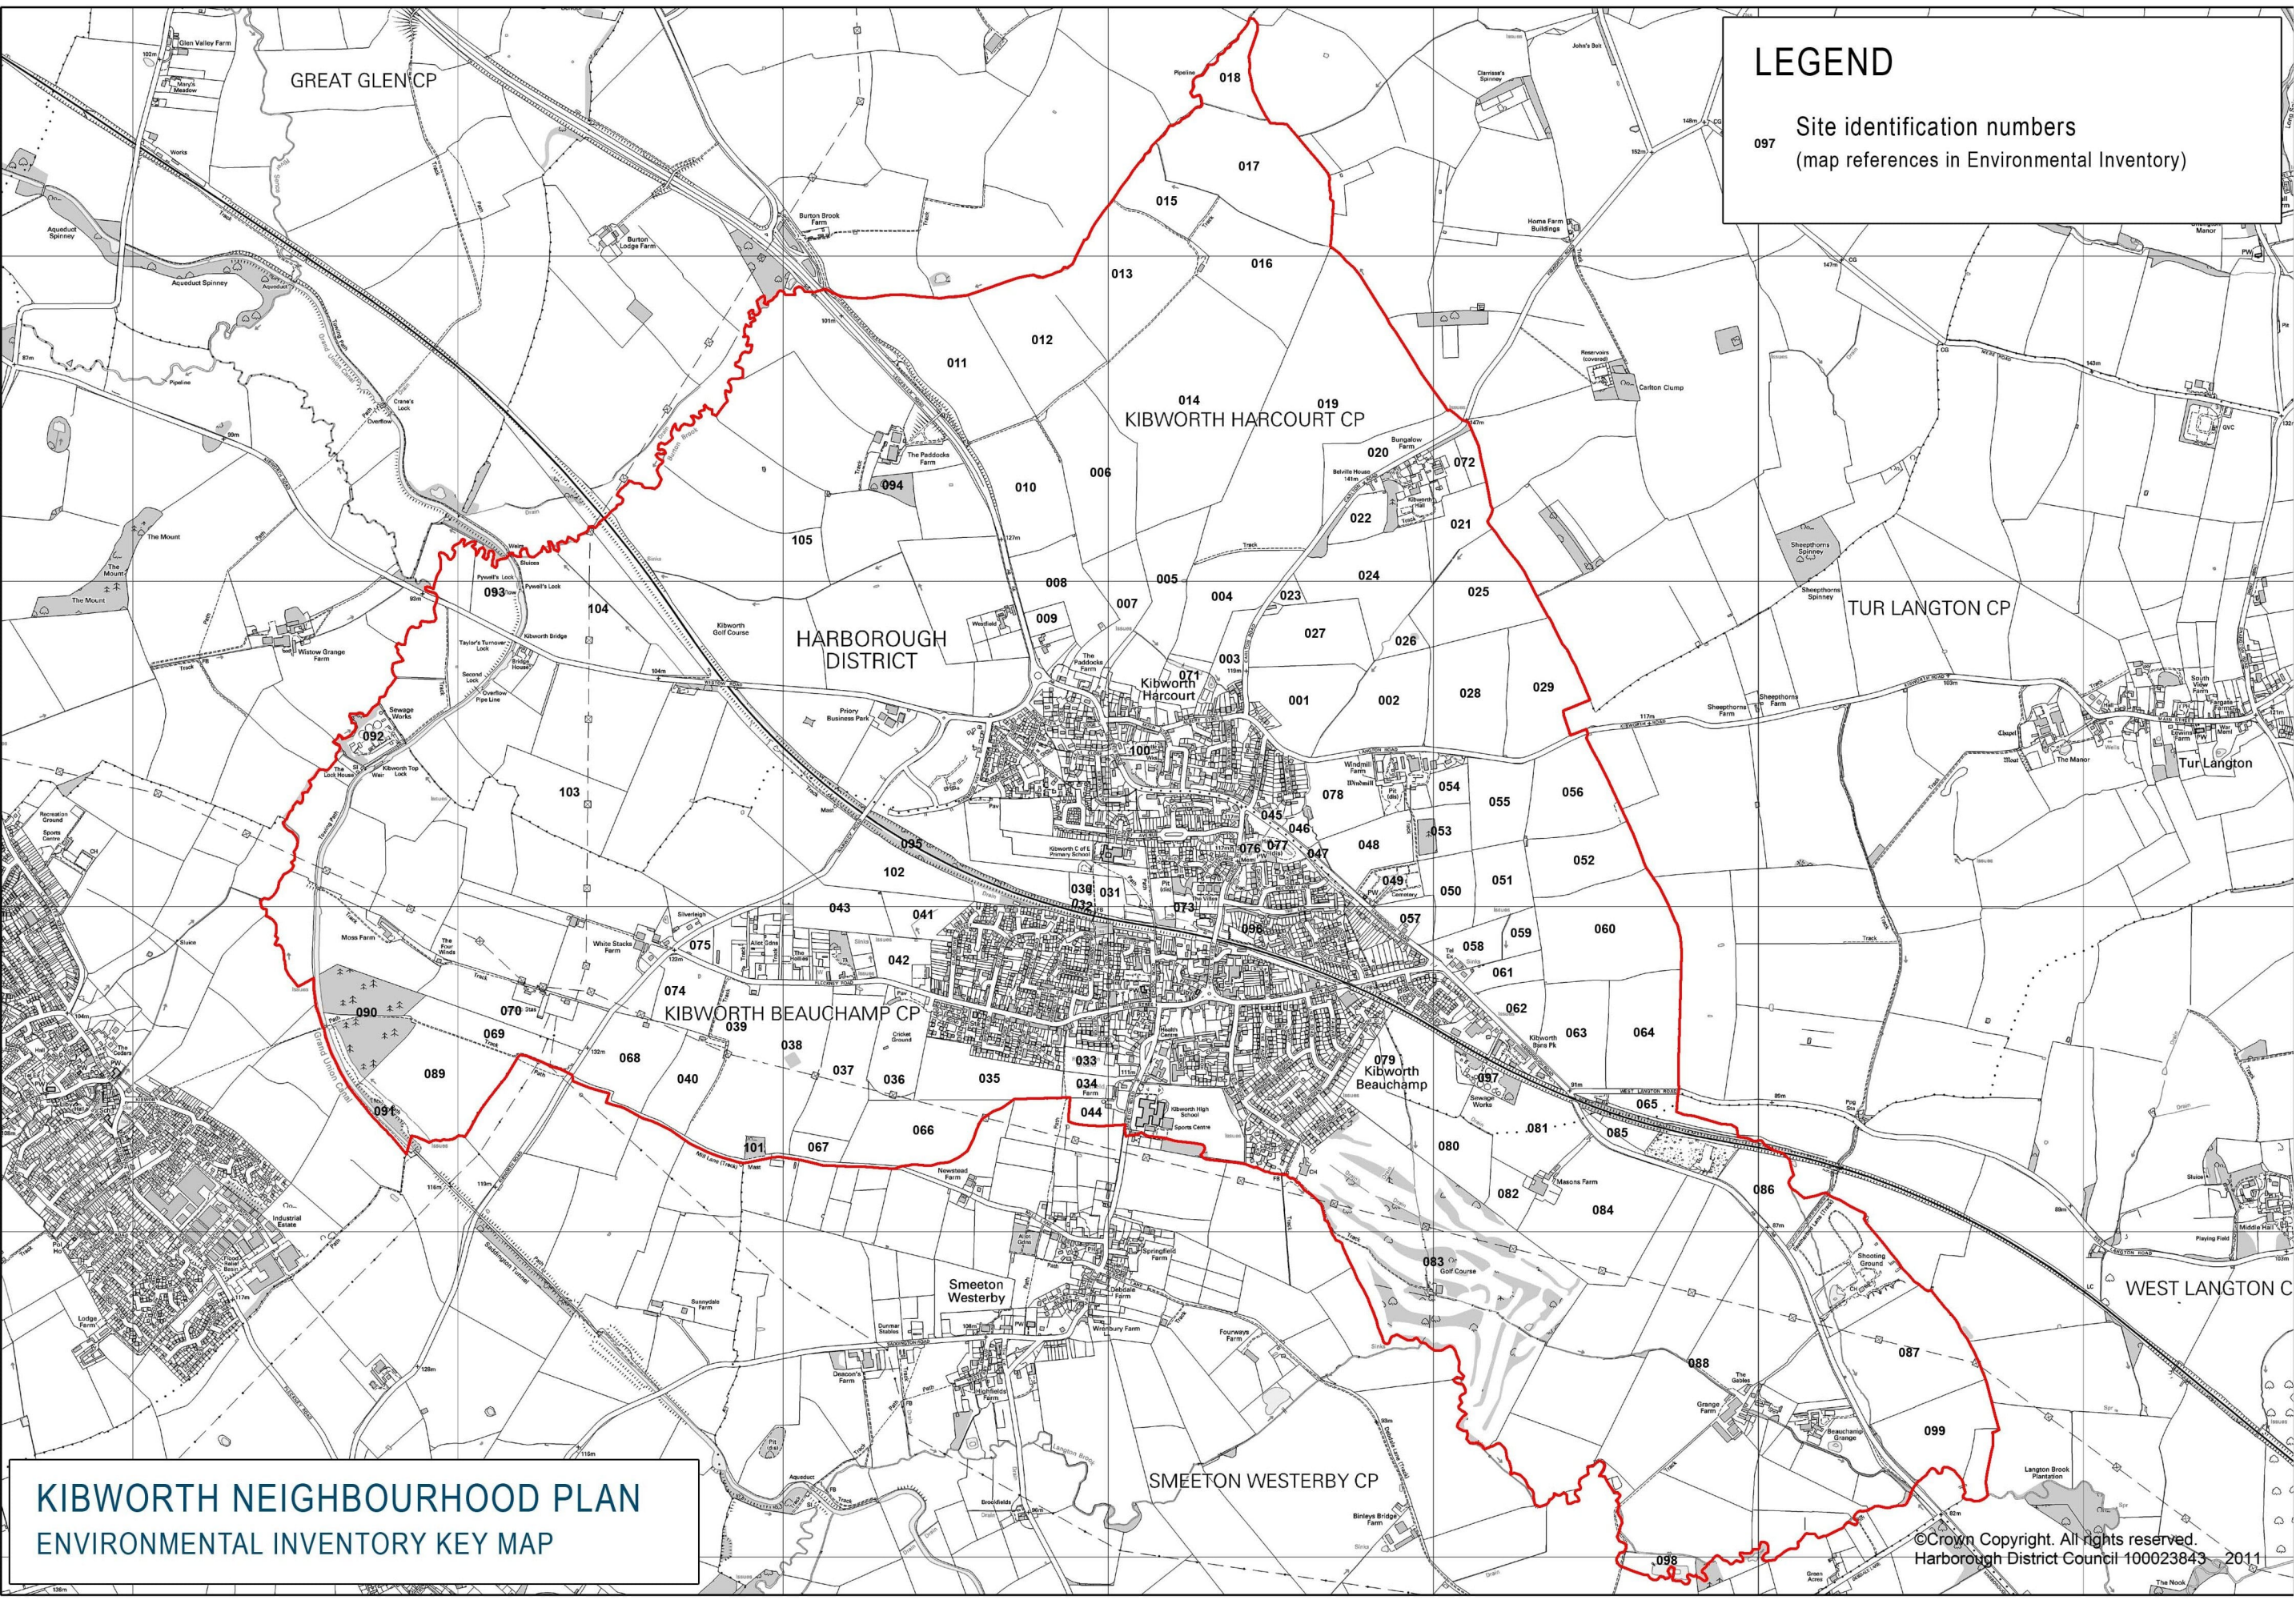

LEGEND

097 Site identification numbers
(map references in Environmental Inventory)

KIBWORTH NEIGHBOURHOOD PLAN ENVIRONMENTAL INVENTORY KEY MAP