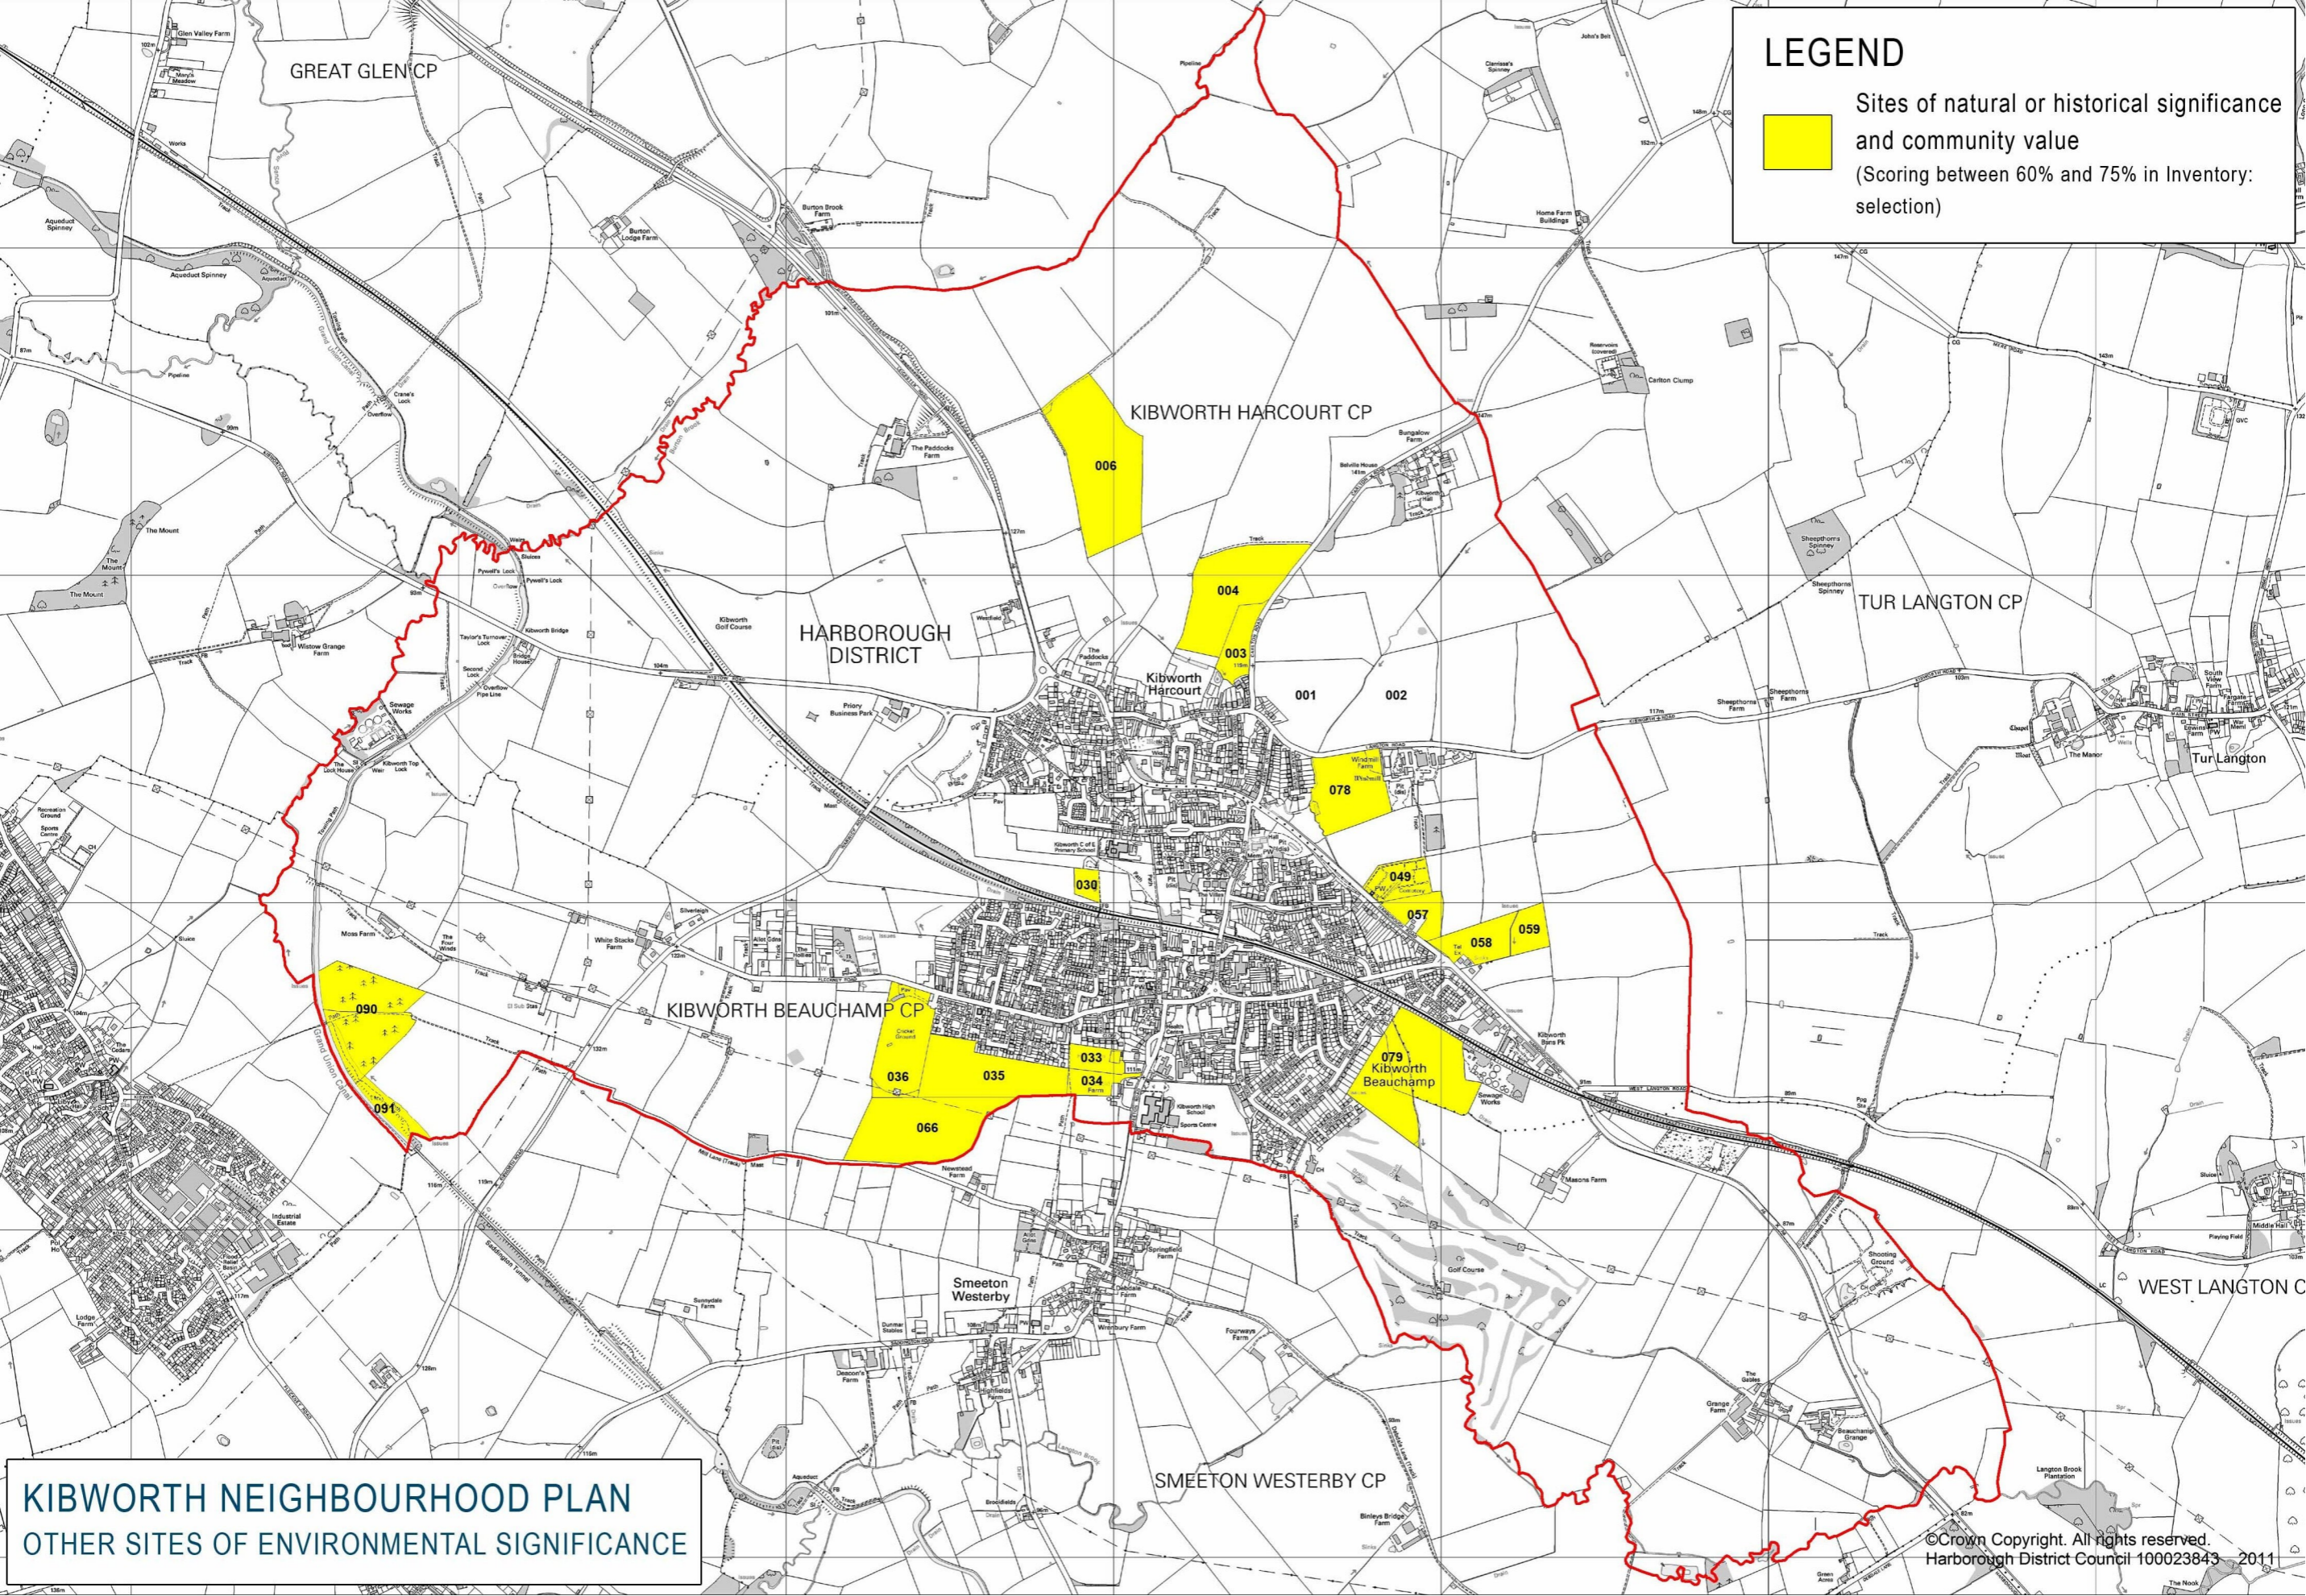

LEGEND

 Sites of natural or historical significance and community value (Scoring between 60% and 75% in Inventory: selection)

KIBWORTH NEIGHBOURHOOD PLAN
OTHER SITES OF ENVIRONMENTAL SIGNIFICANCE