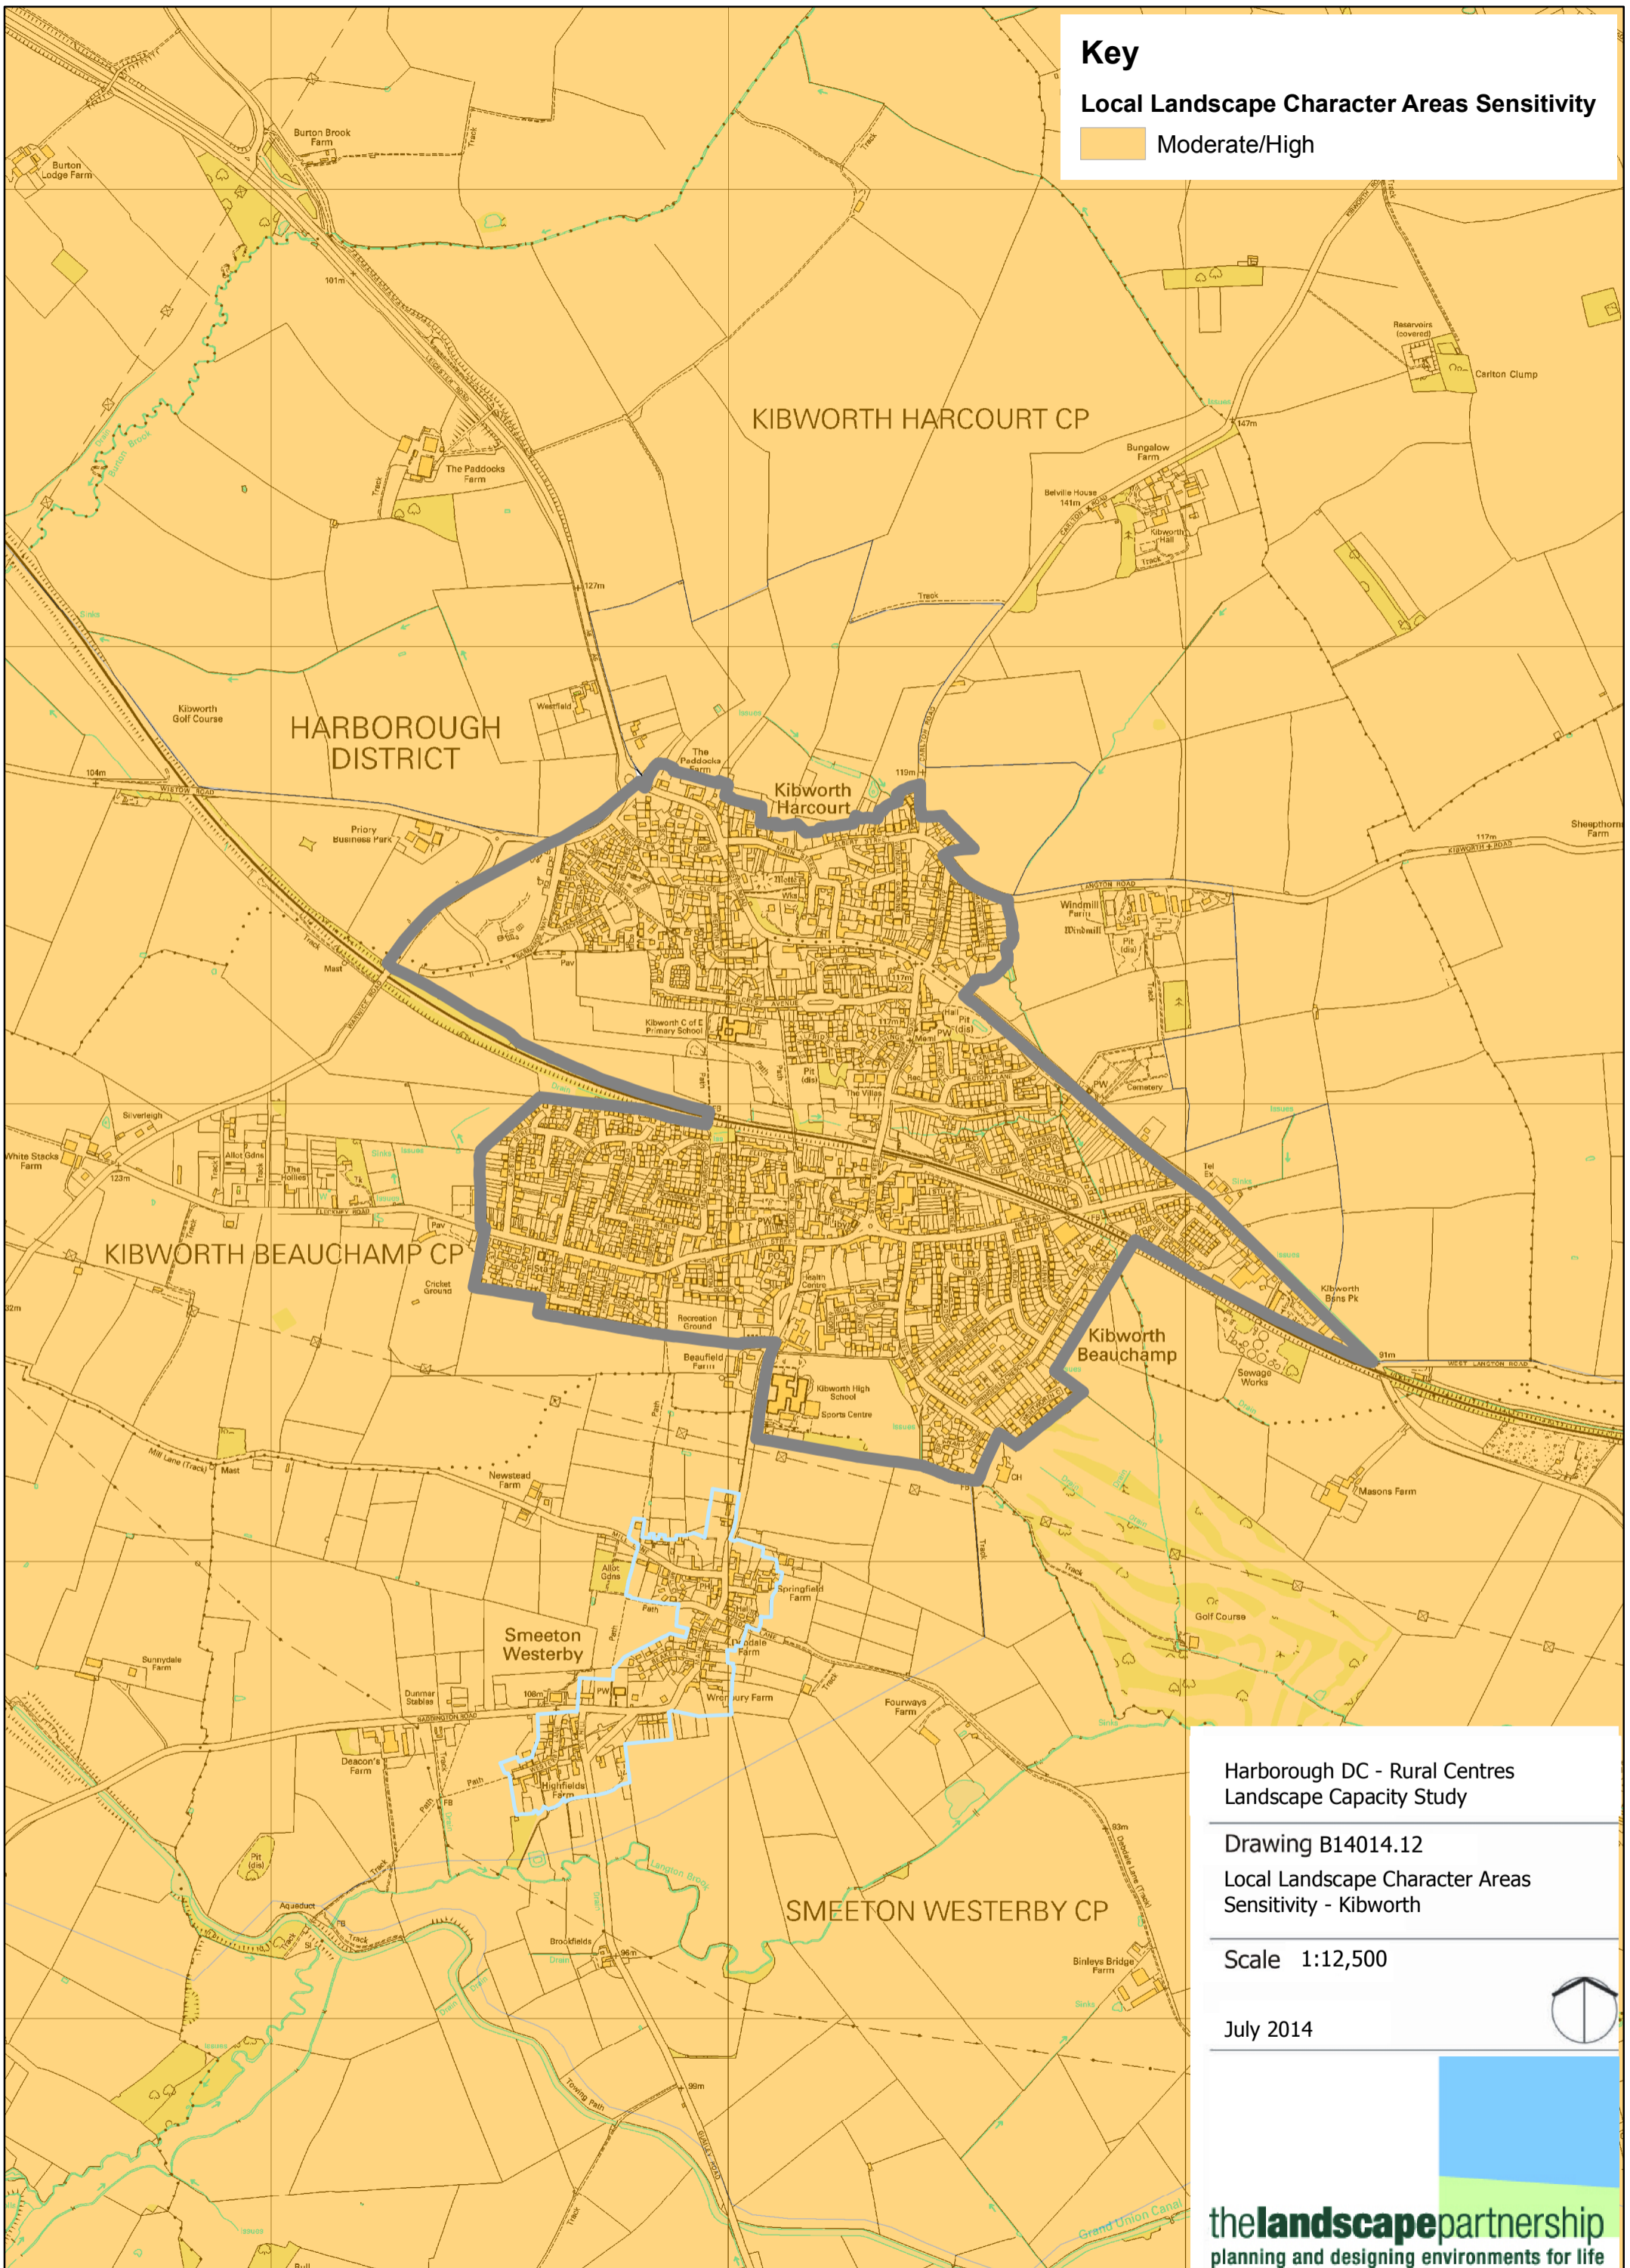

Key

Local Landscape Character Areas

- Kibworth High Leicestershire
- Kibworth Lutterworth Lowlands
- Kibworth Welland Valley
- Kibworth-Fleckney Laughton Hills

Harborough DC - Rural Centres
Landscape Capacity Study

Drawing B14014.06

Local Landscape Character Areas
Kibworth

Scale 1:12,500

July 2014

the landscape partnership
planning and designing environments for life

Key

Local Landscape Character Areas Sensitivity

Moderate/High

Harborough DC - Rural Centres
Landscape Capacity Study

Drawing B14014.12
Local Landscape Character Areas
Sensitivity - Kibworth

Scale 1:12,500

July 2014

the landscape partnership
planning and designing environments for life