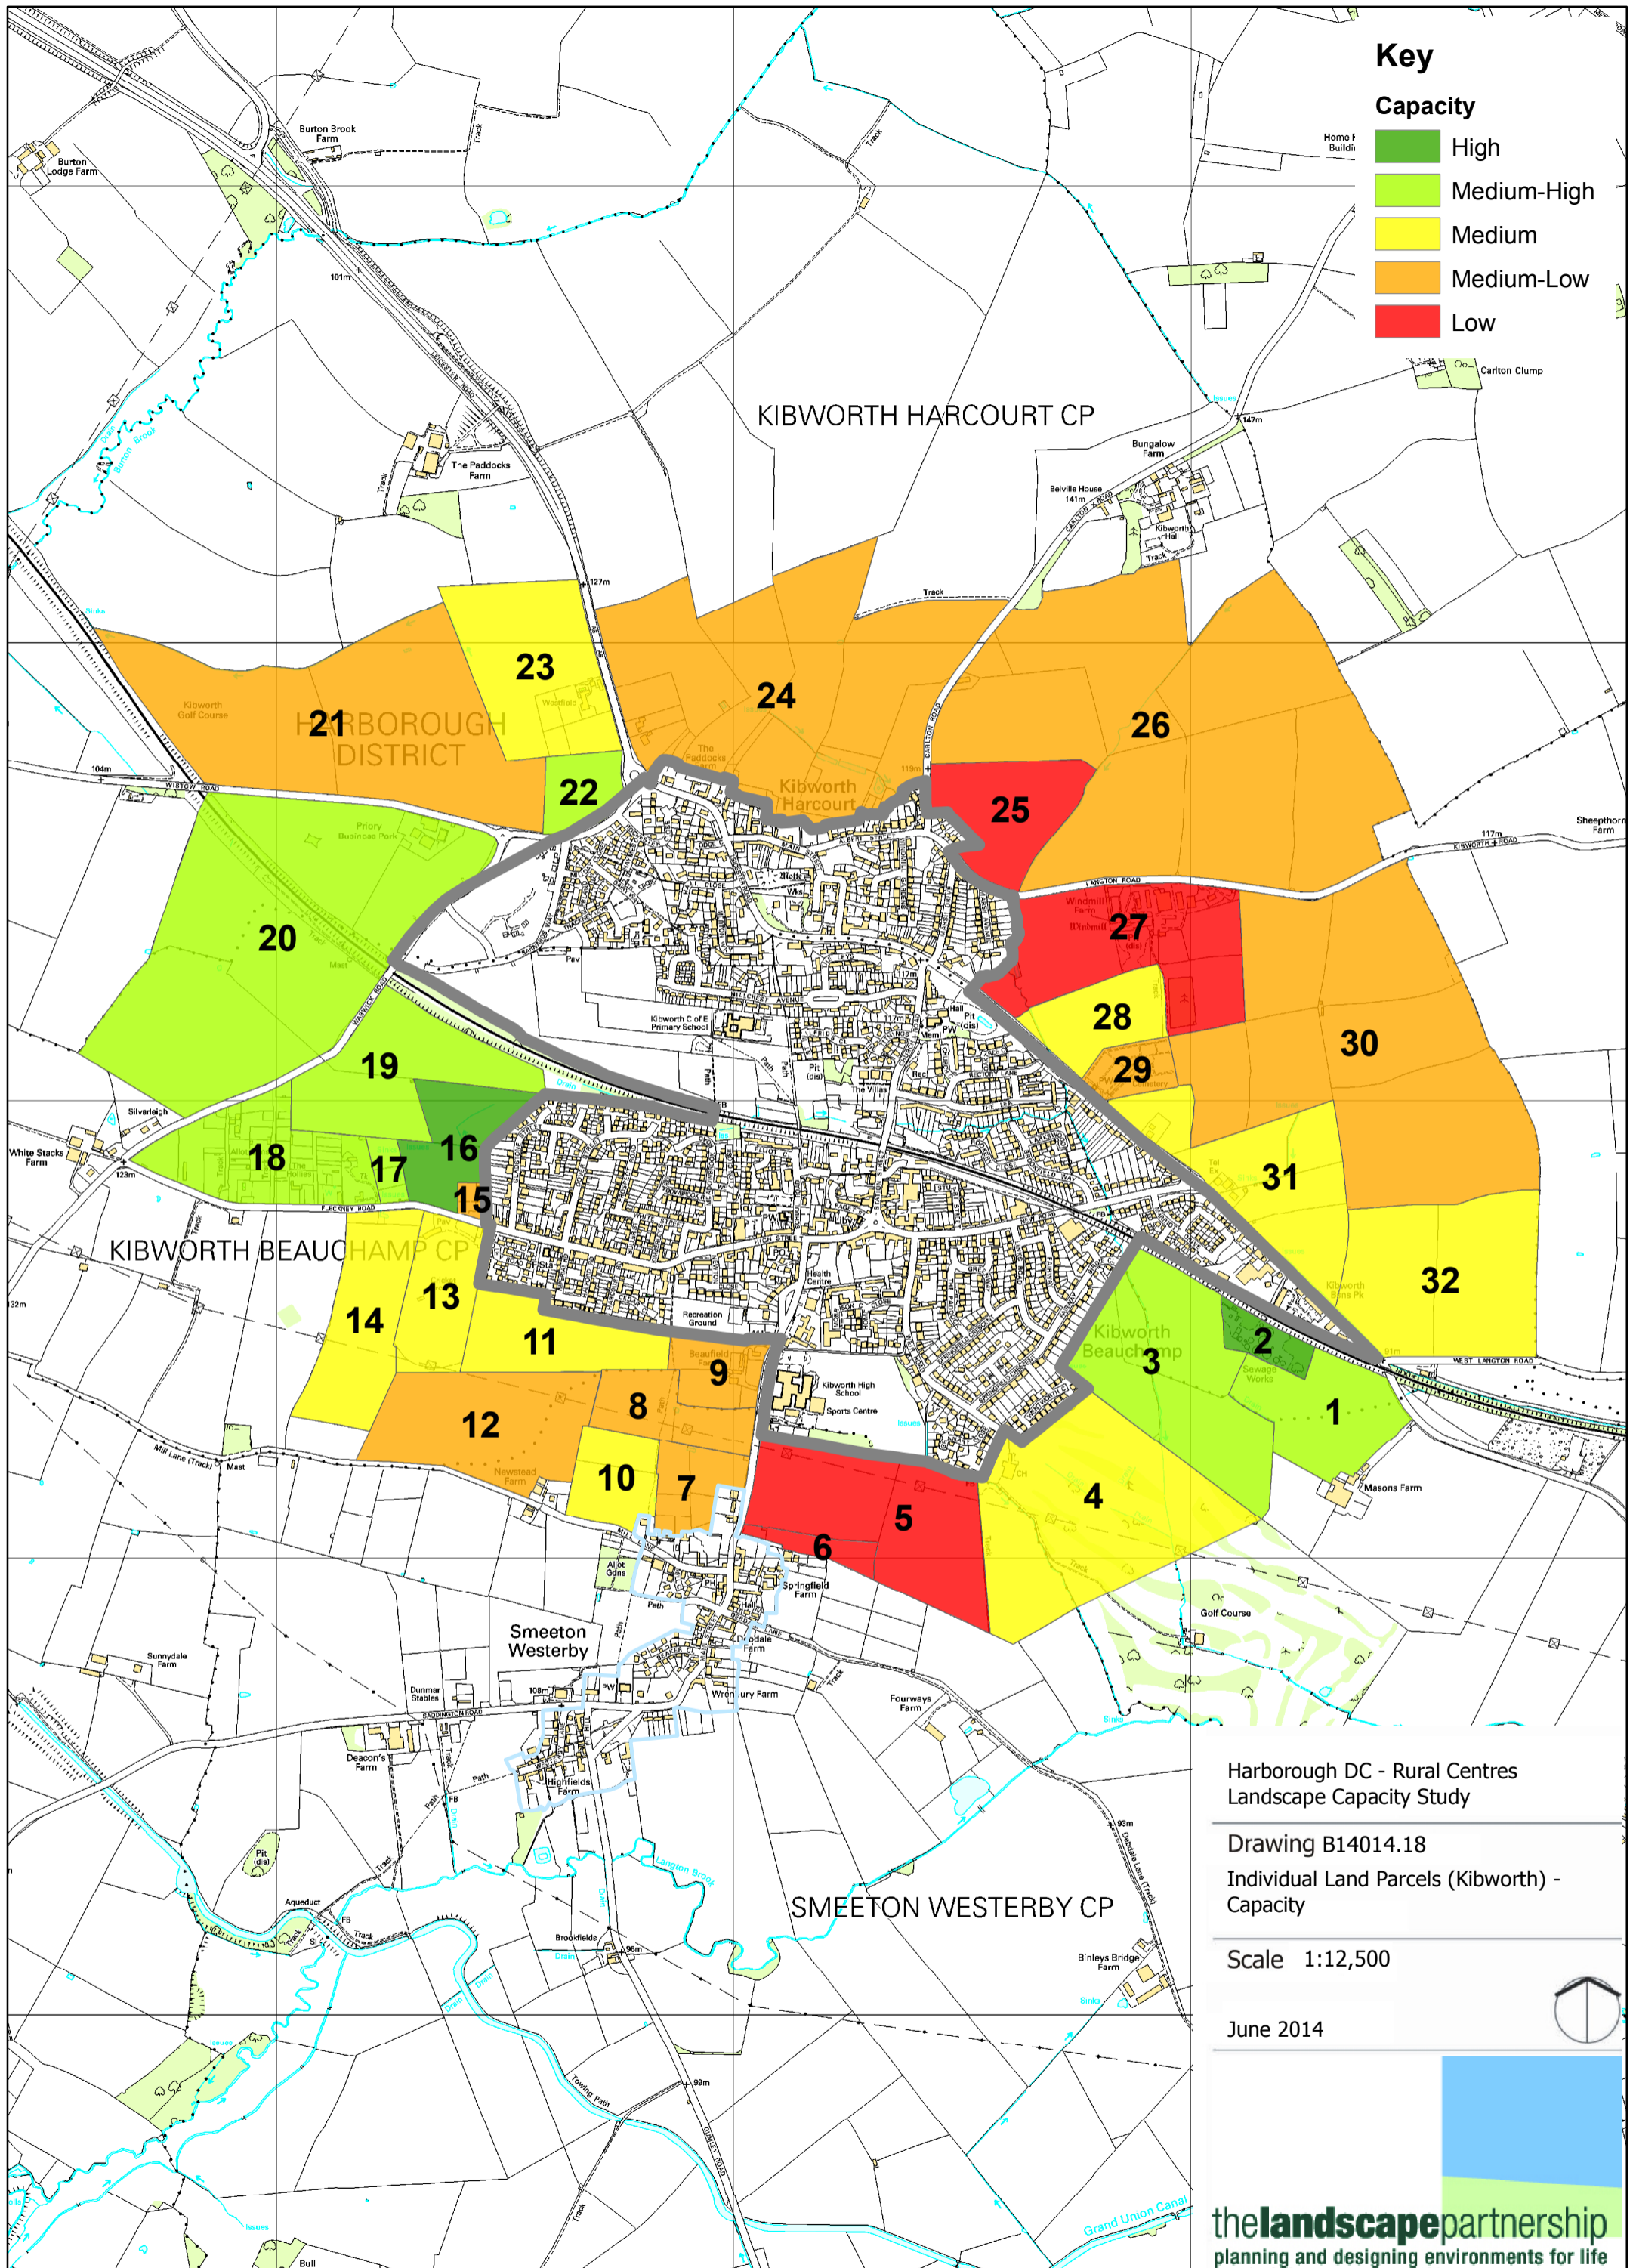

Key

Local Landscape Character Areas

- Kibworth High Leicestershire
- Kibworth Lutterworth Lowlands
- Kibworth Welland Valley
- Kibworth-Fleckney Laughton Hills

Harborough DC - Rural Centres
Landscape Capacity Study

Drawing B14014.06

Local Landscape Character Areas
Kibworth

Scale 1:12,500

July 2014

the landscape partnership
planning and designing environments for life

Key

Local Landscape Character Areas Sensitivity

Moderate/High

Harborough DC - Rural Centres
Landscape Capacity Study

Drawing B14014.12
Local Landscape Character Areas
Sensitivity - Kibworth

Scale 1:12,500

July 2014

the landscape partnership
planning and designing environments for life

Key

Capacity

- High
- Medium-High
- Medium
- Medium-Low
- Low

Harborough DC - Rural Centres
Landscape Capacity Study

Drawing B14014.18
Individual Land Parcels (Kibworth) -
Capacity

Scale 1:12,500

June 2014

thelandscapepartnership
planning and designing environments for life