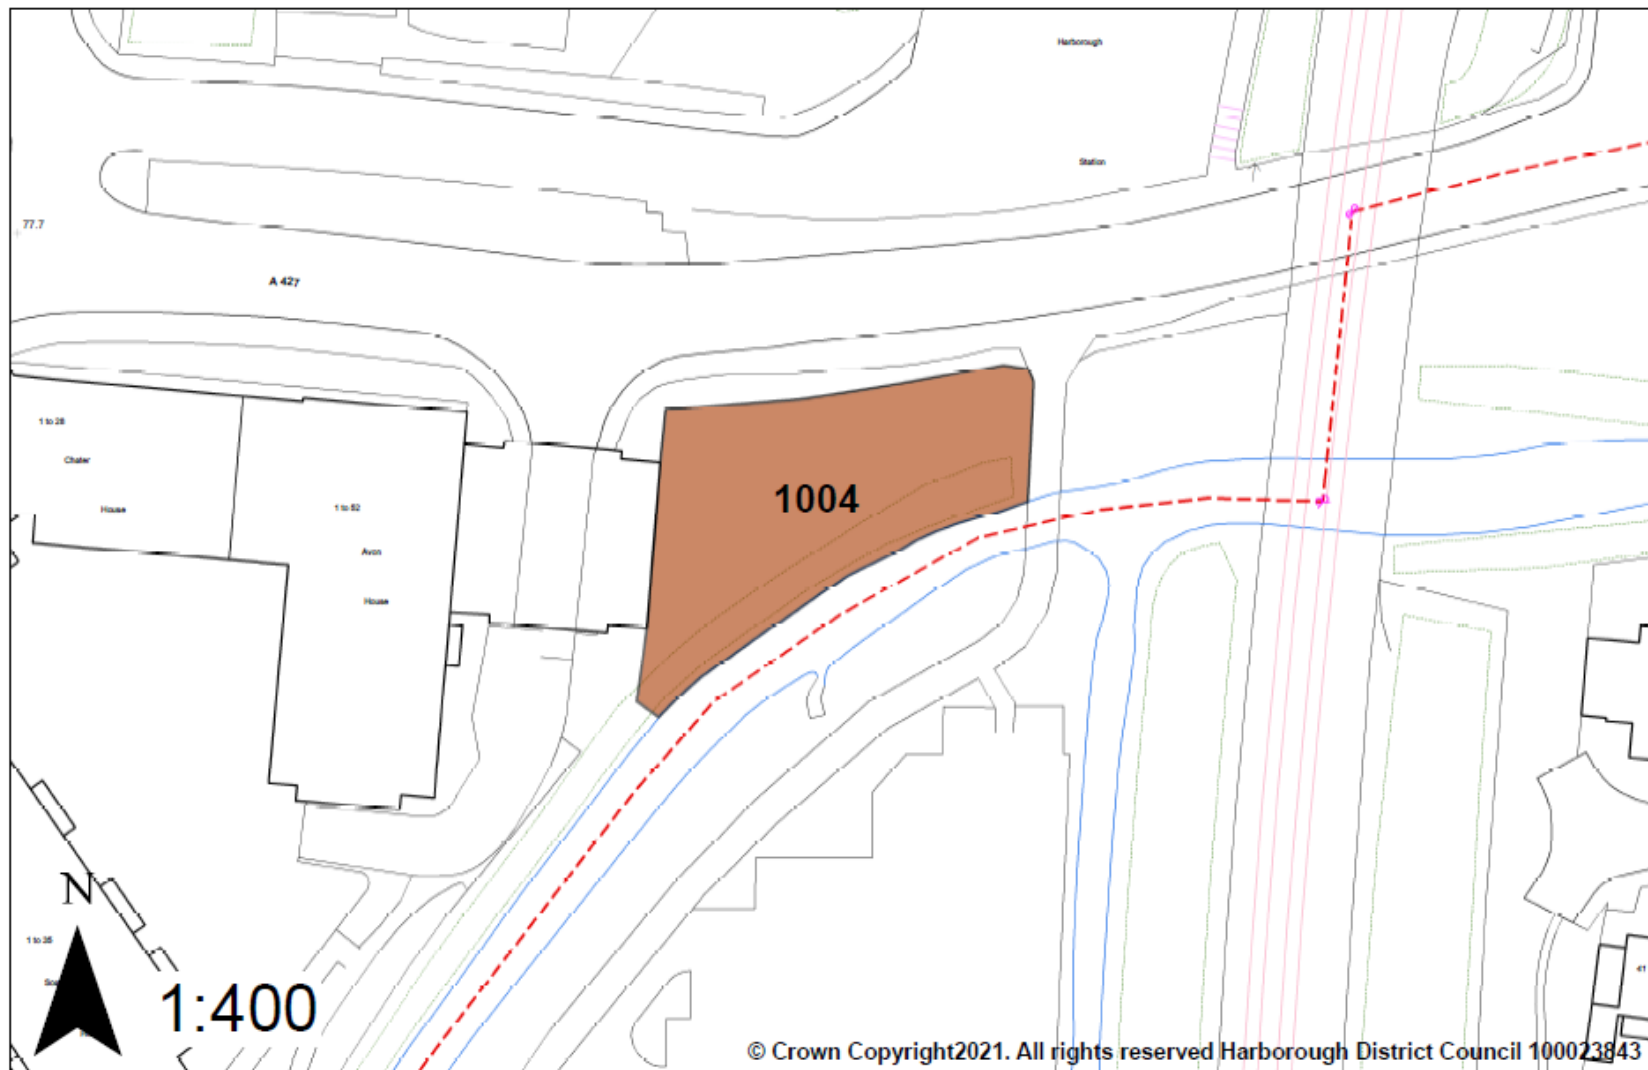

Site 1004: West of footbridge, Rockingham Road, Market Harborough (Ended)