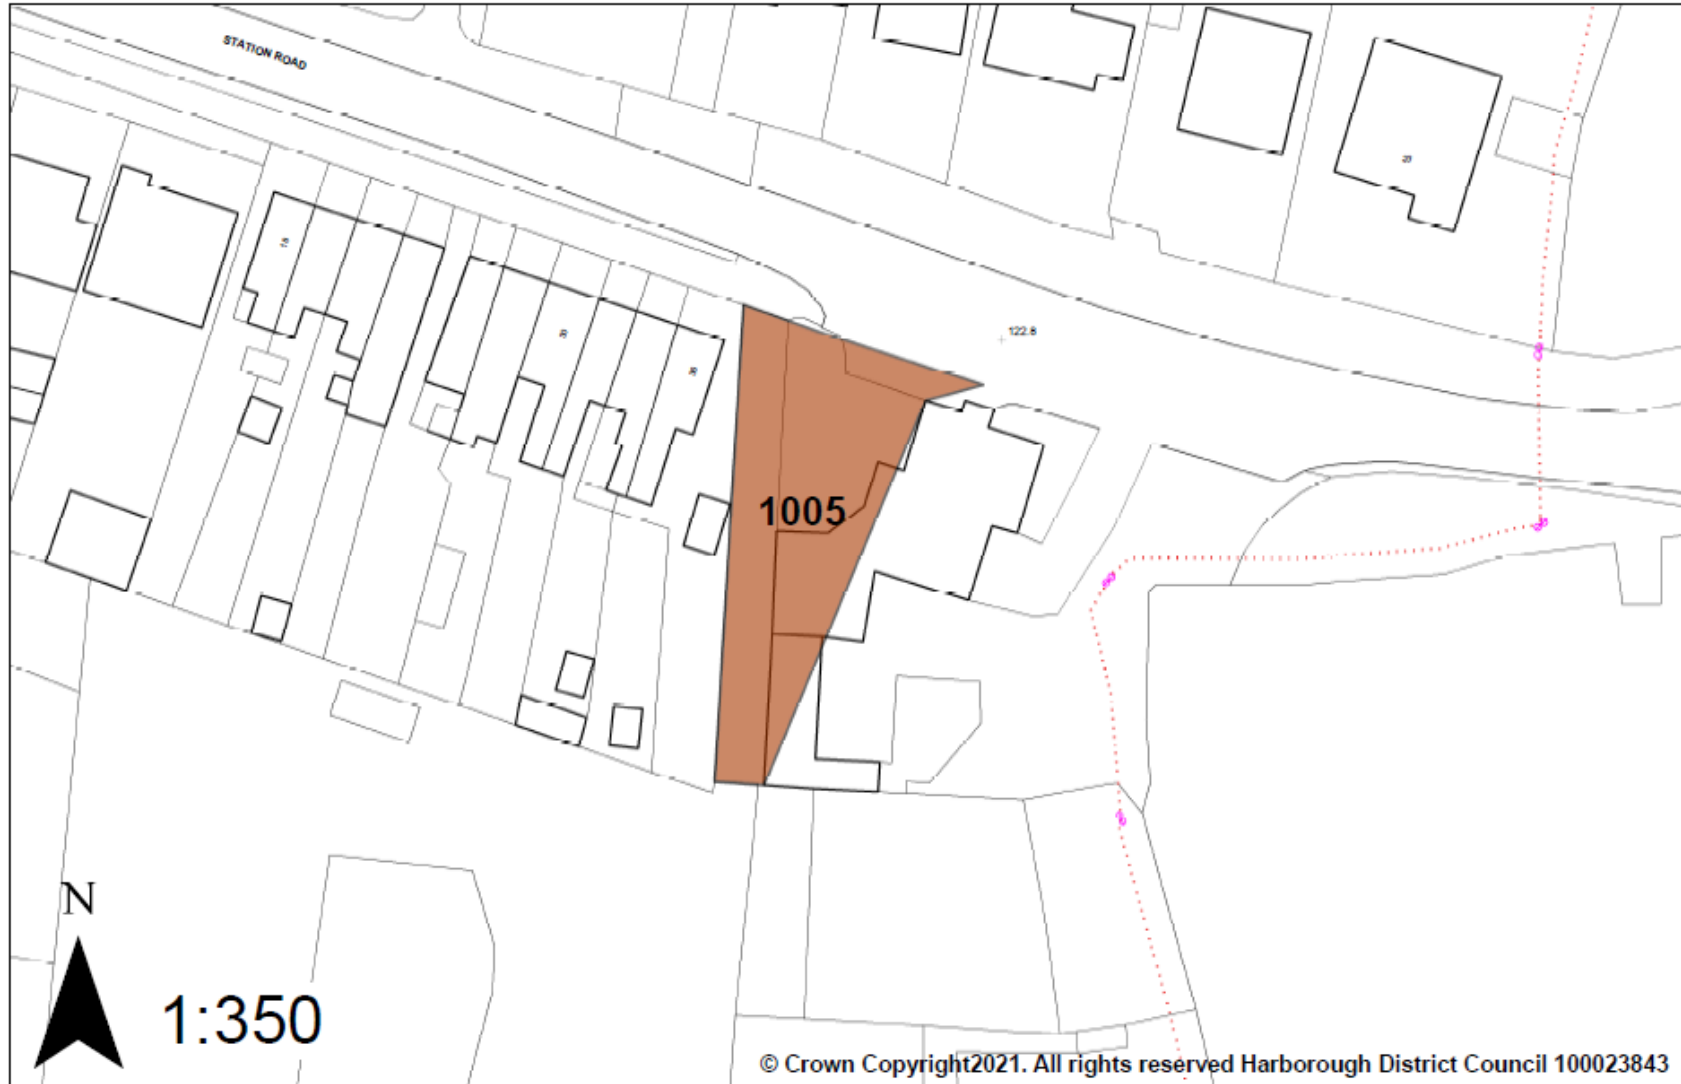

Site 1005: Merrie Monk PH, Station Road, Dunton Bassett (Ended)