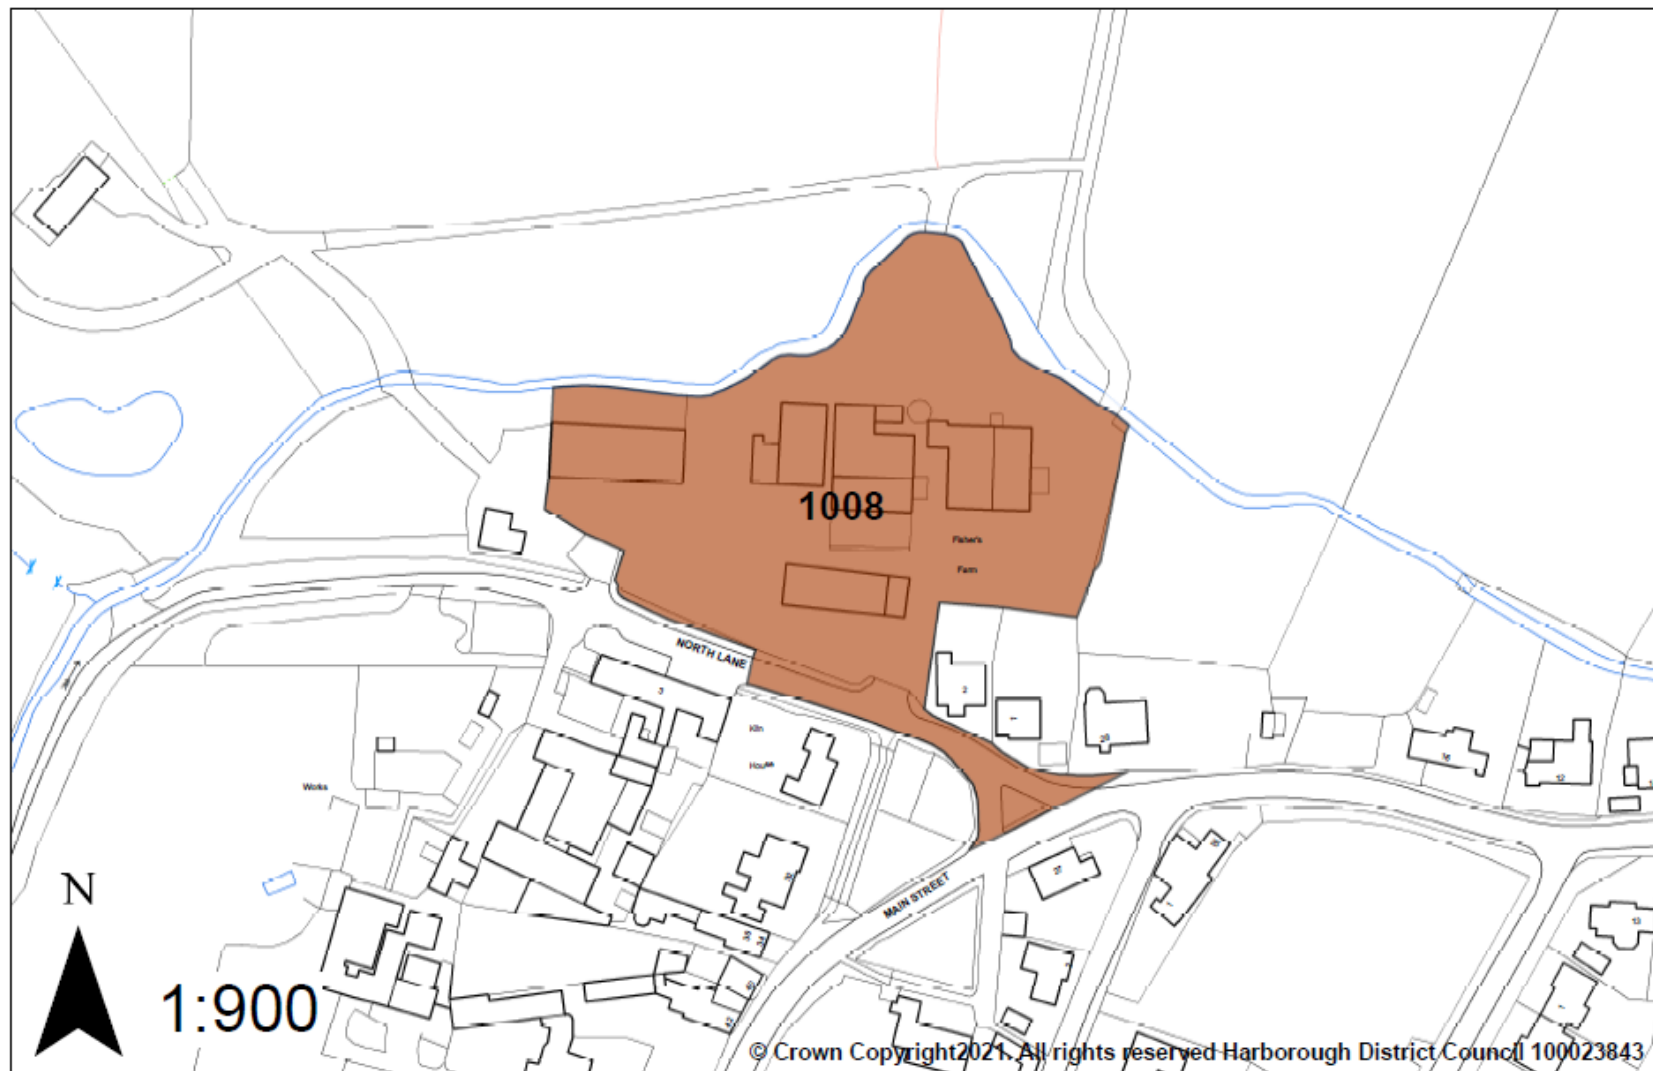

Site 1005: Merrie Monk PH, Station Road, Dunton Bassett (Ended)

Site 1006: Old Station Yard, Rockingham Road, Great Easton (Ended)

Site 1007: Midland Handling Equipment Ltd, Great Glen (Ended)

Site 1008: Land at Fishers Farm, Main Street, Foxton (Ended)