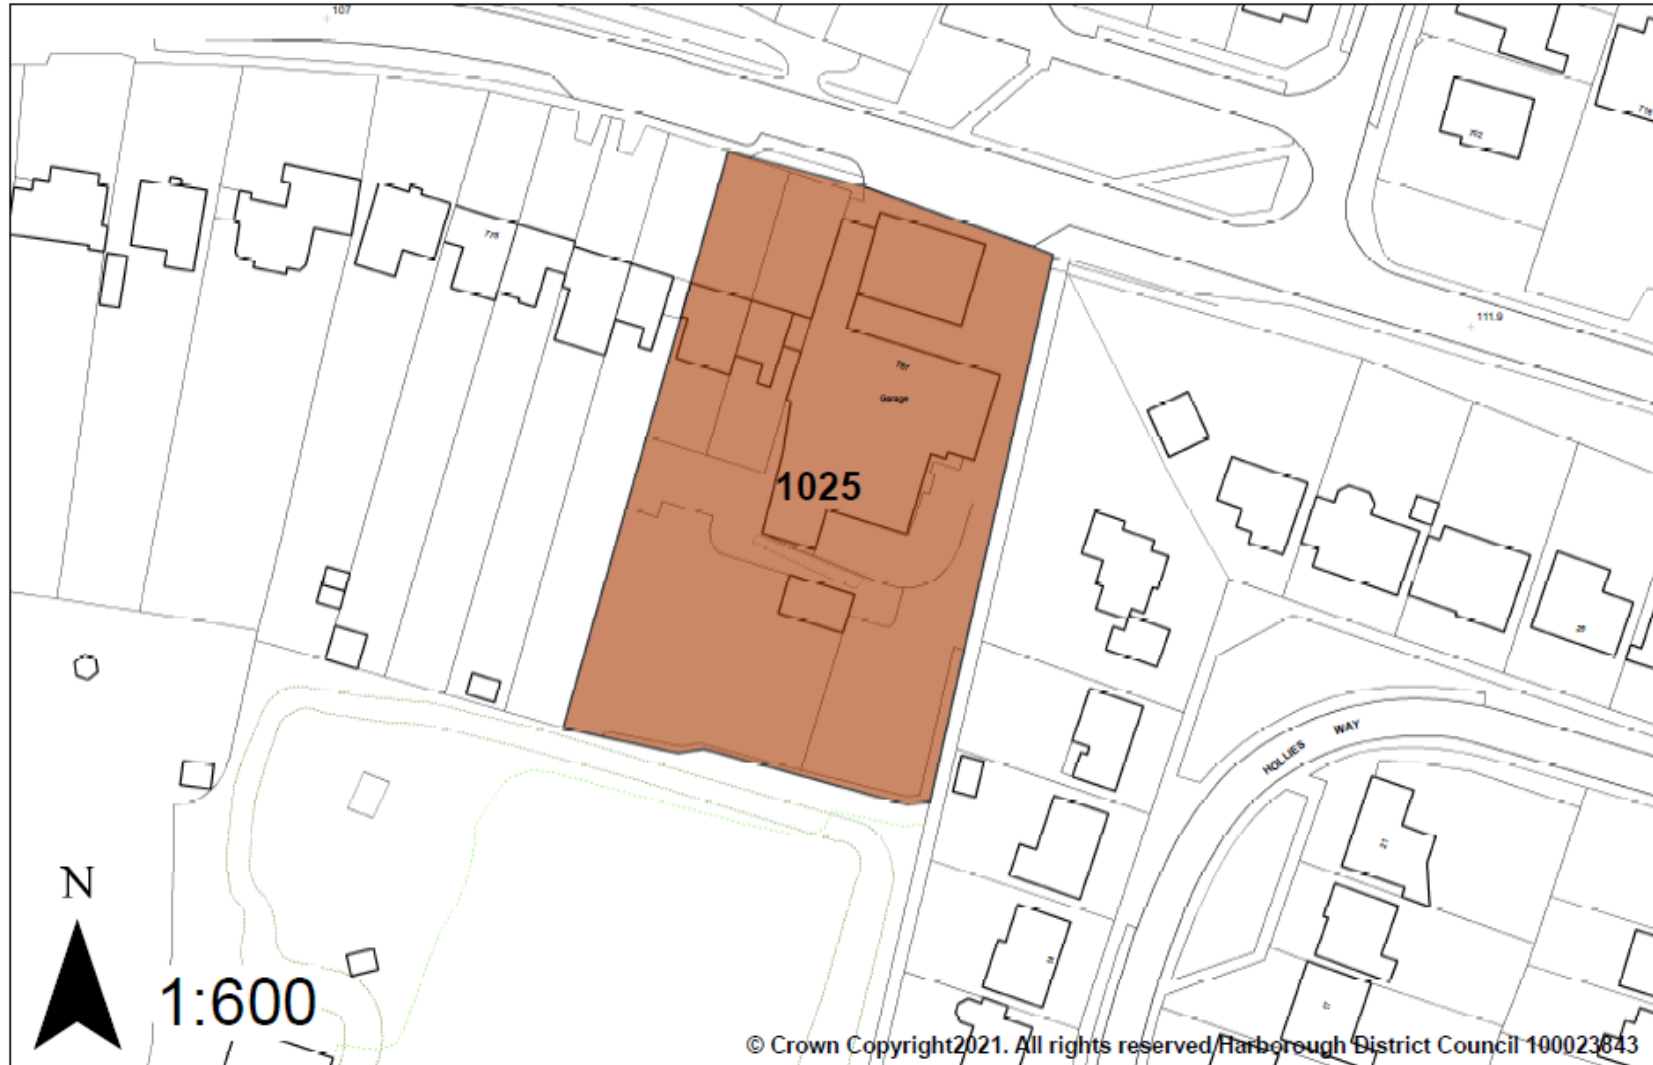

Site 1025: 787 Uppingham Road, Thurnby