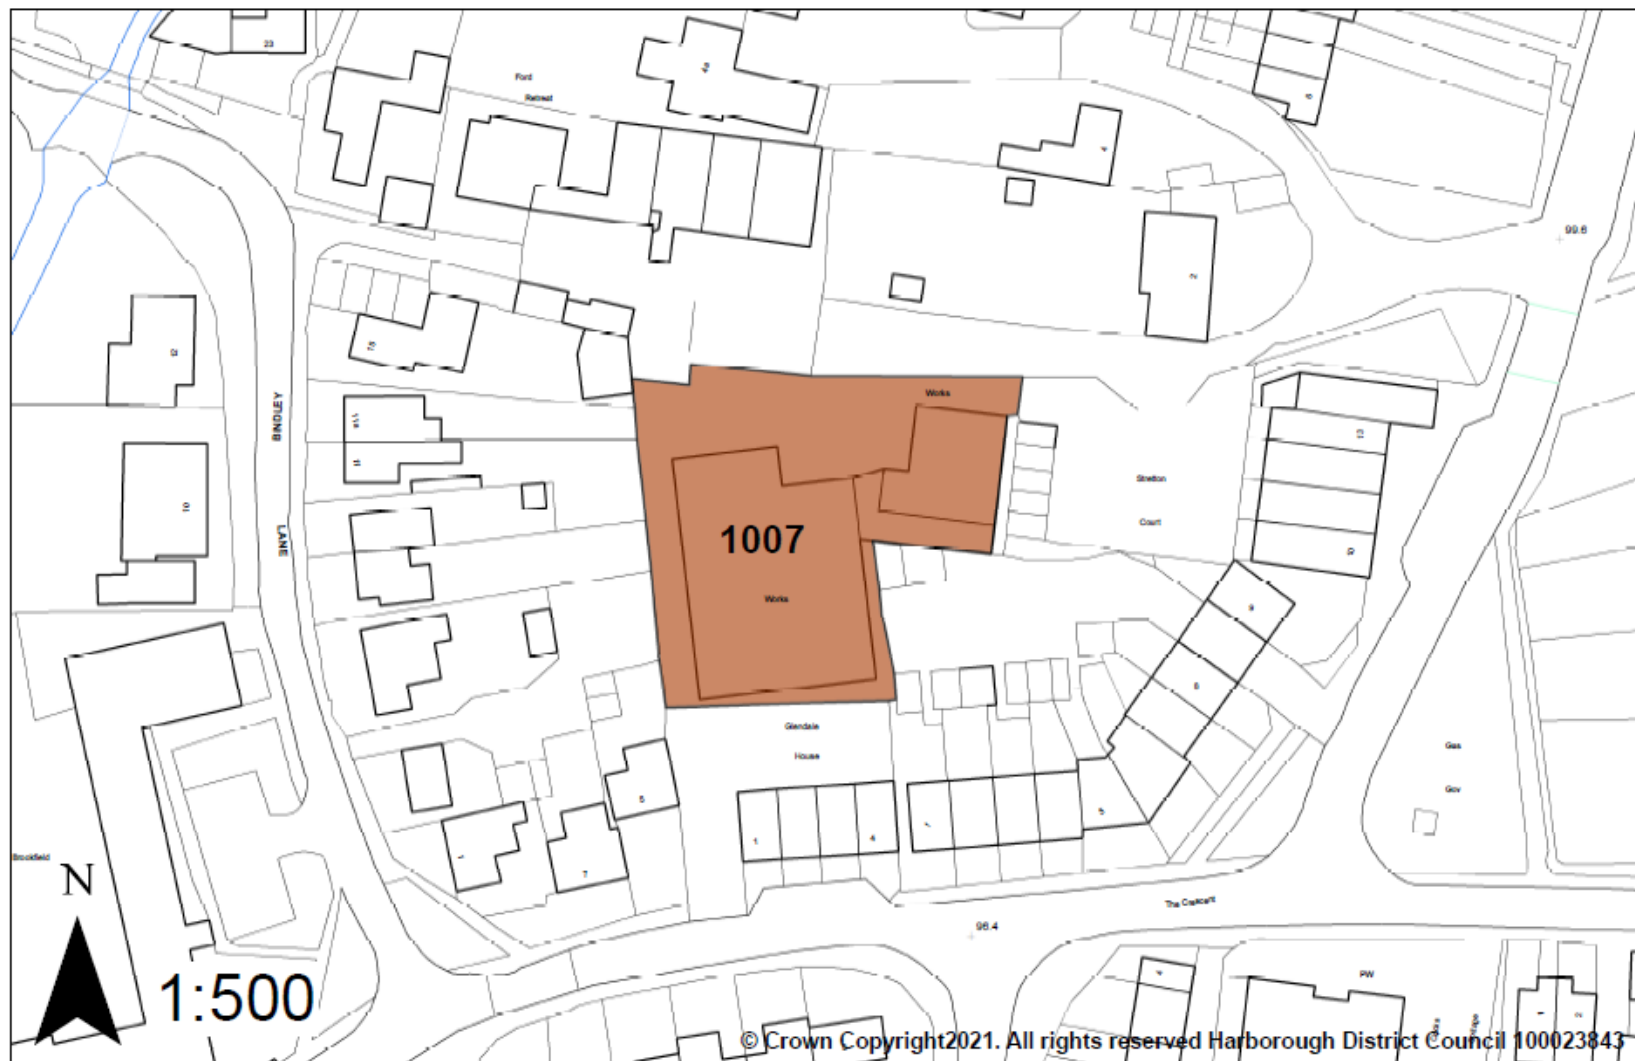

Harbrough District Council

Brownfield Land Register

2026 Update

Part 1: Site maps

Contents

Site 1001: Ex Garage Site, Naseby Square, Market Harborough (Ended)	4
Site 1002: Former Travis Perkins site, Market Harborough (Ended).....	5
Site 1003: Former Harboro' Rubber site, St Mary's Road, Market Harborough.....	6
Site 1004: West of footbridge, Rockingham Road, Market Harborough (Ended)	7
Site 1005: Merrie Monk PH, Station Road, Dunton Bassett (Ended)	8
Site 1006: Old Station Yard, Rockingham Road, Great Easton (Ended)	9
Site 1007: Midland Handling Equipment Ltd, Great Glen (Ended).....	10
Site 1008: Land at Fishers Farm, Main Street, Foxton (Ended)	11
Site 1009: Garden Centre adj. 80 Dunton Road, Broughton Astley	12
Site 1010: Self Unlimited East Midlands Region, Melton Road, Shangton	13
Site 1011: Clover Court, Hearth Street, Market Harborough (Ended).....	14
Site 1012: 7-35 Knights Close, Billesdon (Ended).....	15
Site 1013: Former Railway Station, Station Street, Kibworth Beauchamp.....	16
Site 1014: Lorry Park, Gaulby Road, Billesdon.....	17
Site 1015: Swiftway Centre, Central Avenue, Lutterworth (Ended).....	18
Site 1016: 34 Northampton Road, Market Harborough (Ended)	19
Site 1017: White Hart Garage, Leicester Road, Billesdon	20
Site 1018: Telford Road Garages, Telford Way, Thurnby	21
Site 1019: Abattoir Site, South Kilworth	22
Site 1020: Rear of 2 High Street, Great Easton	23
Site 1021: 20 Abbey Street, Market Harborough	24
Site 1022: Ambulance Station, Market Harborough (Ended).....	25

Site 1005: Merrie Monk PH, Station Road, Dunton Bassett (Ended)

Site 1006: Old Station Yard, Rockingham Road, Great Easton (Ended)

Site 1007: Midland Handling Equipment Ltd, Great Glen (Ended)

Site 1008: Land at Fishers Farm, Main Street, Foxton (Ended)