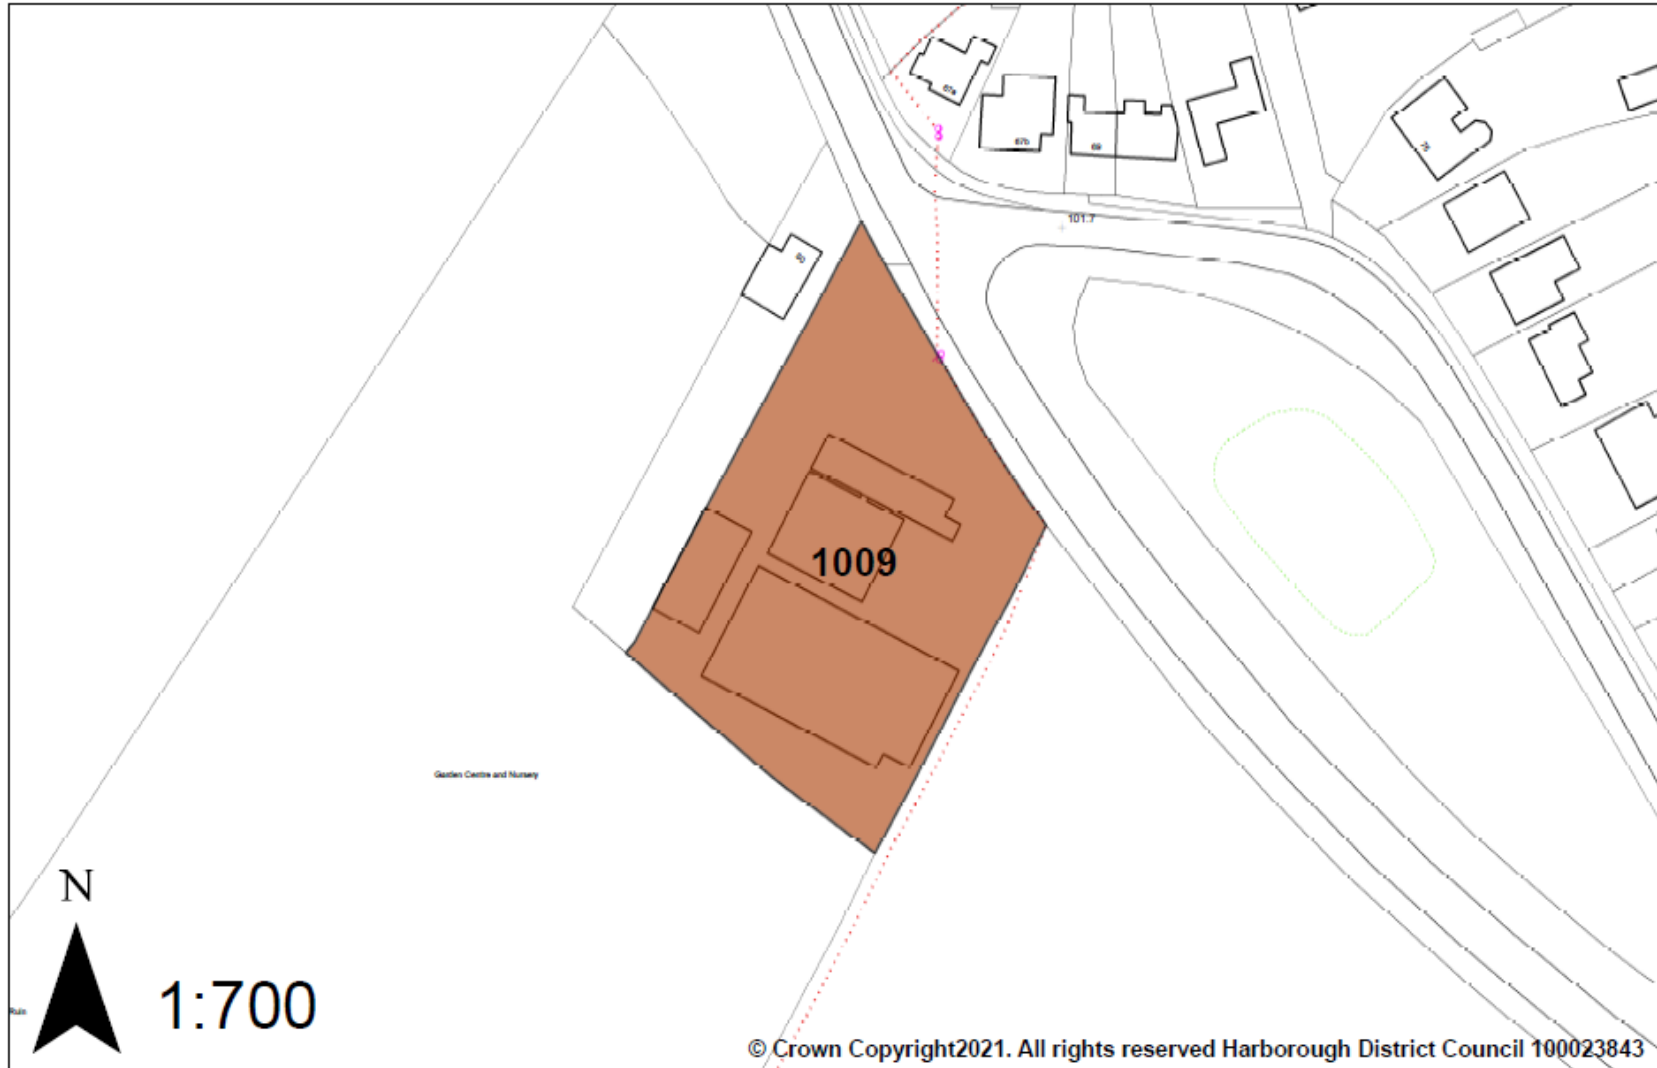

Site 1009: Garden Centre adj. 80 Dunton Road, Broughton Astley