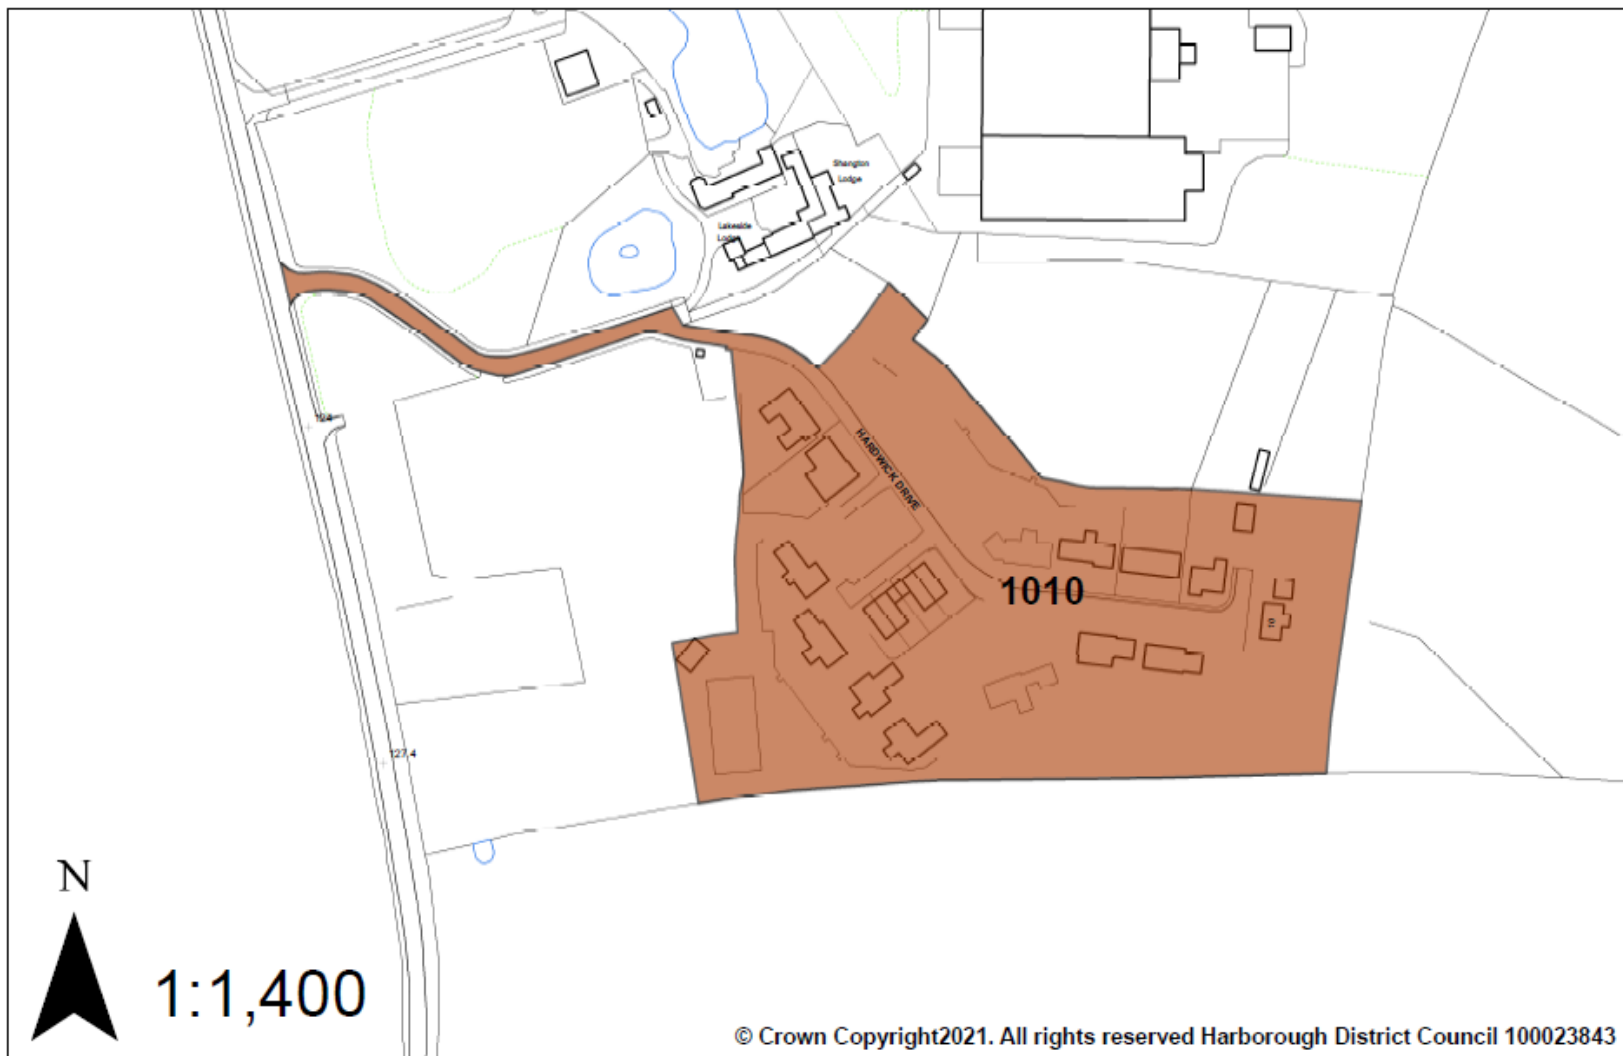

Site 1010: Self Unlimited East Midlands Region, Melton Road, Shangton