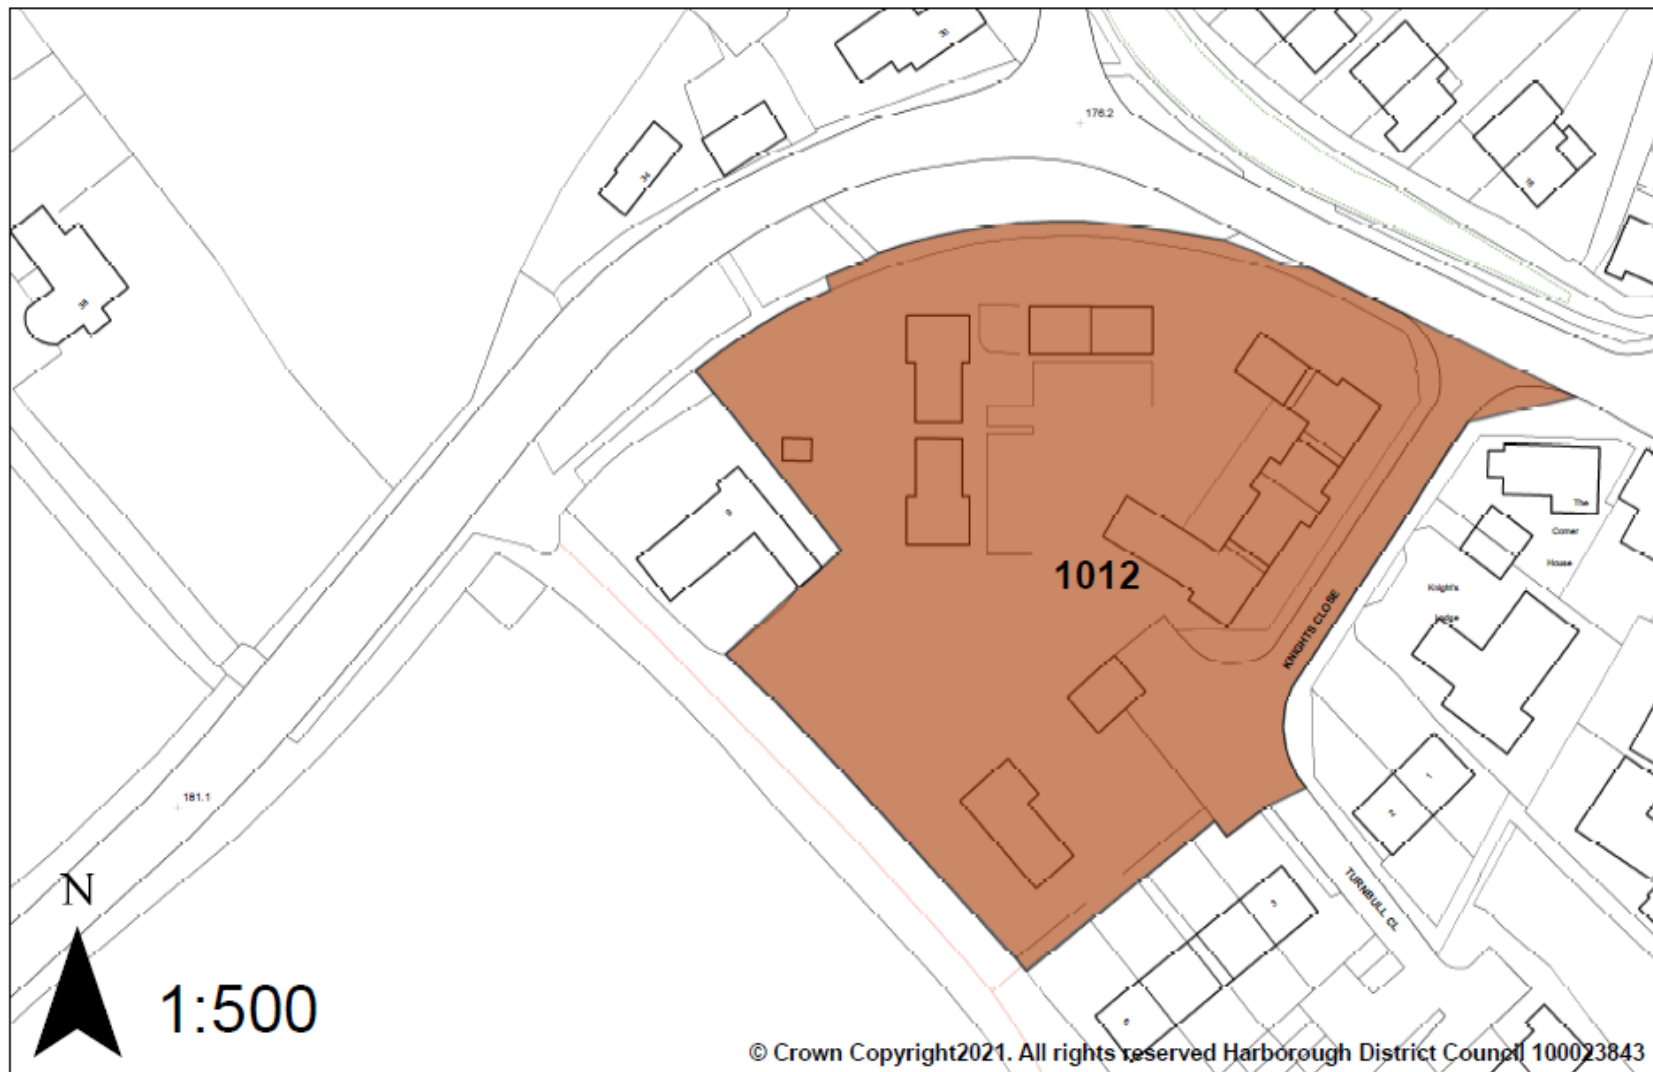

Site 1012: 7-35 Knights Close, Billesdon (Ended)