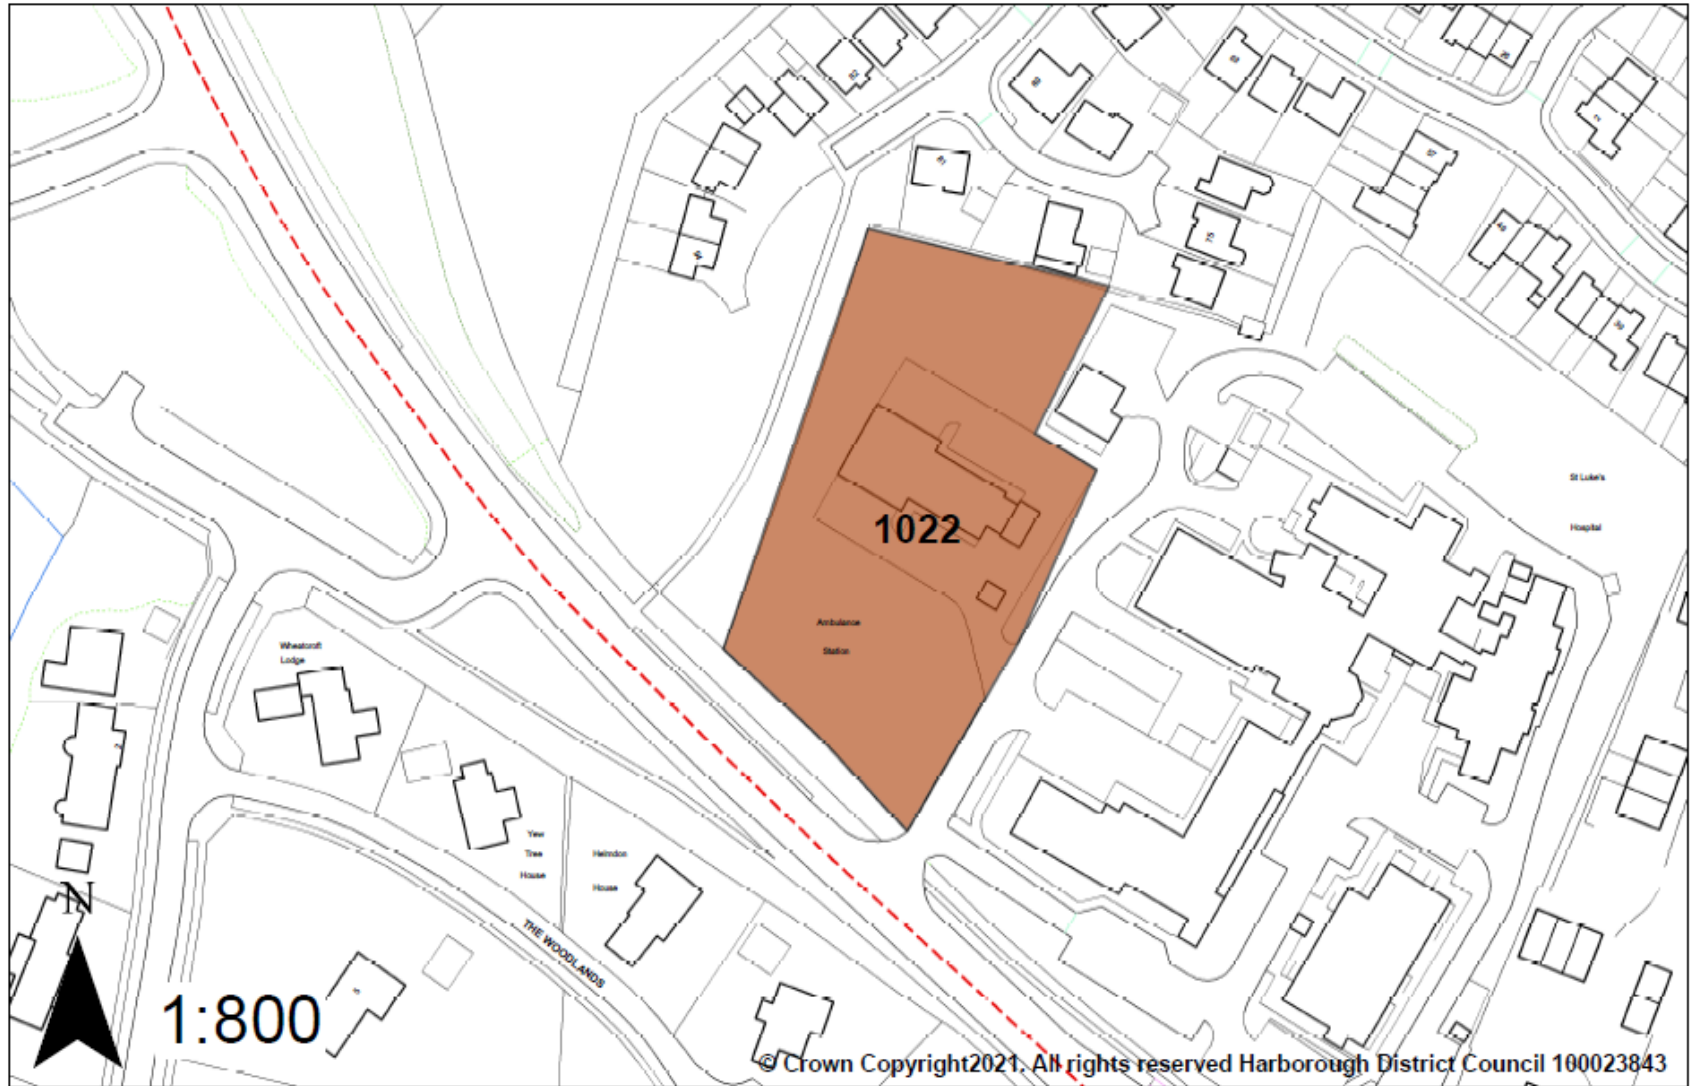

Site 1022: Ambulance Station, Market Harborough (Ended)