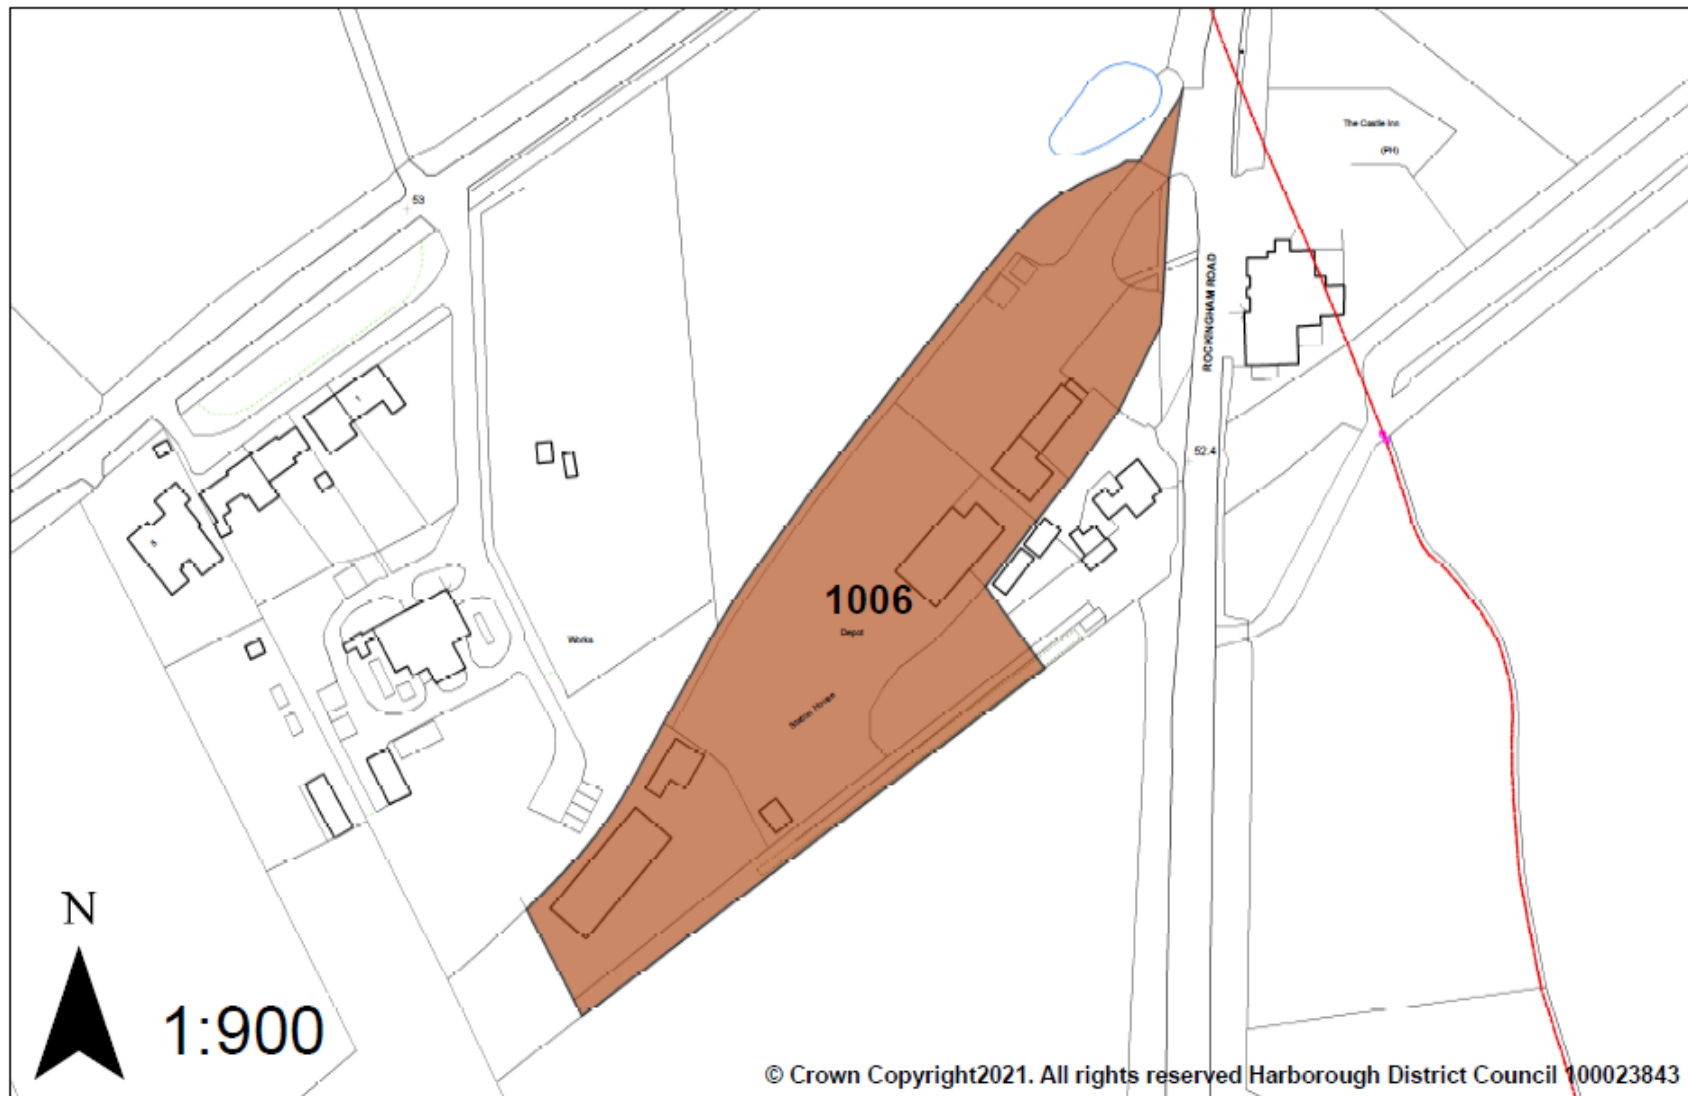

Site 1005: Merrie Monk PH, Station Road, Dunton Bassett (Ended)

Site 1006: Old Station Yard, Rockingham Road, Great Easton (Ended)

Site 1007: Midland Handling Equipment Ltd, Great Glen (Ended)

Site 1008: Land at Fishers Farm, Main Street, Foxton (Ended)