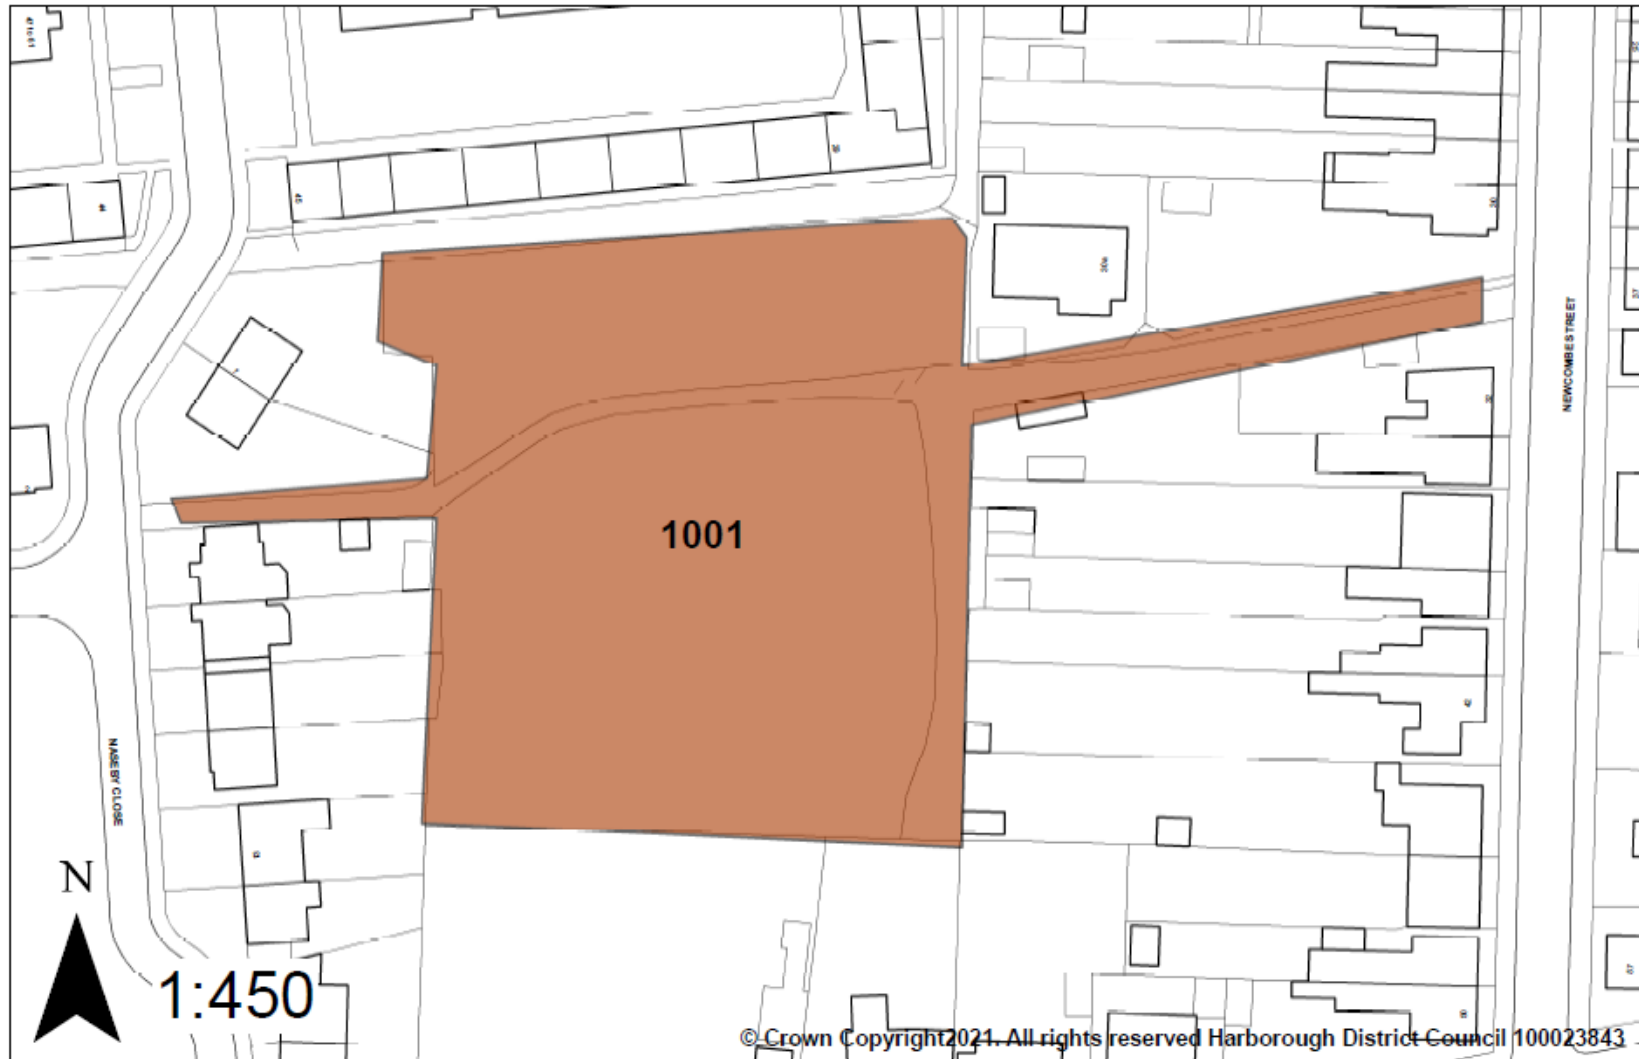

Site 1001: Ex Garage Site, Naseby Square, Market Harborough (Ended)