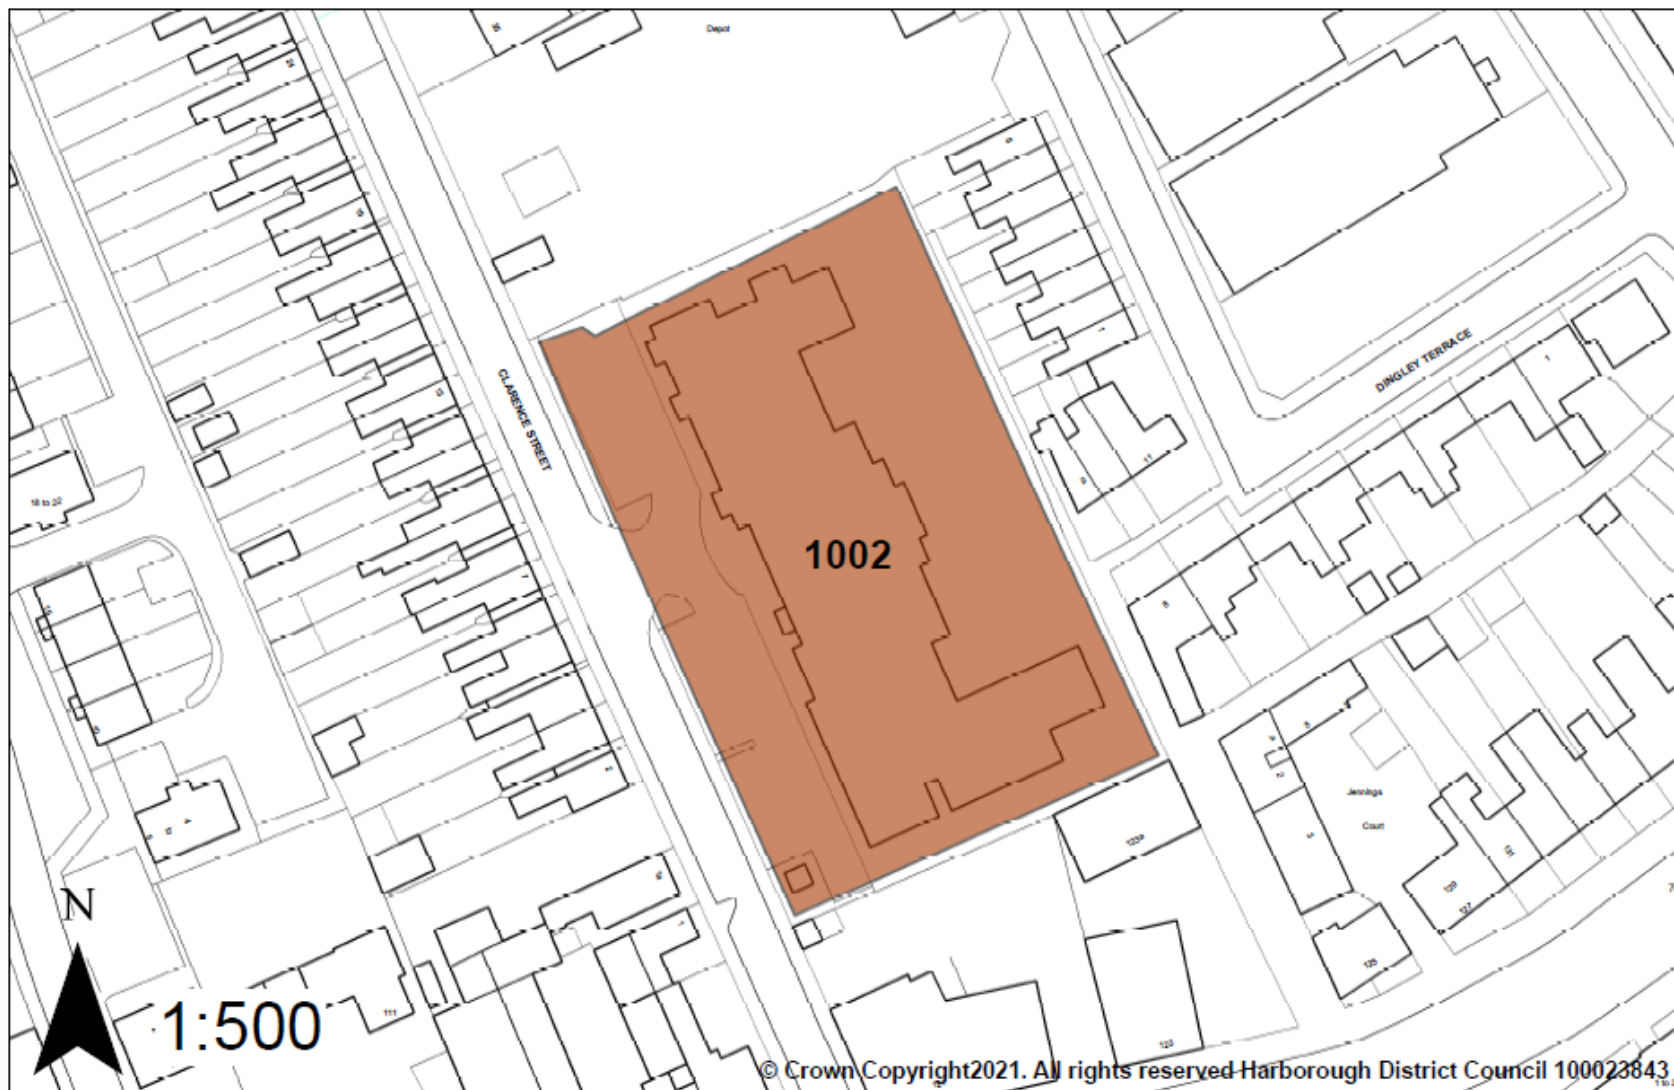

Site 1002: Former Travis Perkins site, Market Harbour (Ended)