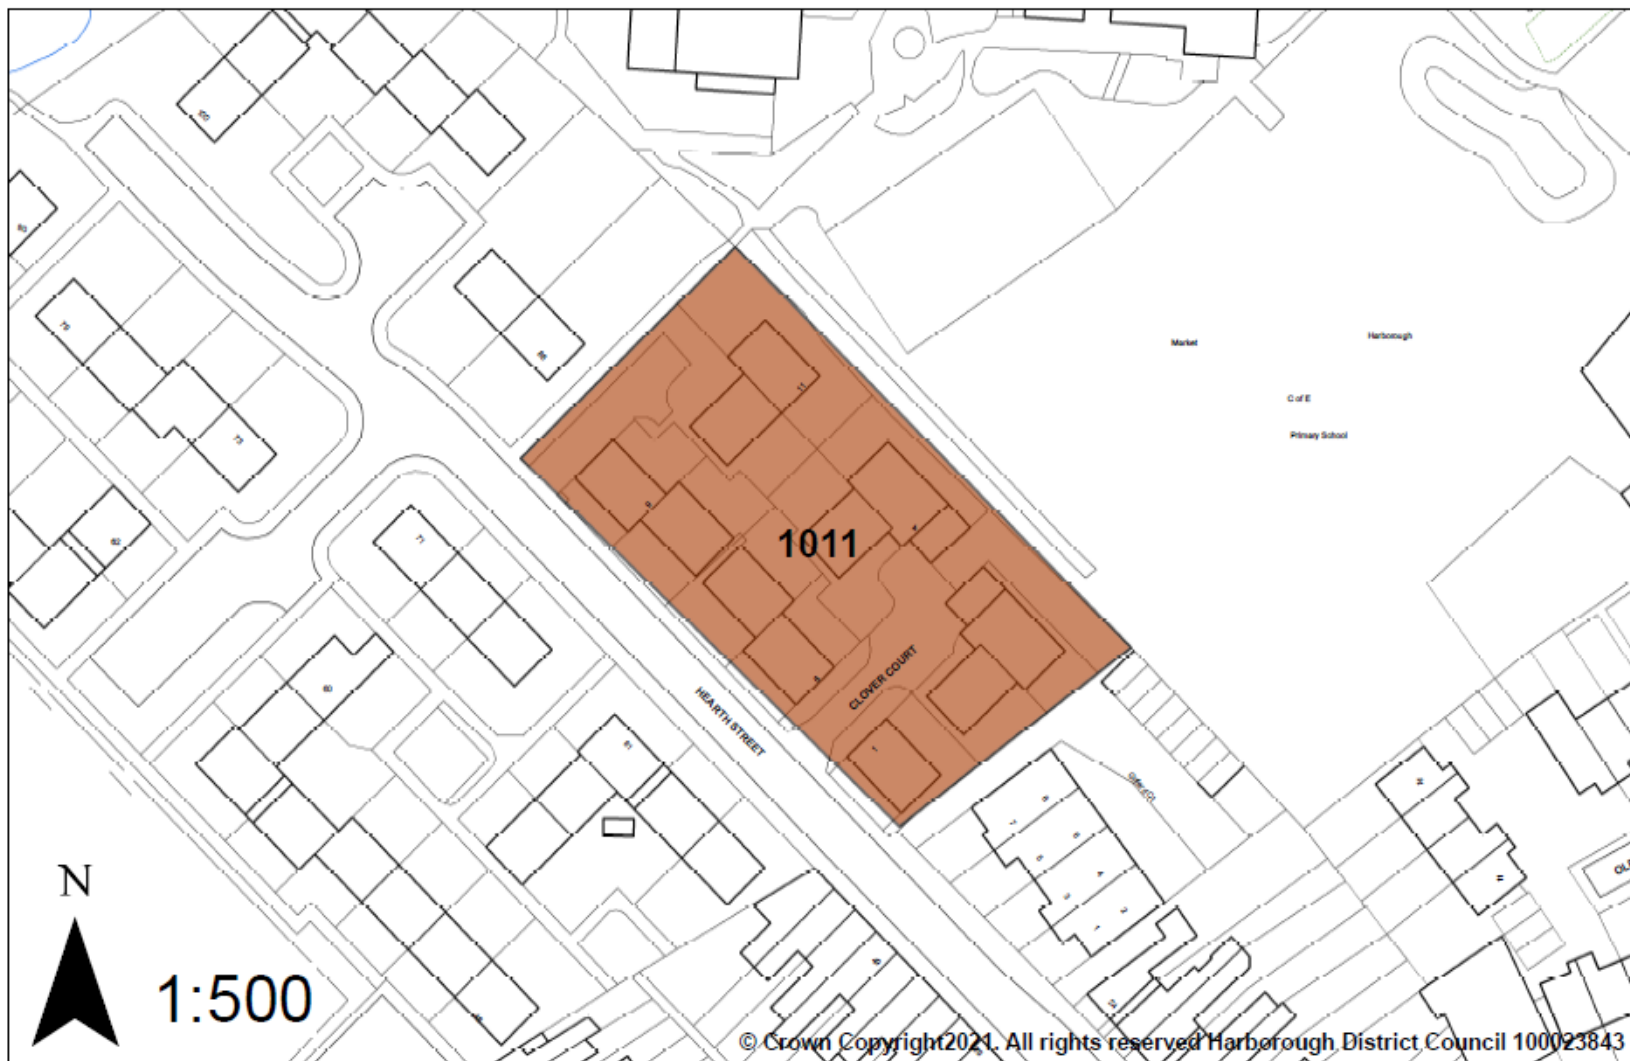

Site 1011: Clover Court, Hearth Street, Market Harborough (Ended)