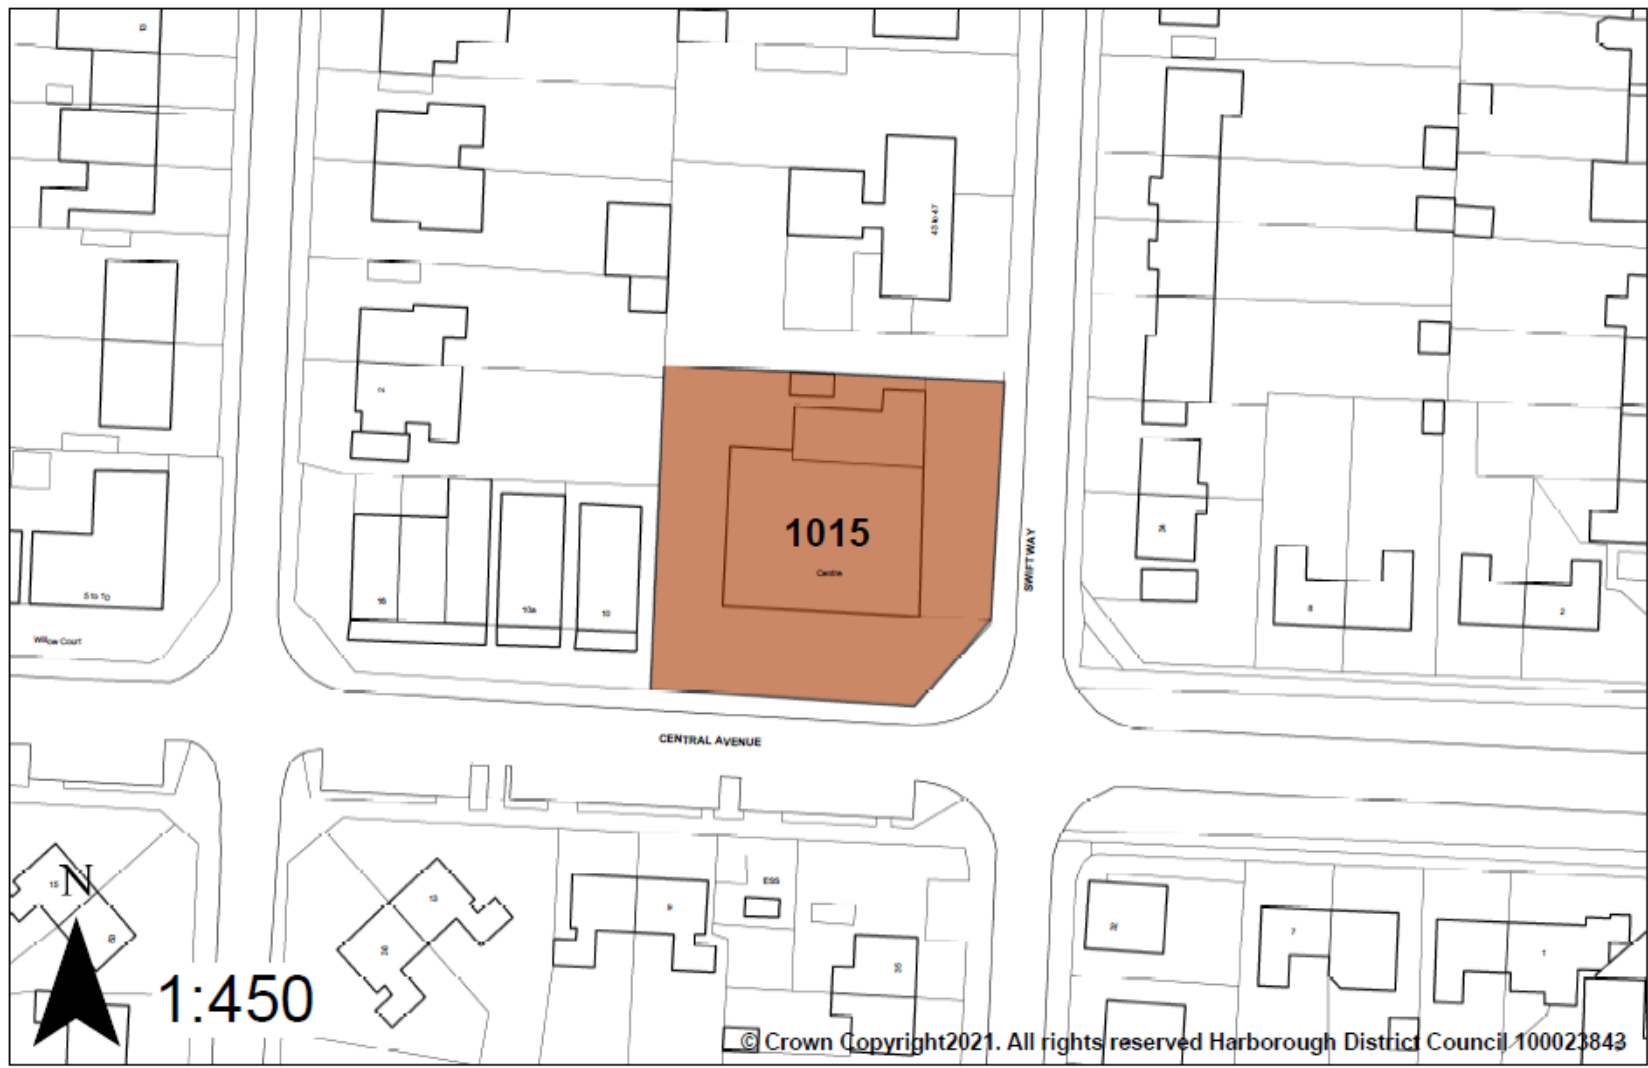

Site 1015: Swiftway Centre, Central Avenue, Lutterworth (Ended)