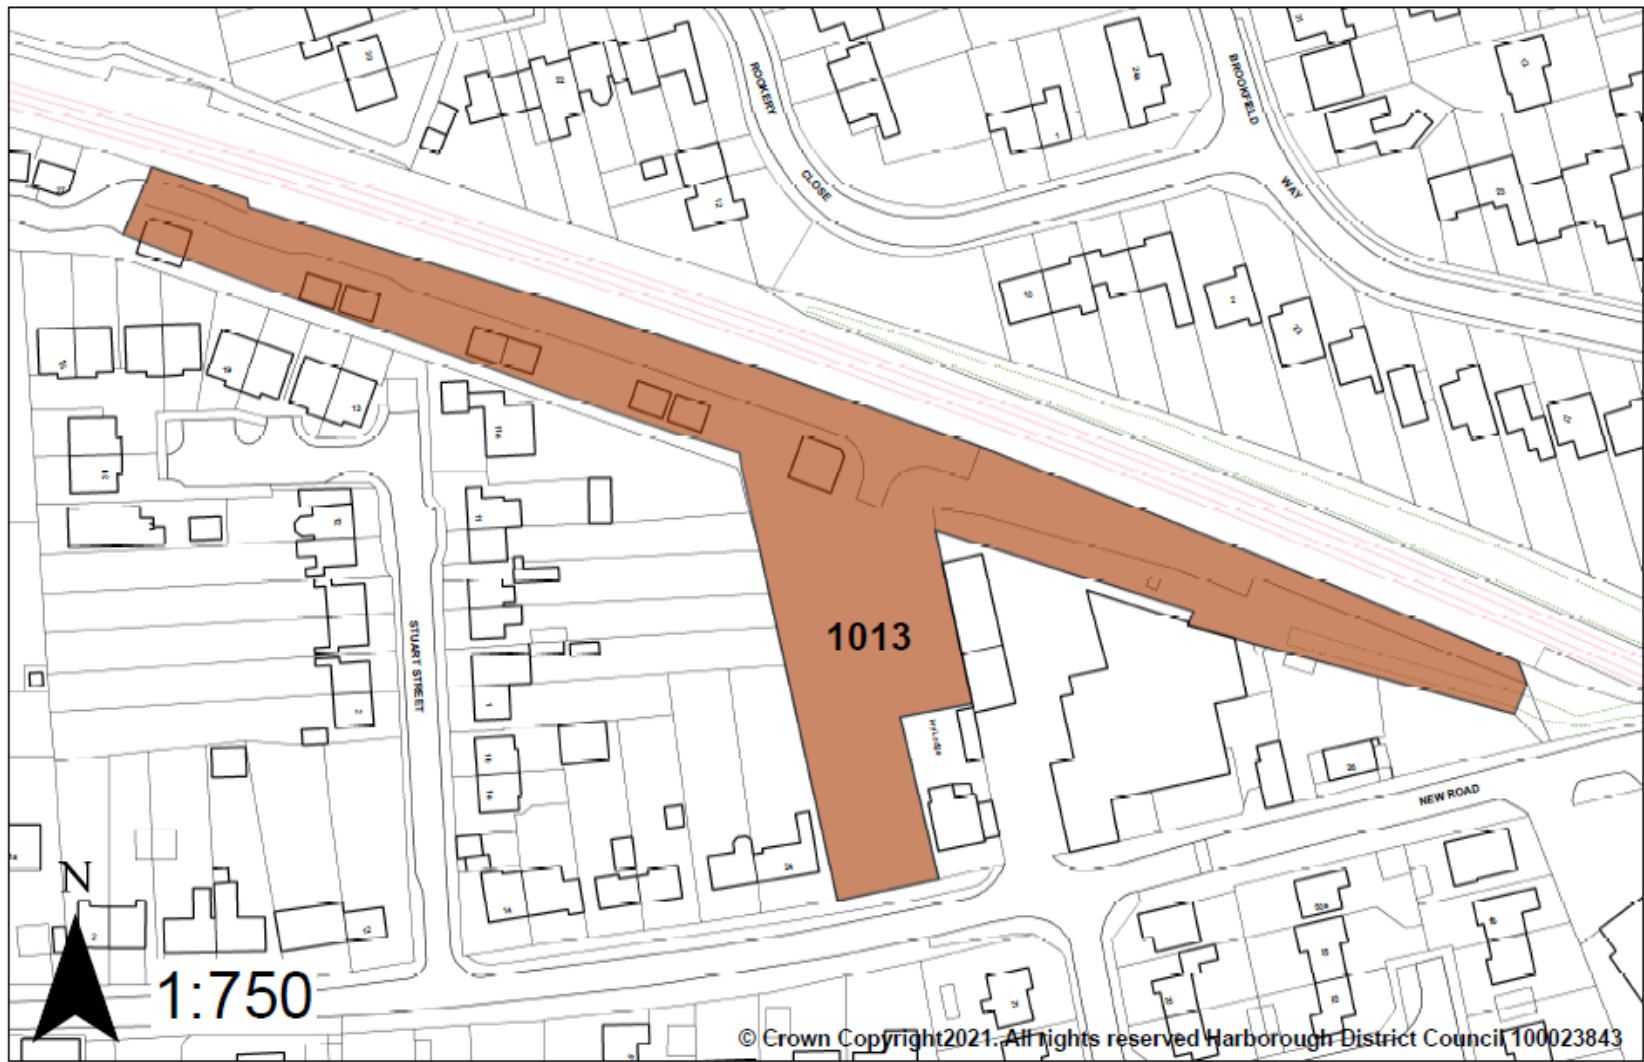

Site 1013: Former Railway Station, Station Street, Kibworth Beauchamp