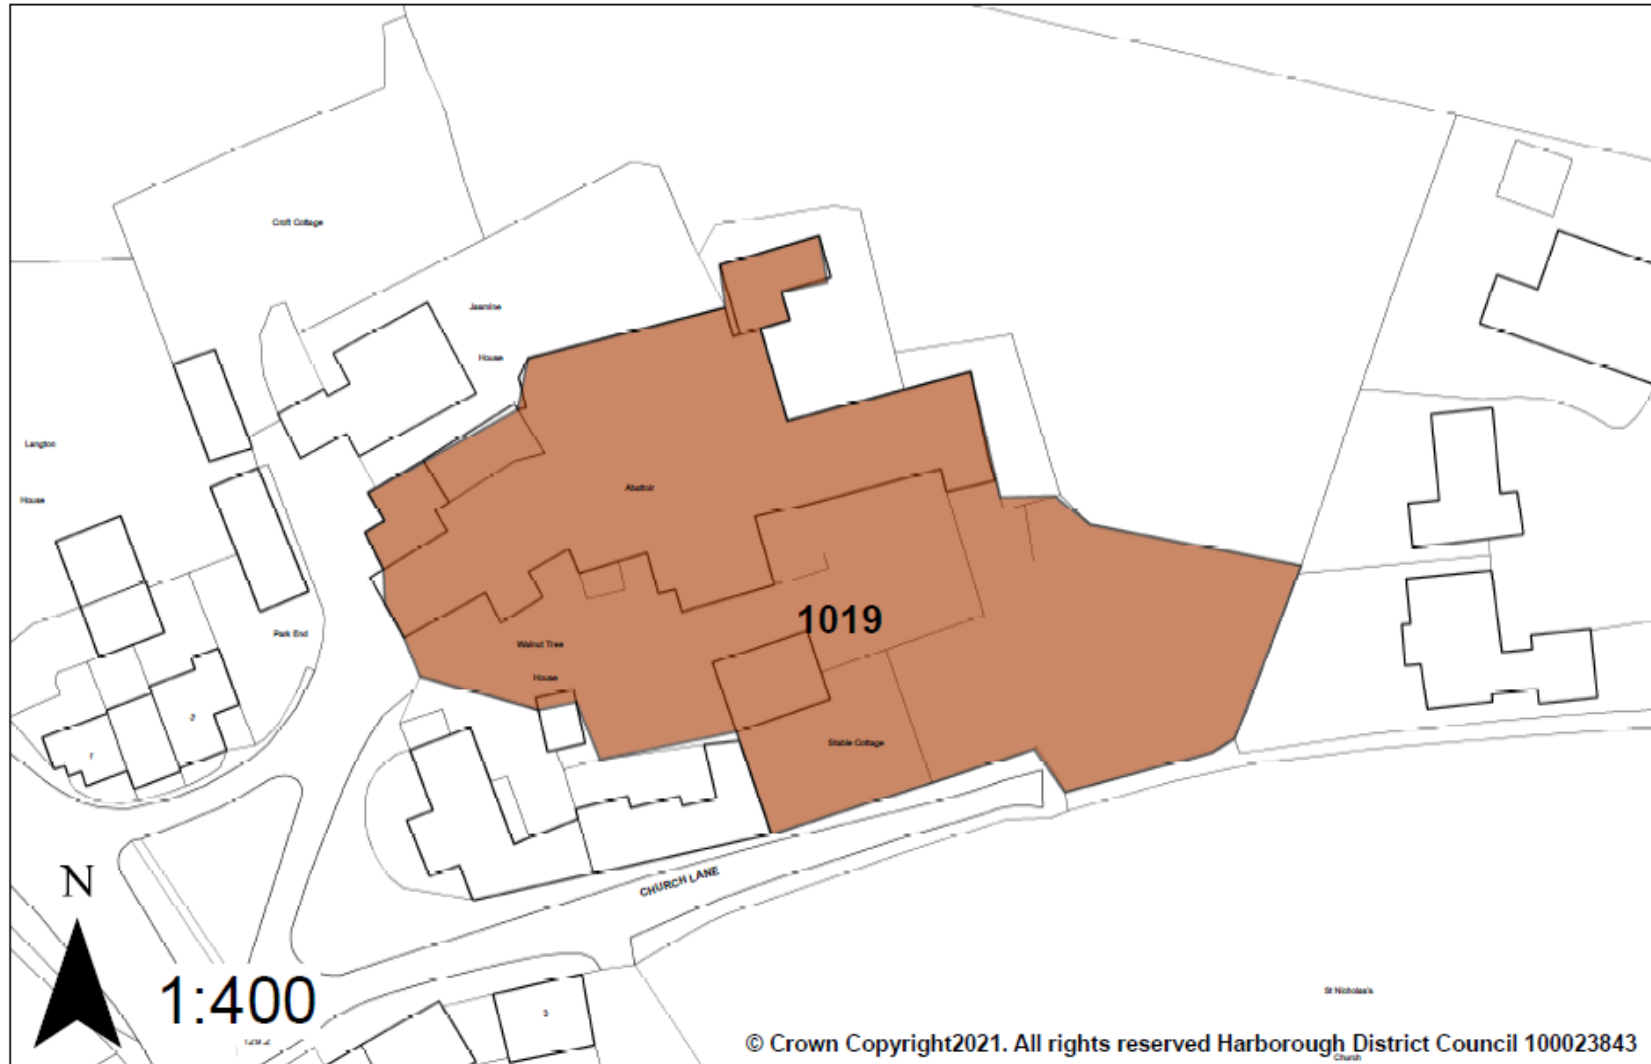

Site 1019: Abattoir Site, South Kilworth