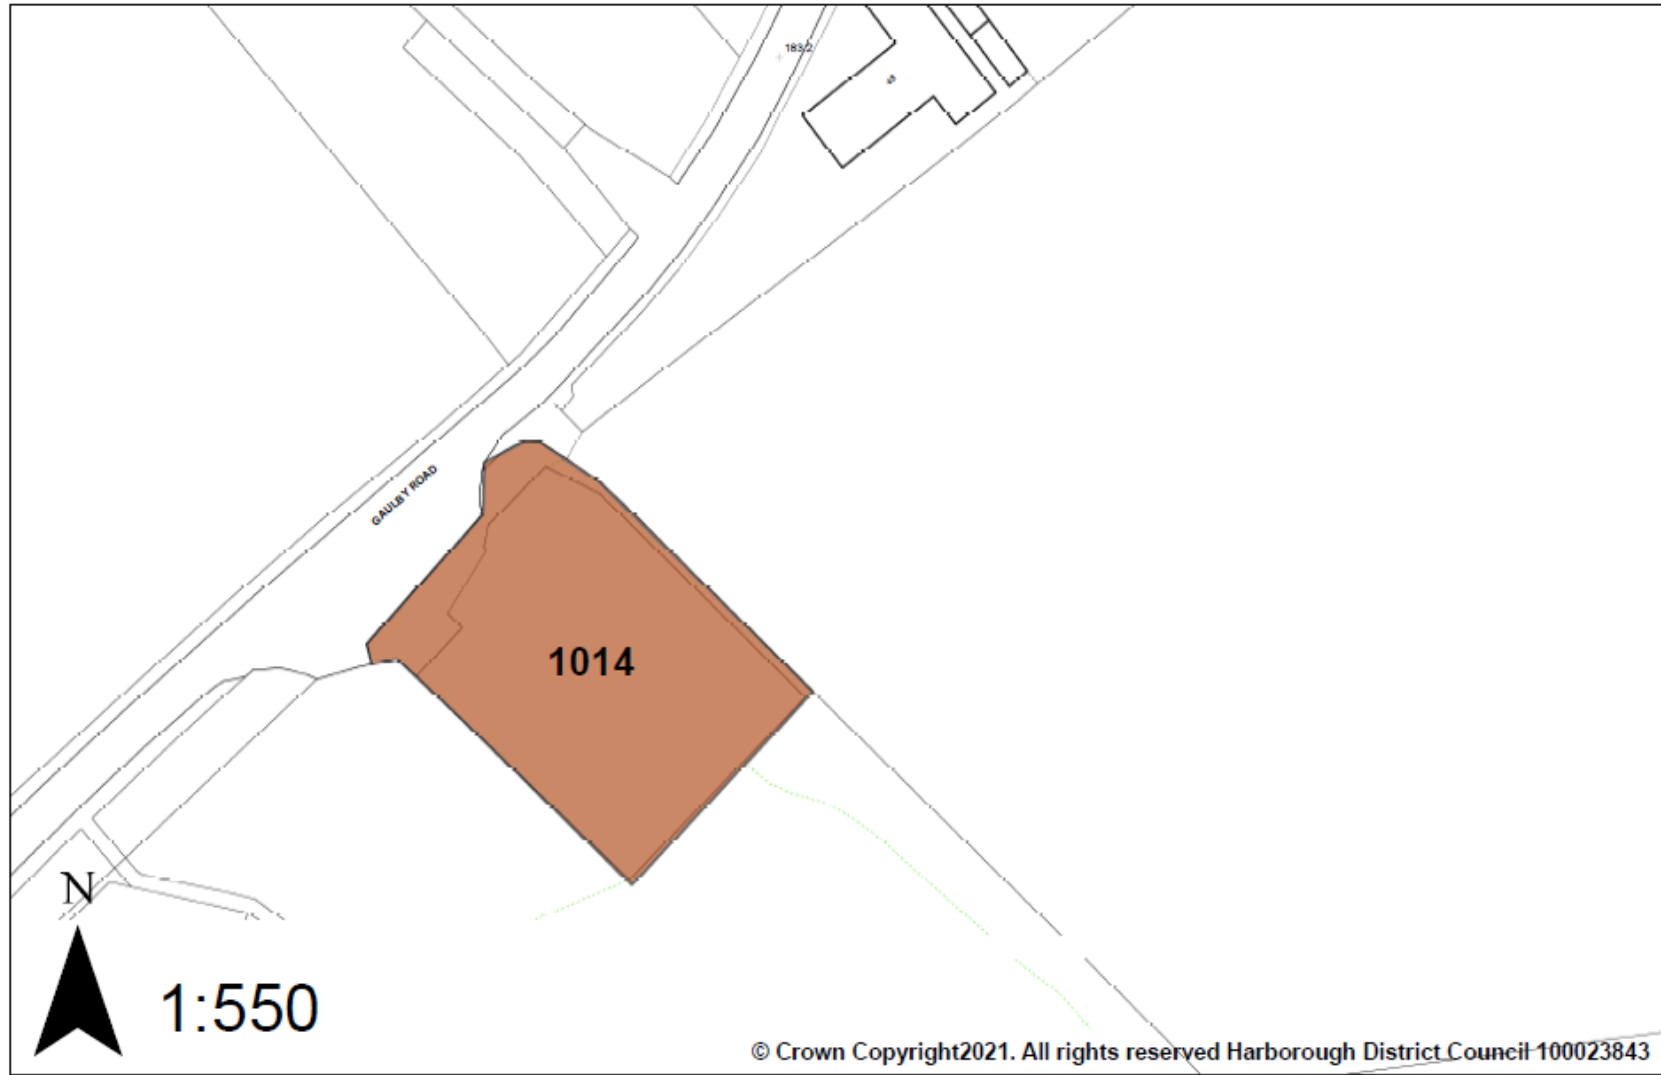

Site 1014: Lorry Park, Gaulby Road, Billesdon